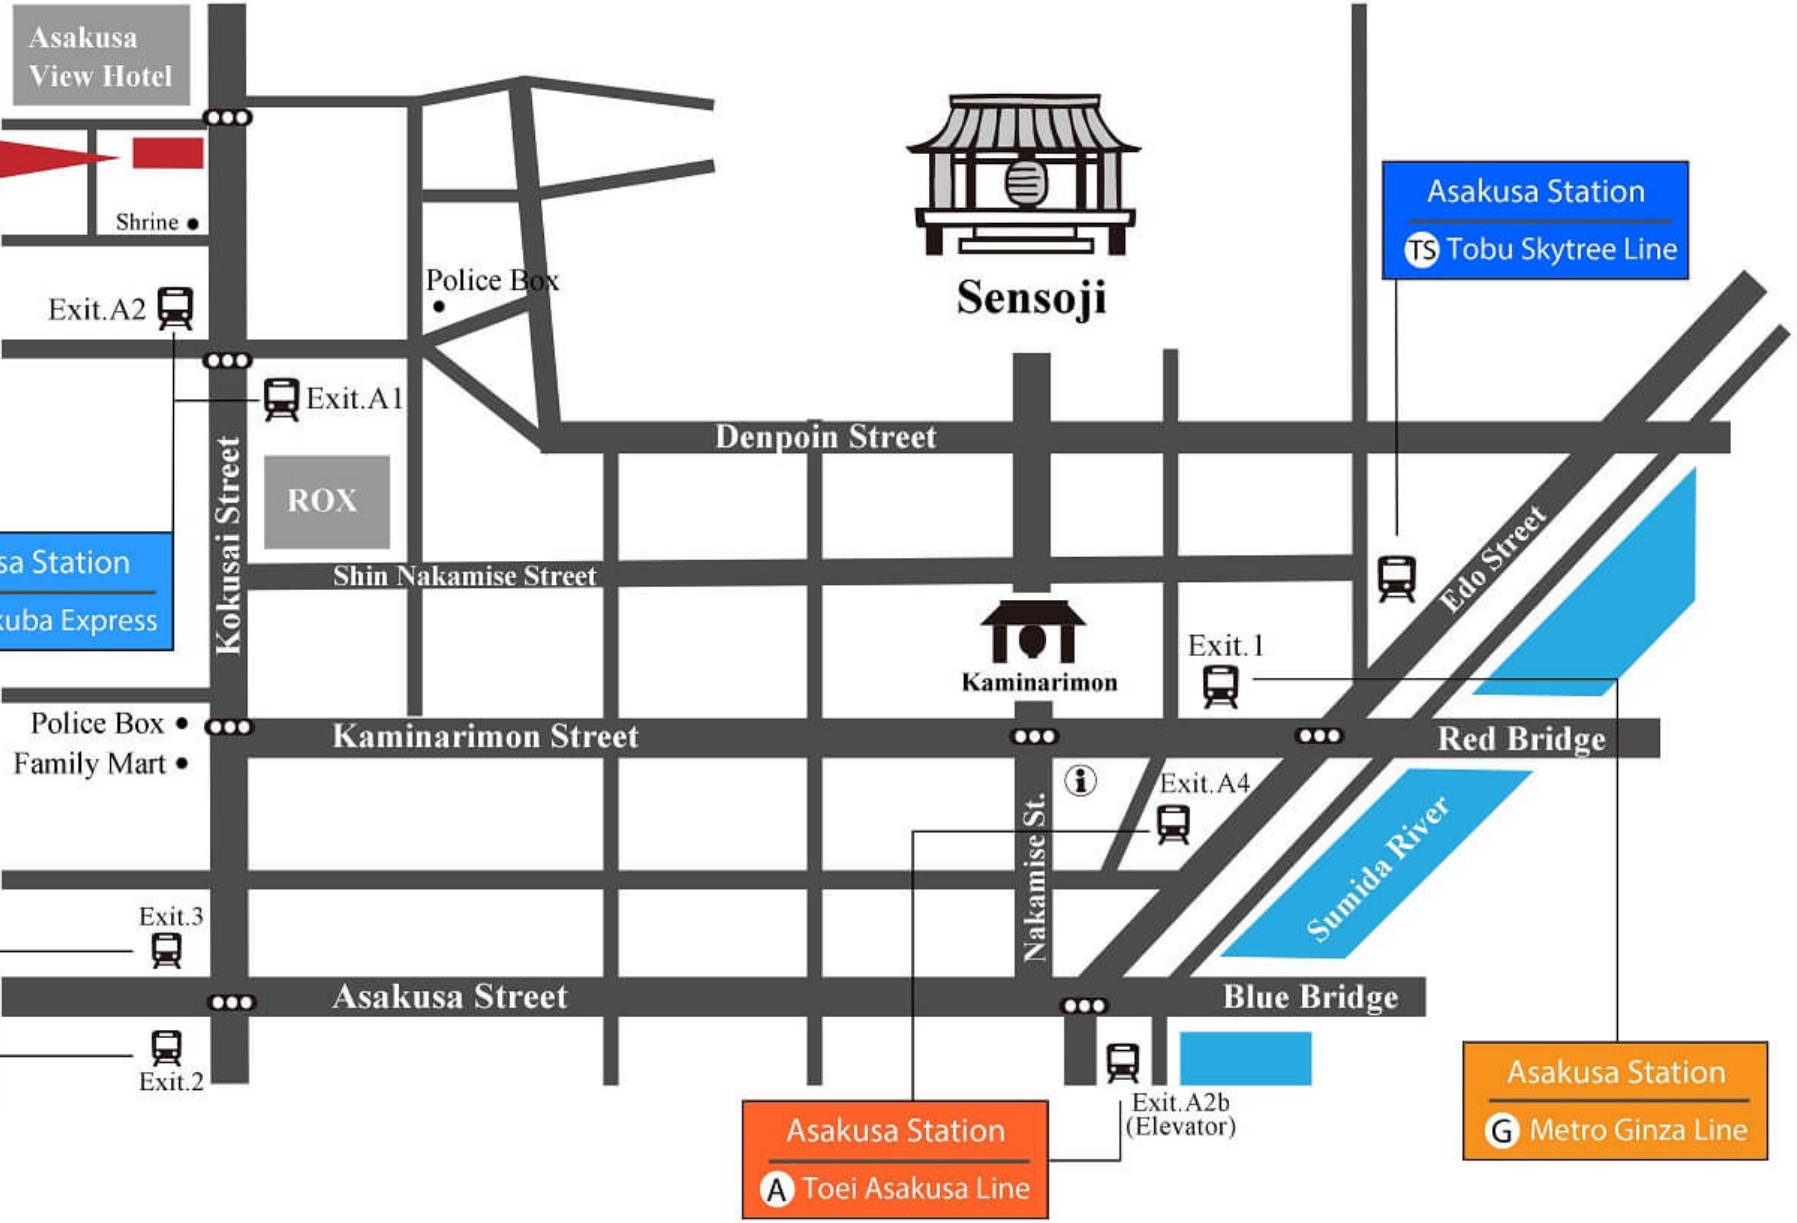

**KHAOSAN TOKYO  
SAMURAI**

Asakusa View Hotel

Shrine

Exit.A2

Police Box

**Sensoji**

Asakusa Station  
TS Tobu Skytree Line

Exit.A1

Denpoin Street

Asakusa Station  
TX Tsukuba Express

Kokusai Street

ROX

Shin Nakamise Street

Kaminarimon

Exit.1

Police Box  
Family Mart

Kaminarimon Street

Red Bridge

Exit.A4

Nakamise St.

Sumida River

Tawaramachi Sta.  
G Metro Ginza Line

Exit.3

Asakusa Street

Blue Bridge

Asakusa Station  
A Toei Asakusa Line

Exit.A2b (Elevator)

Asakusa Station  
G Metro Ginza Line