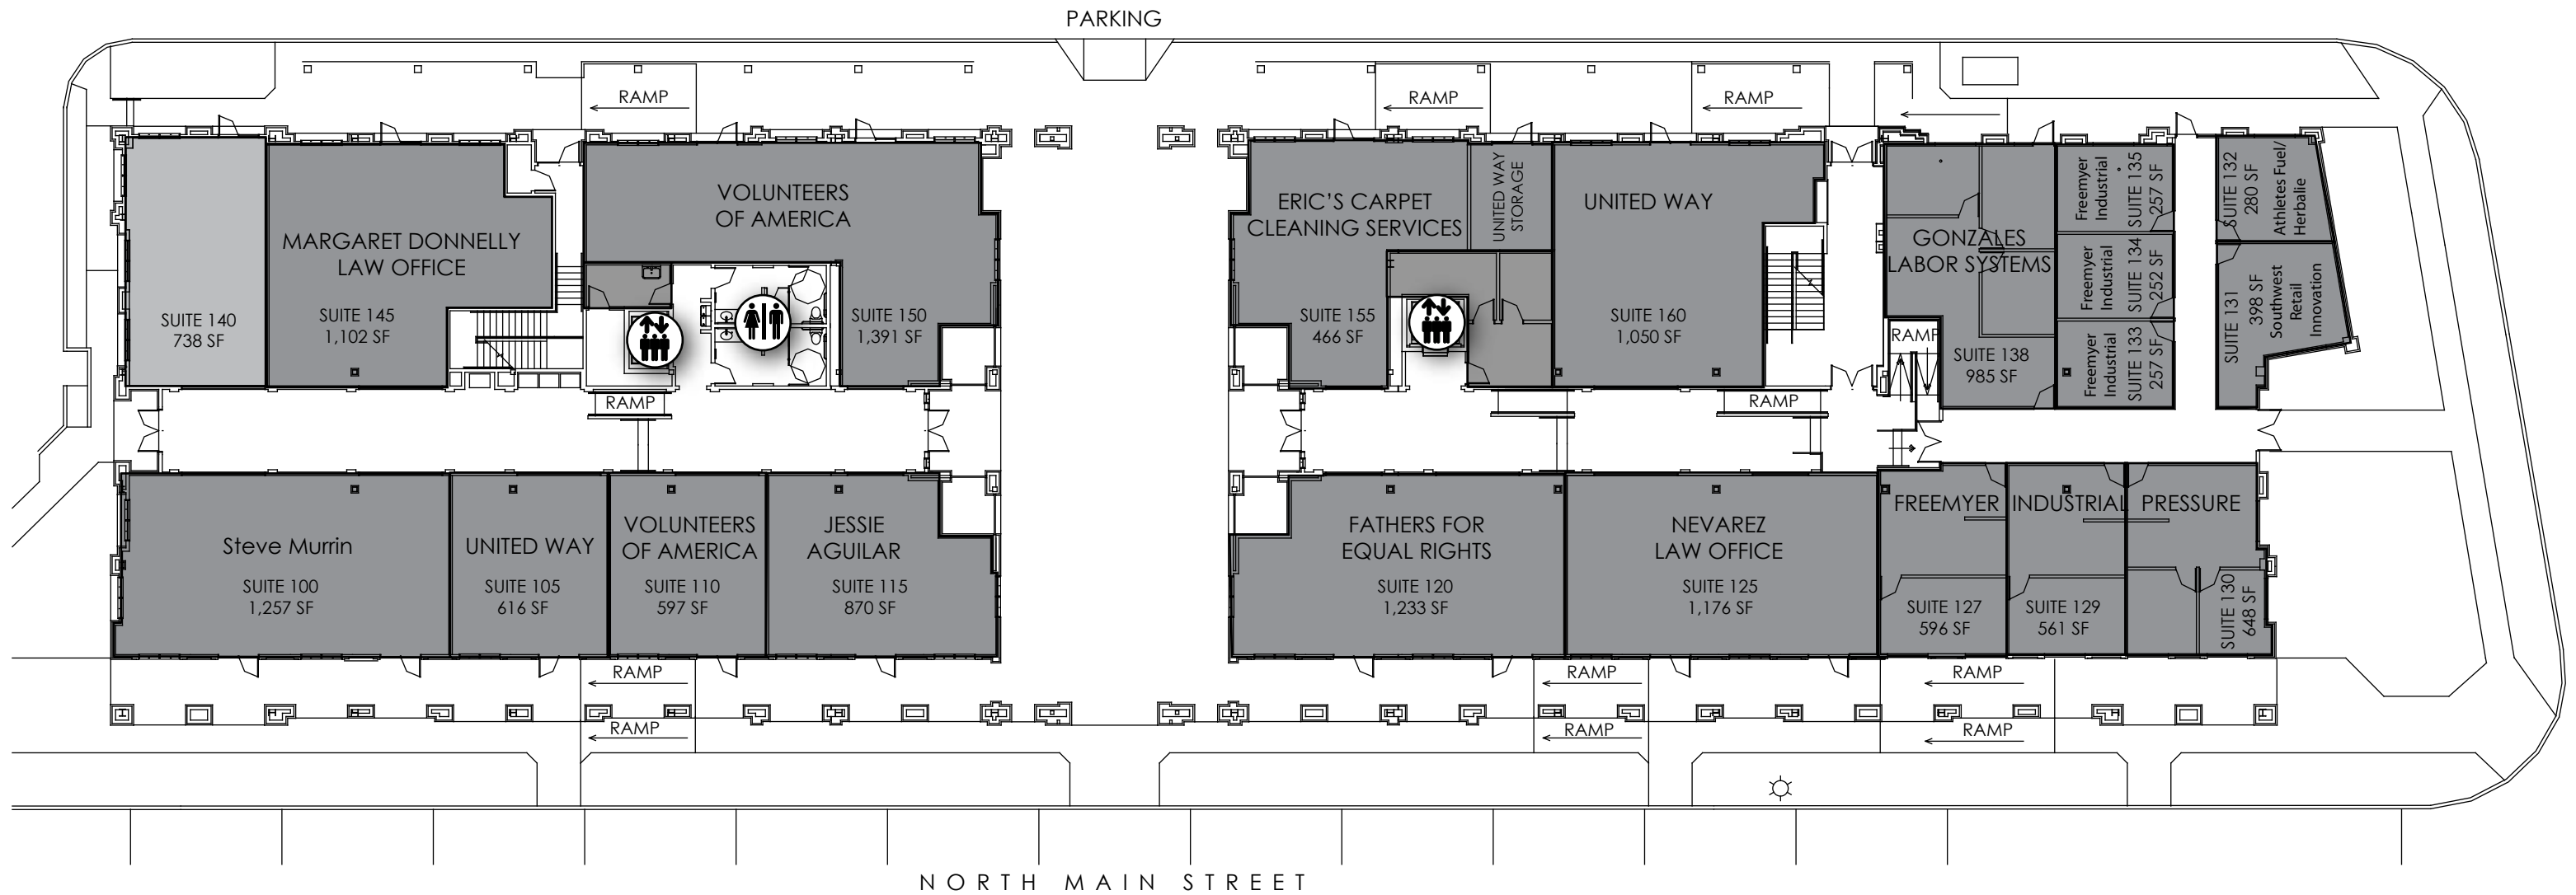

NORTH MAIN MERCADO

1500 NORTH MAIN
FORT WORTH, TX 76106

1ST FLOOR (STREET LEVEL) LEASE PLAN

ALL MEASUREMENTS ARE APPROXIMATE AND SHOULD BE VERIFIED

- OCCUPIED
- AVAILABLE
- SERVICE AREAS
- RESTROOMS
- ELEVATOR