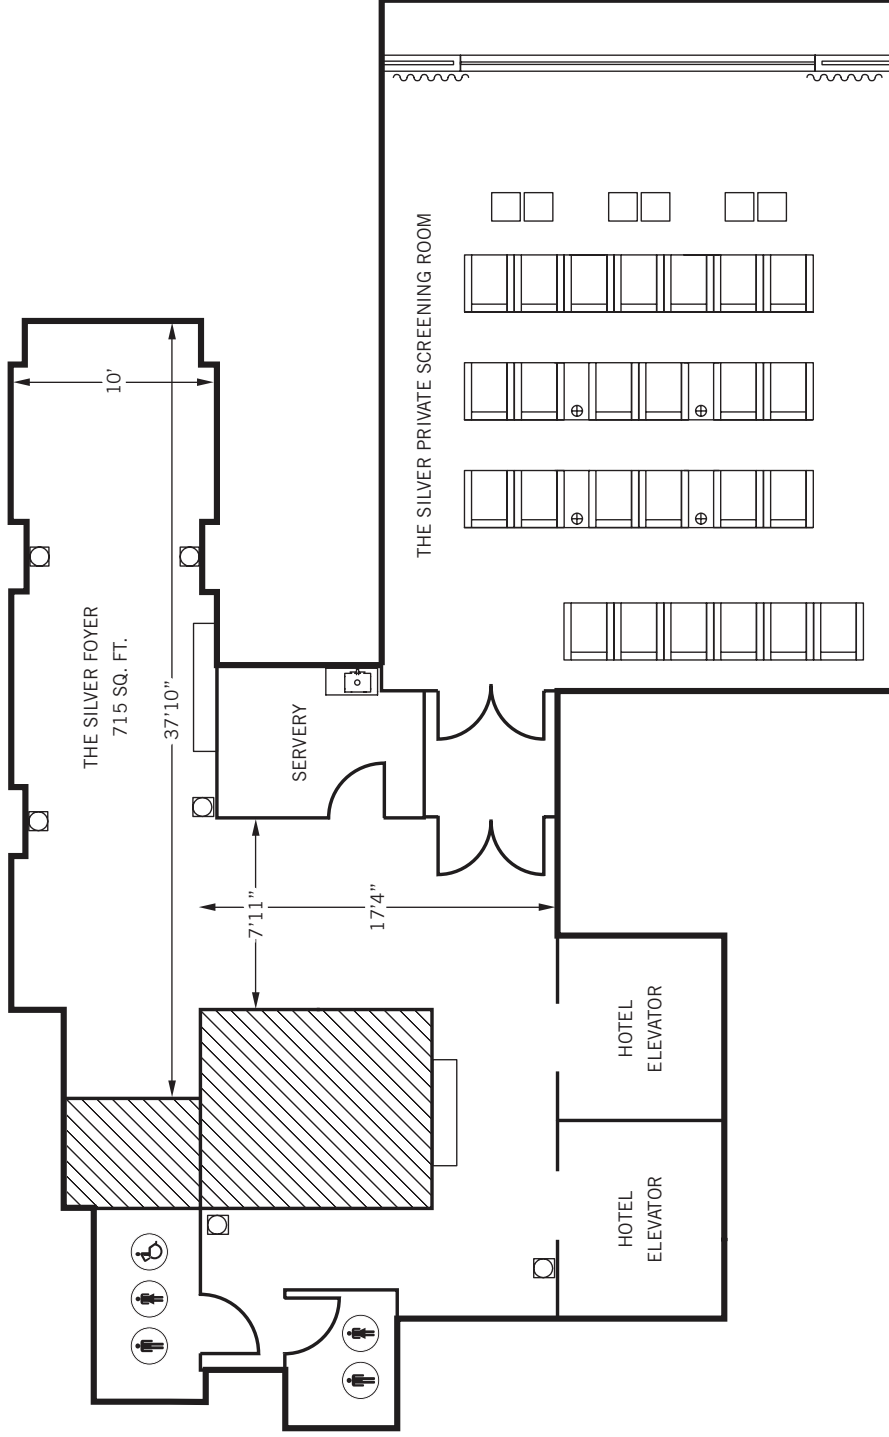

## The Silver Foyer

- 715 sq. ft. of pre-function space
- Features the Hall of Mirrors
- Special catering services by 'ONE' at The Hazelton Hotel