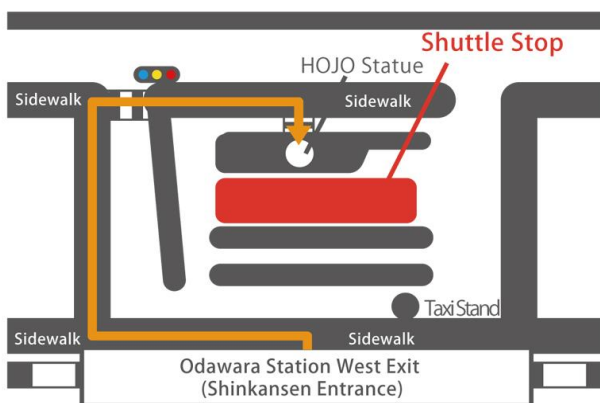

### Time Table

From Odawara Station (West Exit)		
11:15	14:00	16:00

From Hakone Hotel		
10:30	13:00	15:00

※It takes about 40 minutes for the one way.

The above timetable is only a schedule.

※Actual times may vary due to traffic  
conditions or other reasons.

### Boarding location