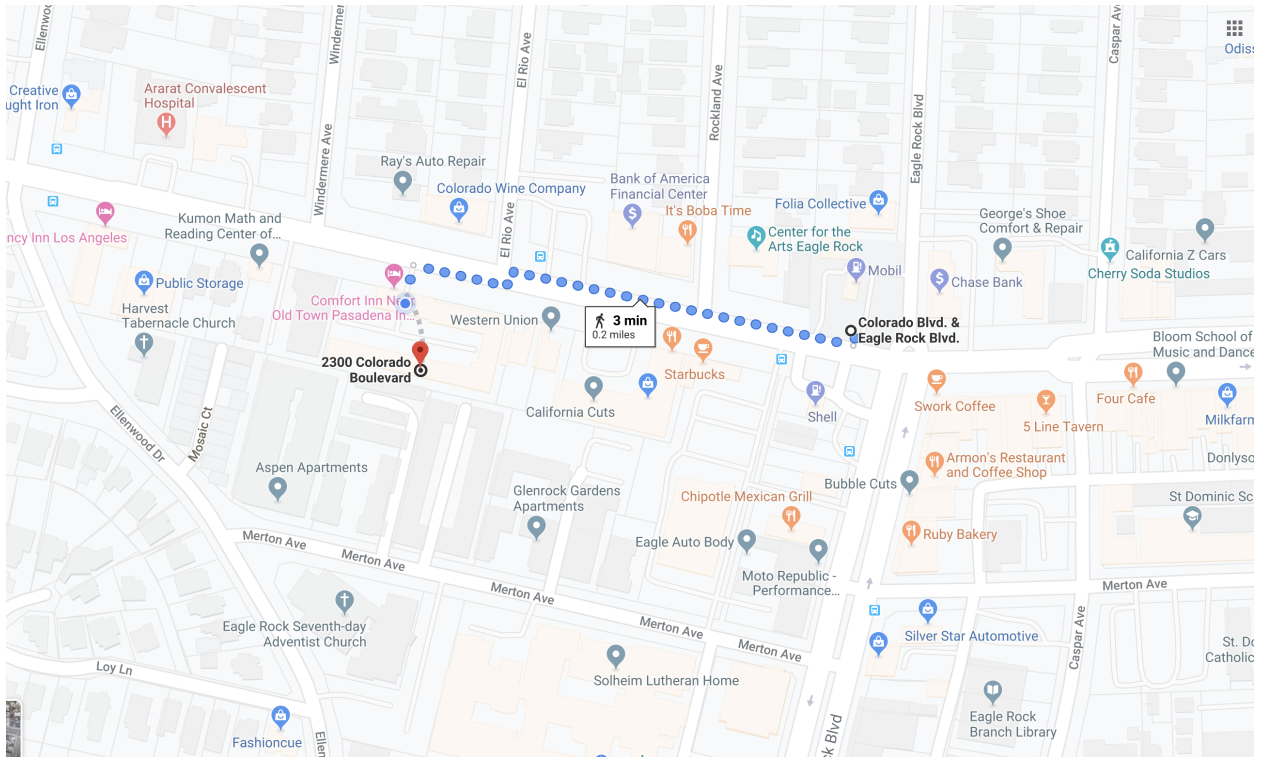

# Return Trip from Rose Bowl Stadium to the Hotel

## A Rose Bowl Stadium

- Turn left onto Rose Bowl Dr (26 ft)
- Turn right to stay on Rose Bowl Dr (135 ft)
- Turn right toward Rosemont Ave (52 ft)
- Turn left toward Rosemont Ave (180 ft)
- Turn left toward Rosemont Ave (197 ft)
- Turn right onto Rosemont Ave (0.7 mi)
- Turn right onto Orange Grove Blvd (0.4 mi)
- Continue straight to stay on Orange Grove Blvd (187 ft)
- You'll get to the intersection of **Orange Grove Blvd & W Colorado Blvd**
- Take the **Bus # 180 or Bus # 181** heading towards **Hollywood / Vine Station**
- Get off at **Colorado Blvd. & Eagle Rock Blvd**

- Walk back to the hotel (0.2 mi)

② 2300 Colorado Blvd, Los Angeles, CA 90041, USA