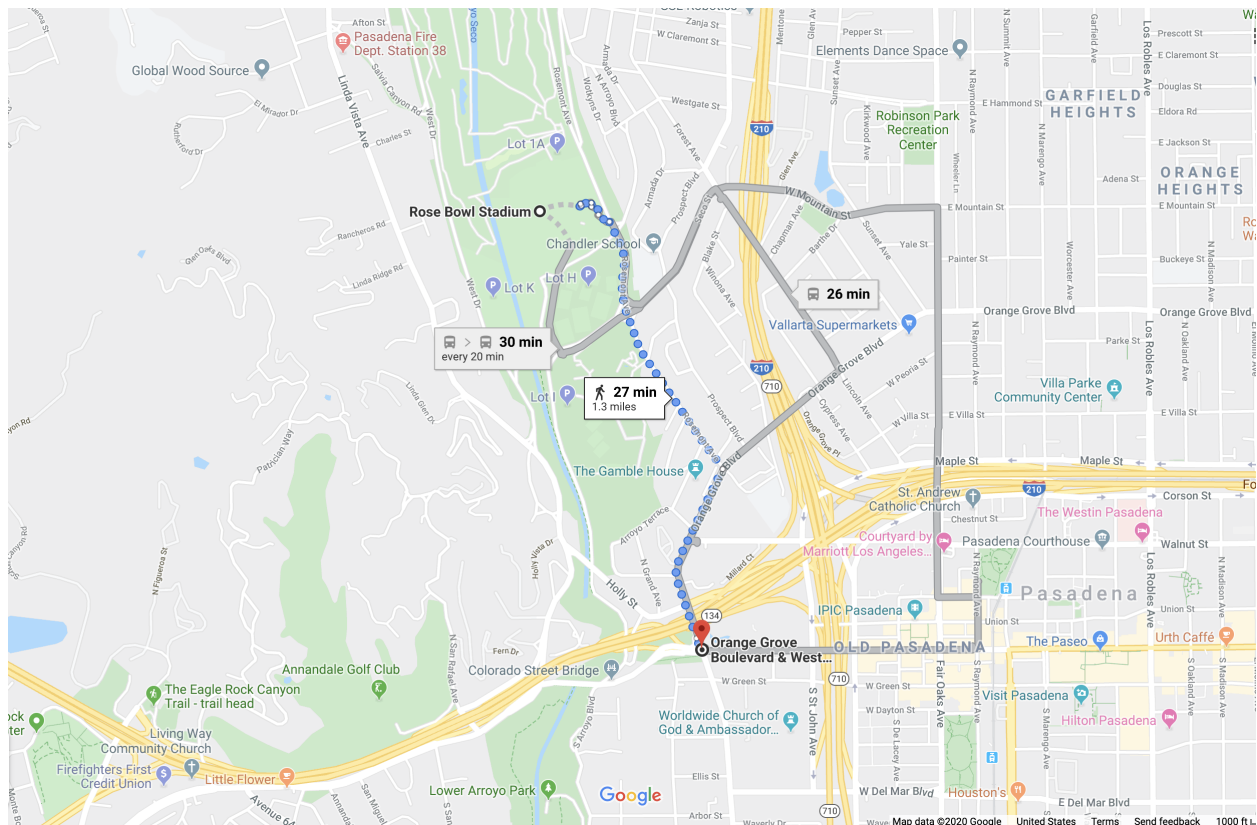

# Return Trip from Rose Bowl Stadium to the Hotel

## A Rose Bowl Stadium

- Turn left onto Rose Bowl Dr (26 ft)
- Turn right to stay on Rose Bowl Dr (135 ft)
- Turn right toward Rosemont Ave (52 ft)
- Turn left toward Rosemont Ave (180 ft)
- Turn left toward Rosemont Ave (197 ft)
- Turn right onto Rosemont Ave (0.7 mi)
- Turn right onto Orange Grove Blvd (0.4 mi)
- Continue straight to stay on Orange Grove Blvd (187 ft)
- You'll get to the intersection of **Orange Grove Blvd & W Colorado Blvd**
- Take the **Bus # 180 or Bus # 181** heading towards **Hollywood / Vine Station**
- Get off at **Colorado Blvd. & Eagle Rock Blvd**

- Walk back to the hotel (0.2 mi)

② 2300 Colorado Blvd, Los Angeles, CA 90041, USA