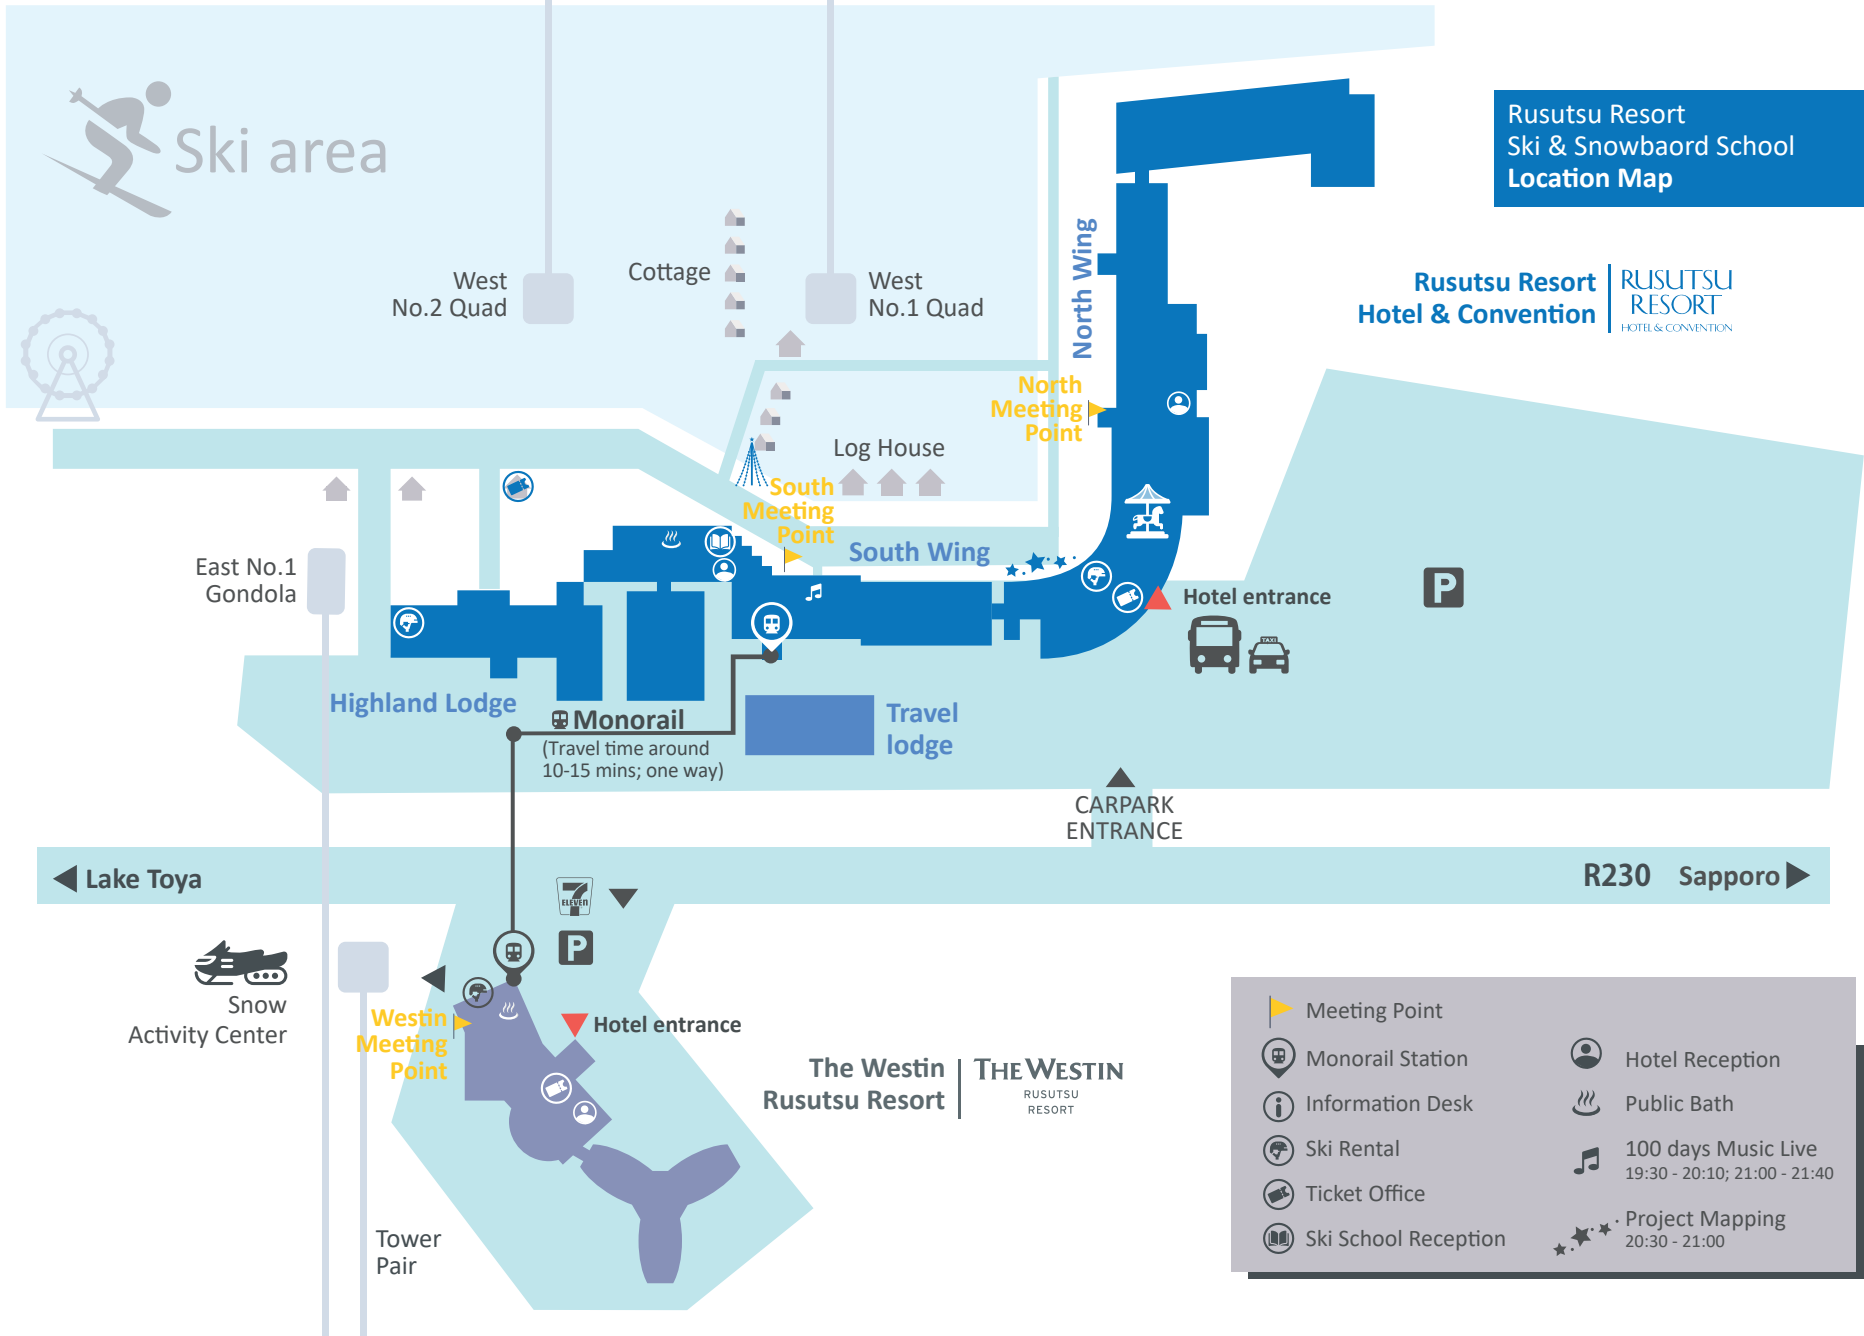

**Rusutsu Resort
Ski & Snowboard School
Location Map**

Rusutsu Resort | RUSUTSU RESORT
HOTEL & CONVENTION

The Westin | THE WESTIN
Rusutsu Resort | RUSUTSU RESORT

-  Meeting Point
-  Monorail Station
-  Information Desk
-  Ski Rental
-  Ticket Office
-  Ski School Reception
-  Hotel Reception
-  Public Bath
-  100 days Music Live
19:30 - 20:10; 21:00 - 21:40
-  Project Mapping
20:30 - 21:00