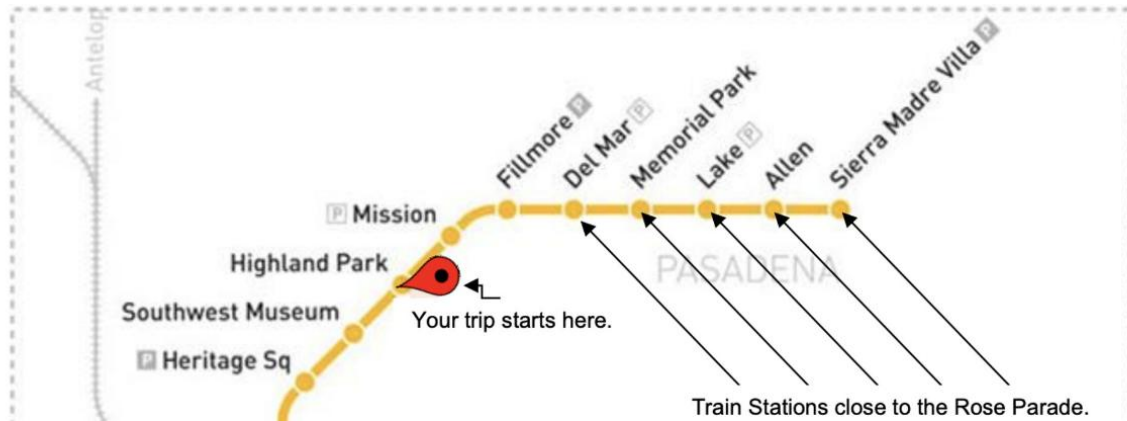

# Route 2: Public Transportation to the Rose Parade includes 1 Bus + Metro Station + Walking

Ⓐ 2300 Colorado Blvd, Los Angeles, CA 90041, USA

- Walk toward the corner of Colorado Blvd. / Eagle Rock Blvd. (2 blocks walking distance)

- Take the Bus - Metro Local Line 81 heading toward Downtown L.A. / Harbor Fwy Station (fare \$1.75 cash)
- Get off at Figueroa & Avenue 59th

- Walk 1 block toward the Metro Gold Line - Highland Park Station (Train) (0.1 mile walking distance)

Highland Park Station address:  
203 N Ave 58, Los Angeles, CA 90042

- Get-off at the Metro Station that is closest to your assigned seats. (Please see list of stations below.)

- Walk toward your assigned seats on Colorado Blvd.

**Ⓑ Assigned seats to Rose Parade**