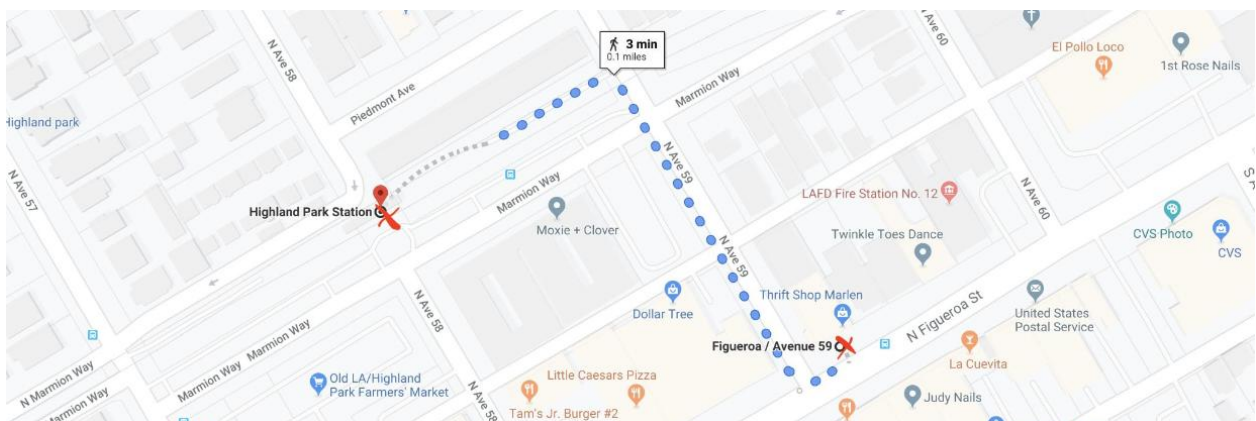

# Route 2: Public Transportation to the Rose Parade includes 1 Bus + Metro Station + Walking

Ⓐ 2300 Colorado Blvd, Los Angeles, CA 90041, USA

- Walk toward the corner of Colorado Blvd. / Eagle Rock Blvd. (2 blocks walking distance)

- Take the Bus - Metro Local Line 81 heading toward Downtown L.A. / Harbor Fwy Station (fare \$1.75 cash)
- Get off at Figueroa & Avenue 59th

- Walk 1 block toward the Metro Gold Line - Highland Park Station (Train) (0.1 mile walking distance)

Highland Park Station address:  
203 N Ave 58, Los Angeles, CA 90042

- Get-off at the Metro Station that is closest to your assigned seats. (Please see list of stations below.)

- Walk toward your assigned seats on Colorado Blvd.