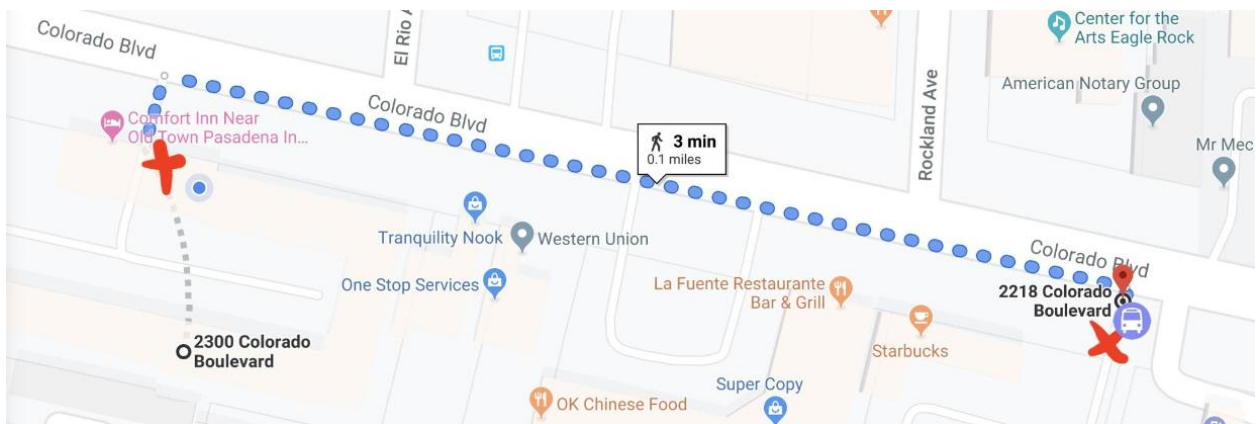

# Route 2: Public Transportation to the Rose Parade includes 1 Bus + Metro Station + Walking

Ⓐ 2300 Colorado Blvd, Los Angeles, CA 90041, USA

- Walk toward the corner of Colorado Blvd. / Eagle Rock Blvd. (2 blocks walking distance)

- Take the Bus - Metro Local Line 81 heading toward Downtown L.A. / Harbor Fwy Station (fare \$1.75 cash)
- Get off at Figueroa & Avenue 59th

- Walk 1 block toward the Metro Gold Line - Highland Park Station (Train) (0.1 mile walking distance)

Highland Park Station address:  
203 N Ave 58, Los Angeles, CA 90042

- Get-off at the Metro Station that is closest to your assigned seats. (Please see list of stations below.)

- Walk toward your assigned seats on Colorado Blvd.