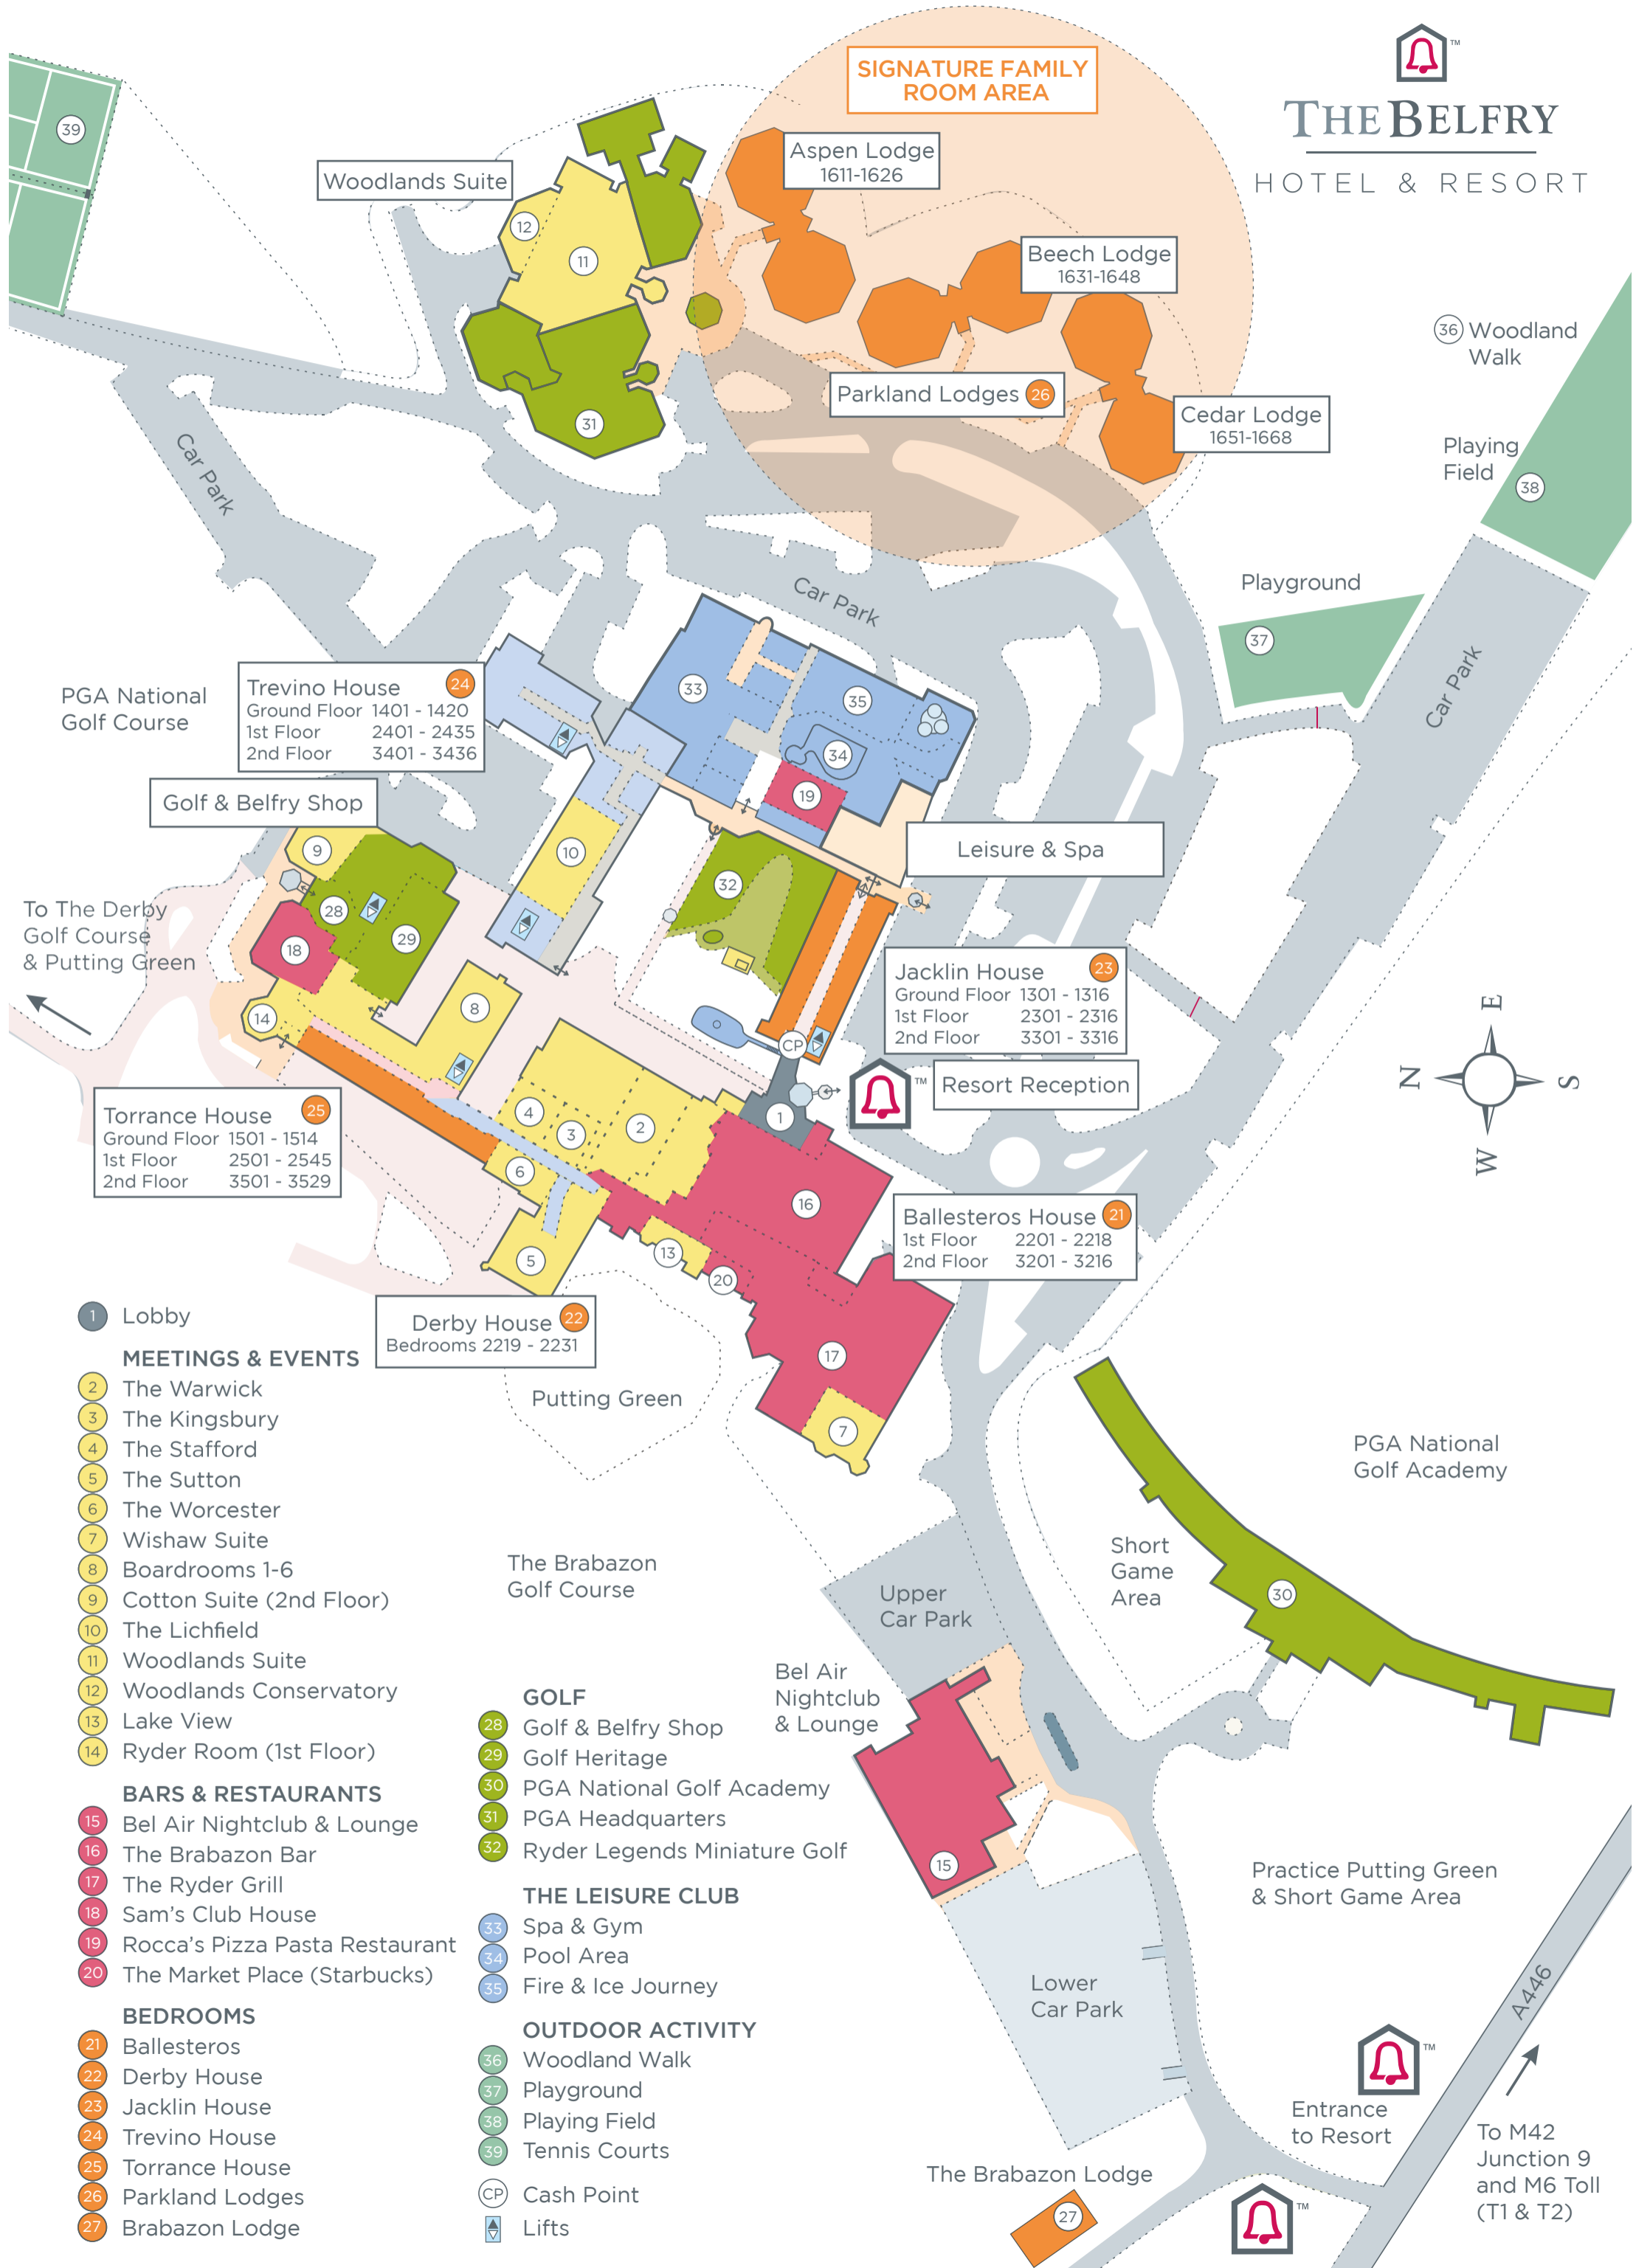

THE BELFRY

HOTEL & RESORT

SIGNATURE FAMILY ROOM AREA

Woodlands Suite

Aspen Lodge
1611-1626

Beech Lodge
1631-1648

Parkland Lodges 26

Cedar Lodge
1651-1668

36 Woodland Walk

Playing Field 38

Playground 37

Trevino House
Ground Floor 1401 - 1420
1st Floor 2401 - 2435
2nd Floor 3401 - 3436

Golf & Belfry Shop

Leisure & Spa

To The Derby Golf Course & Putting Green

Jacklin House
Ground Floor 1301 - 1316
1st Floor 2301 - 2316
2nd Floor 3301 - 3316

BARS & RESTAURANTS

- 15 Bel Air Nightclub & Lounge
- 16 The Brabazon Bar
- 17 The Ryder Grill
- 18 Sam's Club House
- 19 Rocca's Pizza Pasta Restaurant
- 20 The Market Place (Starbucks)

BEDROOMS

- 21 Ballesteros
- 22 Derby House
- 23 Jacklin House
- 24 Trevino House
- 25 Torrance House
- 26 Parkland Lodges
- 27 Brabazon Lodge

OUTDOOR ACTIVITY

- 36 Woodland Walk
- 37 Playground
- 38 Playing Field
- 39 Tennis Courts

- CP Cash Point
- ▲ Lifts

A446

To M42 Junction 9 and M6 Toll (T1 & T2)