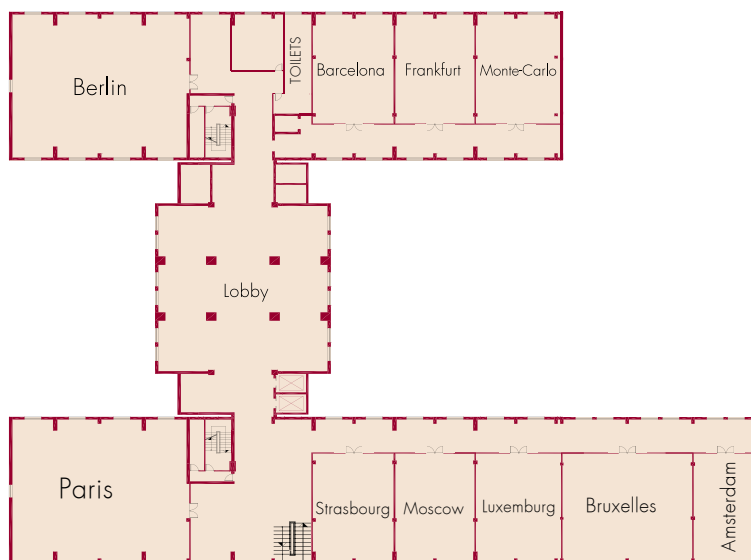

## -1<sup>st</sup> Floor

Conference room name	Size (m <sup>2</sup> /length/width/height)	Capacity					
		Theatre	Classroom	U Shape	Boardroom	Banquet	Cocktail
Havana	440/23/19/3.20	160	72	42	36	220	220

## 1<sup>st</sup> Floor

Conference room name	Size (m <sup>2</sup> /length/width/height)	Capacity					
		Theatre	Classroom	U Shape	Boardroom	Banquet	Cocktail
Exhibition Center	760/2.60	-	-	-	-	-	-
Bucharest Ballroom	955/45.5/21	700	250	160	160	600	600
Bucharest A	535/25.5/21/5.50	400	138	80	80	280	280
Bucharest B	420/20/21/4.50	300	126	60	60	200	200
Brasov	75/12/6.4/2.65	60	30	30	24	-	-
Cluj Napoca	90/14/6.3/2.65	70	36	30	24	-	-

## 12<sup>th</sup> Floor

Conference room name	Size (m <sup>2</sup> /length/width/height)	Capacity					
		Theatre 	Classroom 	U Shape 	Boardroom 	Banquet 	Cocktail 
Vienna, Budapest	38/7.6/5/2.96	26	12	15	12	-	-
Venice, Torino, Milan, Florence, Rome	27/6.5/4.2	15	12	9	10	-	-
Lisbon, Toledo, Seville, Valencia	32/7.6/4.2	15	12	9	10	-	-

## 13<sup>th</sup> Floor

Conference room name	Size (m <sup>2</sup> /length/width/height)	Capacity					
		Theatre 	Classroom 	U Shape 	Boardroom 	Banquet 	Cocktail 
Berlin, Paris	290/17/17/3.68	240	120	70	60	120	120
Bruxelles	170/13/13/3.68	140	60	40	34	80	80
Amsterdam	90/13.6/6.5/3.68	70	36	30	24	-	-
Barcelona, Frankfurt, Luxemburg, Monte-Carlo, Moscow, Strasbourg	100/12/8/3.68	100	42	30	24	-	-