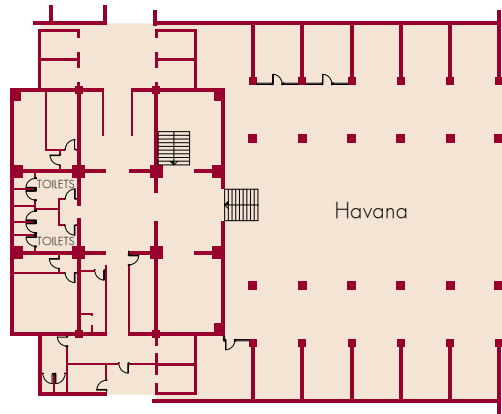

-1st Floor

Conference room name	Size (m²/length/width/height)	Capacity					
		Theatre	Classroom	U Shape	Boardroom	Banquet	Cocktail
Havana	440/23/19/3.20	160	72	42	36	220	220