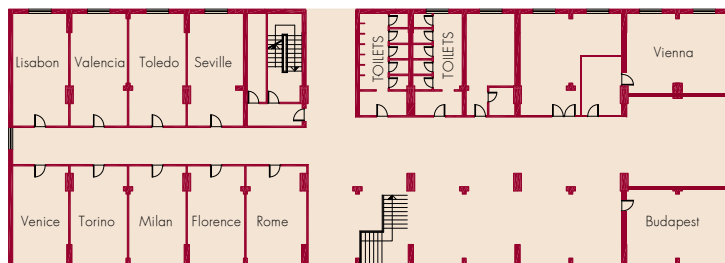

12th Floor

Conference room name	Size (m²/length/width/height)	Capacity					
		Theatre	Classroom	U Shape	Boardroom	Banquet	Cocktail
Vienna, Budapest	38/7.6/5/2.96	26	12	15	12	-	-
Venice, Torino, Milan, Florence, Rome	27/6.5/4.2	15	12	9	10	-	-
Lisbon, Toledo, Seville, Valencia	32/7.6/4.2	15	12	9	10	-	-