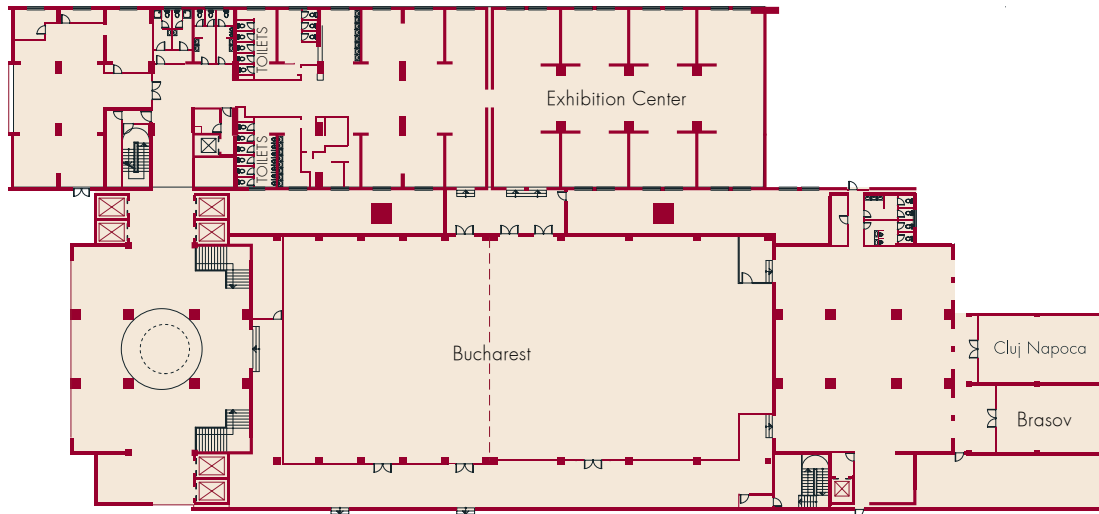

### Services:

- 489 rooms and suites
- 25 conference rooms
- Exhibition center
- 2 restaurants
- 2 bars
- Wellness center - Body Art Wellness Club
- Shopping gallery

## -1<sup>st</sup> Floor

Conference room name	Size (m <sup>2</sup> /length/width/height)	Capacity					
		Theatre	Classroom	U Shape	Boardroom	Banquet	Cocktail
Havana	440/23/19/3.20	160	72	42	36	220	220

## 1<sup>st</sup> Floor

Conference room name	Size (m <sup>2</sup> /length/width/height)	Capacity					
		Theatre	Classroom	U Shape	Boardroom	Banquet	Cocktail
Exhibition Center	760/2.60	-	-	-	-	-	-
Bucharest Ballroom	955/45.5/21	700	250	160	160	600	600
Bucharest A	535/25.5/21/5.50	400	138	80	80	280	280
Bucharest B	420/20/21/4.50	300	126	60	60	200	200
Brasov	75/12/6.4/2.65	60	30	30	24	-	-
Cluj Napoca	90/14/6.3/2.65	70	36	30	24	-	-