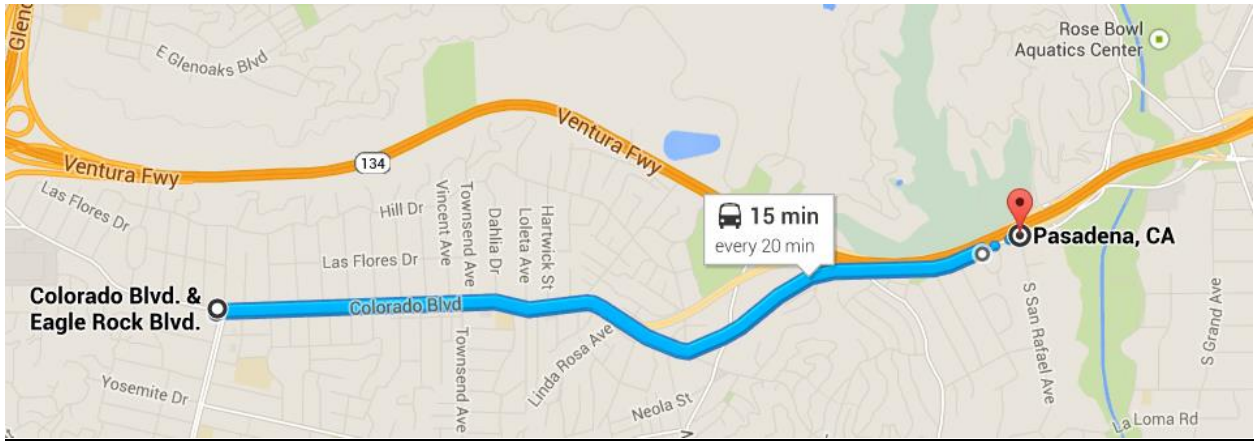

From: **Comfort Inn “Near Old Town Pasadena”**
In Eagle Rock California
2300 Colorado Blvd. Los Angeles CA 90041
Tel (323) 256 -1199

To: **The Rose Bowl Stadium**

By: **CAR**

Travel Mode: **Driving your car**

Distance: 4.1 miles
11 minutes

Directions:

1. Head East on Colorado Blvd. toward **Eagle Rock Blvd.** 2.9 mi

2. Slight right onto N Linda Vista Ave. 0.7 mi

3. Turn Right onto **Seco St.**
236 ft.
4. Slight Right onto Seco St.
0.3 mi
5. Turn Left onto **N Arroyo Blvd.**
0.2 mi
6. Turn Right to stay onto N Arroyo Blvd.
108 ft.

Arrive at the Rose Bowl Stadium

1001 Rose Bowl Dr.
Pasadena CA 91103