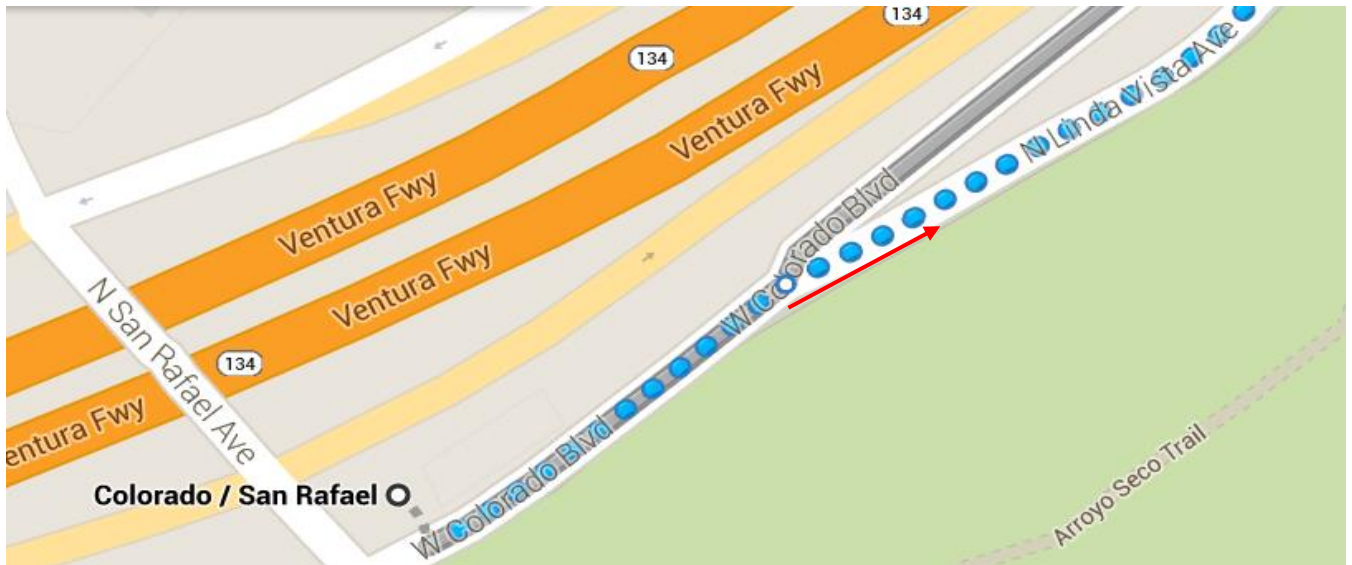

From: **Comfort Inn “Near Old Town Pasadena”**
In Eagle Rock California
2300 Colorado Blvd. Los Angeles CA 90041
Tel (323) 256 -1199

To: **The Rose Bowl Stadium**

By: **CAR**

Travel Mode: **Driving your car**

Distance: 4.1 miles
11 minutes

Directions:

1. Head East on Colorado Blvd. toward **Eagle Rock Blvd.** 2.9 mi

2. Slight right onto N Linda Vista Ave. 0.7 mi

3. Turn Right onto **Seco St.**
236 ft.
4. Slight Right onto Seco St.
0.3 mi
5. Turn Left onto **N Arroyo Blvd.**
0.2 mi
6. Turn Right to stay onto N Arroyo Blvd.
108 ft.

Arrive at the Rose Bowl Stadium

1001 Rose Bowl Dr.
Pasadena CA 91103