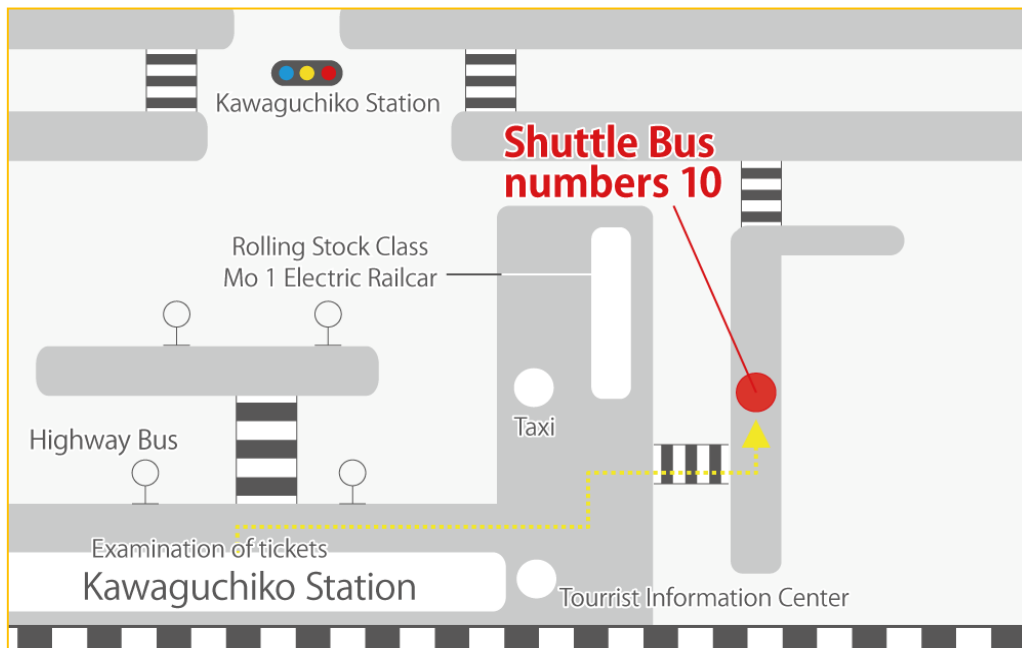

From Kawaguchiko station				
8:45 *	9:45	10:45	11:45	13:45
14:45	15:45	16:45	17:45	18:45 *

From Fuji-View Hotel				
8:30 *	9:30	10:30	11:30	13:30
14:30	15:30	16:30	17:30	18:30 *

※The departure times with "*" would be out of service in winter from December 16th to March 15th.

※It takes about 10 minutes for the one way.

※The time table might be changed or out of service due to bad weather or/and heavy traffic.

Boarding location

【From Kawaguchiko Station to Fuji-View Hotel】

•Next to Tourist Information Center

【From Fuji-View Hotel to Kawaguchiko Station】

•Entrance at Fuji-View Hotel

Boarding location #10

NOTE

- Riding capacity: Micro Bus 20 pax, Wagon 9 pax.
- Shuttle buses are NON-smoking.
- Shuttle buses travel strictly in between Fuji-View Hotel and Kawaguchiko Station.