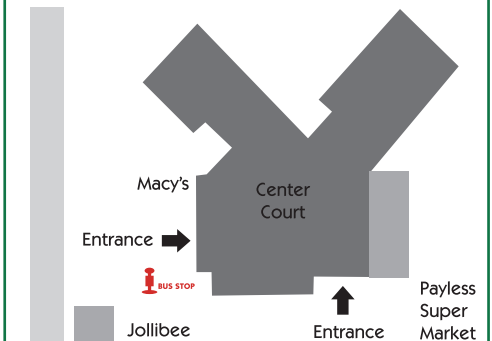

Micronesia Mall Bus Stop

About our transportation services

- *This transportation is exclusively for the guests.
- *Riding time may vary depending upon the traffic.
- *Schedule may change depending on the weather or accident.
- *Exterior Bus may vary depending on the assignment of LAMLAM.
- *Please get on the bus at Guam Plaza Resort & Spa for return.

- *The first stop of the bus is at Four Peaks Center.
- *Shuttle Bus services are for a group of 15 or more and is subject to availability and not guaranteed.
- *The time schedule for Red Guahan Bus is different.
- Please allow yourself enough time if you have an option tour pick up at Tumon.