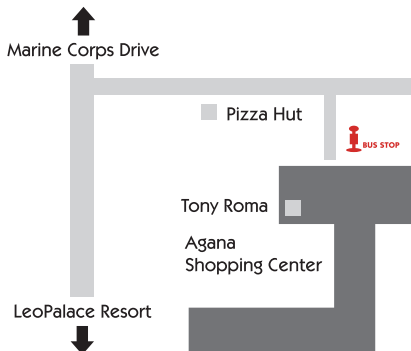

LEOPALACE TUMON BUS SCHEDULES

Riding Time (One way)

45~60min

DEPART LEOPALACE RESORT

Four Peaks Center	Hotel	Agana Shopping Center	
07:00	07:03		
08:00	08:03		
09:00	09:03		
09:30	09:33		GPO
10:00	10:03	10:20	TCAT
11:00	11:03	11:20	
11:30	11:33		Kmart
12:00	12:03	12:20	
13:00	13:03	13:20	
14:00	14:03		Micronesia Mall
15:00	15:03	15:20	
15:30	15:33		GPO
16:00	16:03	16:20	
17:00	17:03	17:20	Sand Castle
18:00	18:03	18:20	Sand Castle
18:30	18:33		Kmart
19:00	19:03	19:20	
20:00	20:03	20:20	Sand Castle
21:00	21:03		

If you need to be dropped off at **TCAT** or **Sand Castle**, please let driver know when you ride the Bus. GPO and Kmart can only get off and no boarding. To Guam Plaza Resort & Spa or Agana Shopping Center, please take Red Guahan Shuttle Bus.

Depart Guam Plaza Resort & Spa

Four Peaks Center → Hotel

Guam Plaza Resort & Spa	Agana Shopping Center
12:00	12:30
12:30	13:00
13:00	13:30
14:00	14:30
15:00	15:30
16:00	16:30
17:00	17:30
Micronesia Mall 17:30	
18:00	18:30
19:00	19:30
19:30	20:00
20:00	20:30
21:00	21:30
21:30	
22:00	
23:30	

For departures, please allow yourself ample time to catch your airport transfer bus. Buses leave on time and as scheduled. Return bus to Leopalace will not make a stop to GPO and Kmart.

Agana Shopping Center Bus Stop