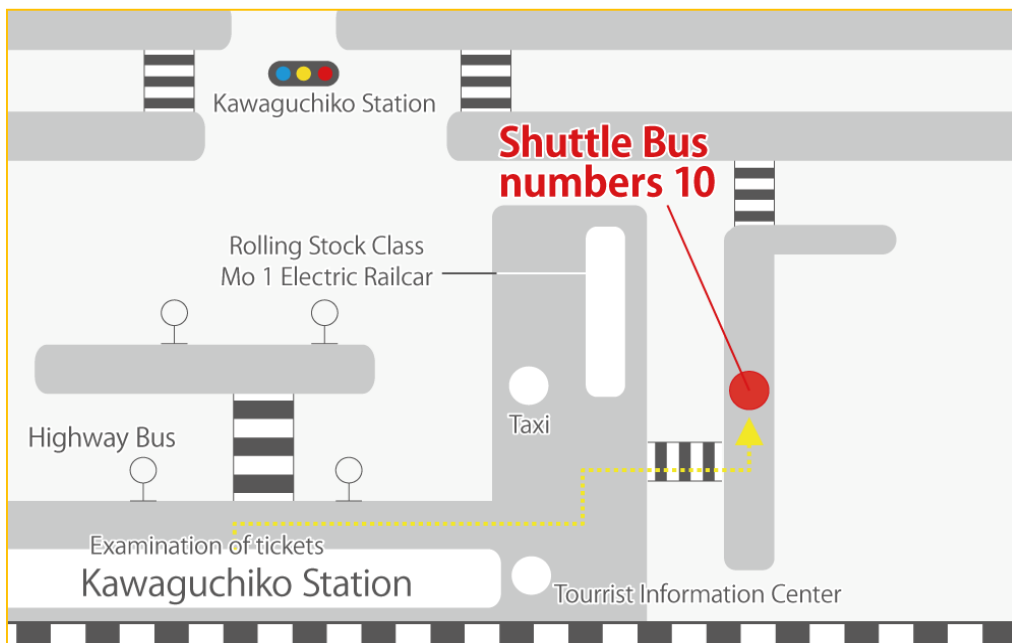

From Kawaguchiko station				
8:45	9:45	10:45	11:45	13:30
14:30	15:30	16:30	17:30	18:30

From Fuji-View Hotel				
8:30	9:30	10:30	11:30	13:15
14:15	15:15	16:15	17:15	18:15

※The time table might be changed or out of service due to bad weather or/and heavy traffic.

※It takes about 10 minutes for the one way.

Boarding location

【From Kawaguchiko Station to Fuji-View Hotel】

•Next to Tourist Information Center

【From Fuji-View Hotel to Kawaguchiko Station】

•Entrance at Fuji-View Hotel

Boarding location #10

NOTE

- Riding capacity: Micro Bus 20 pax, Wagon 9 pax.
- Shuttle buses are NON-smoking.
- Shuttle buses travel strictly in between Fuji-View Hotel and Kawaguchiko Station.

For more information