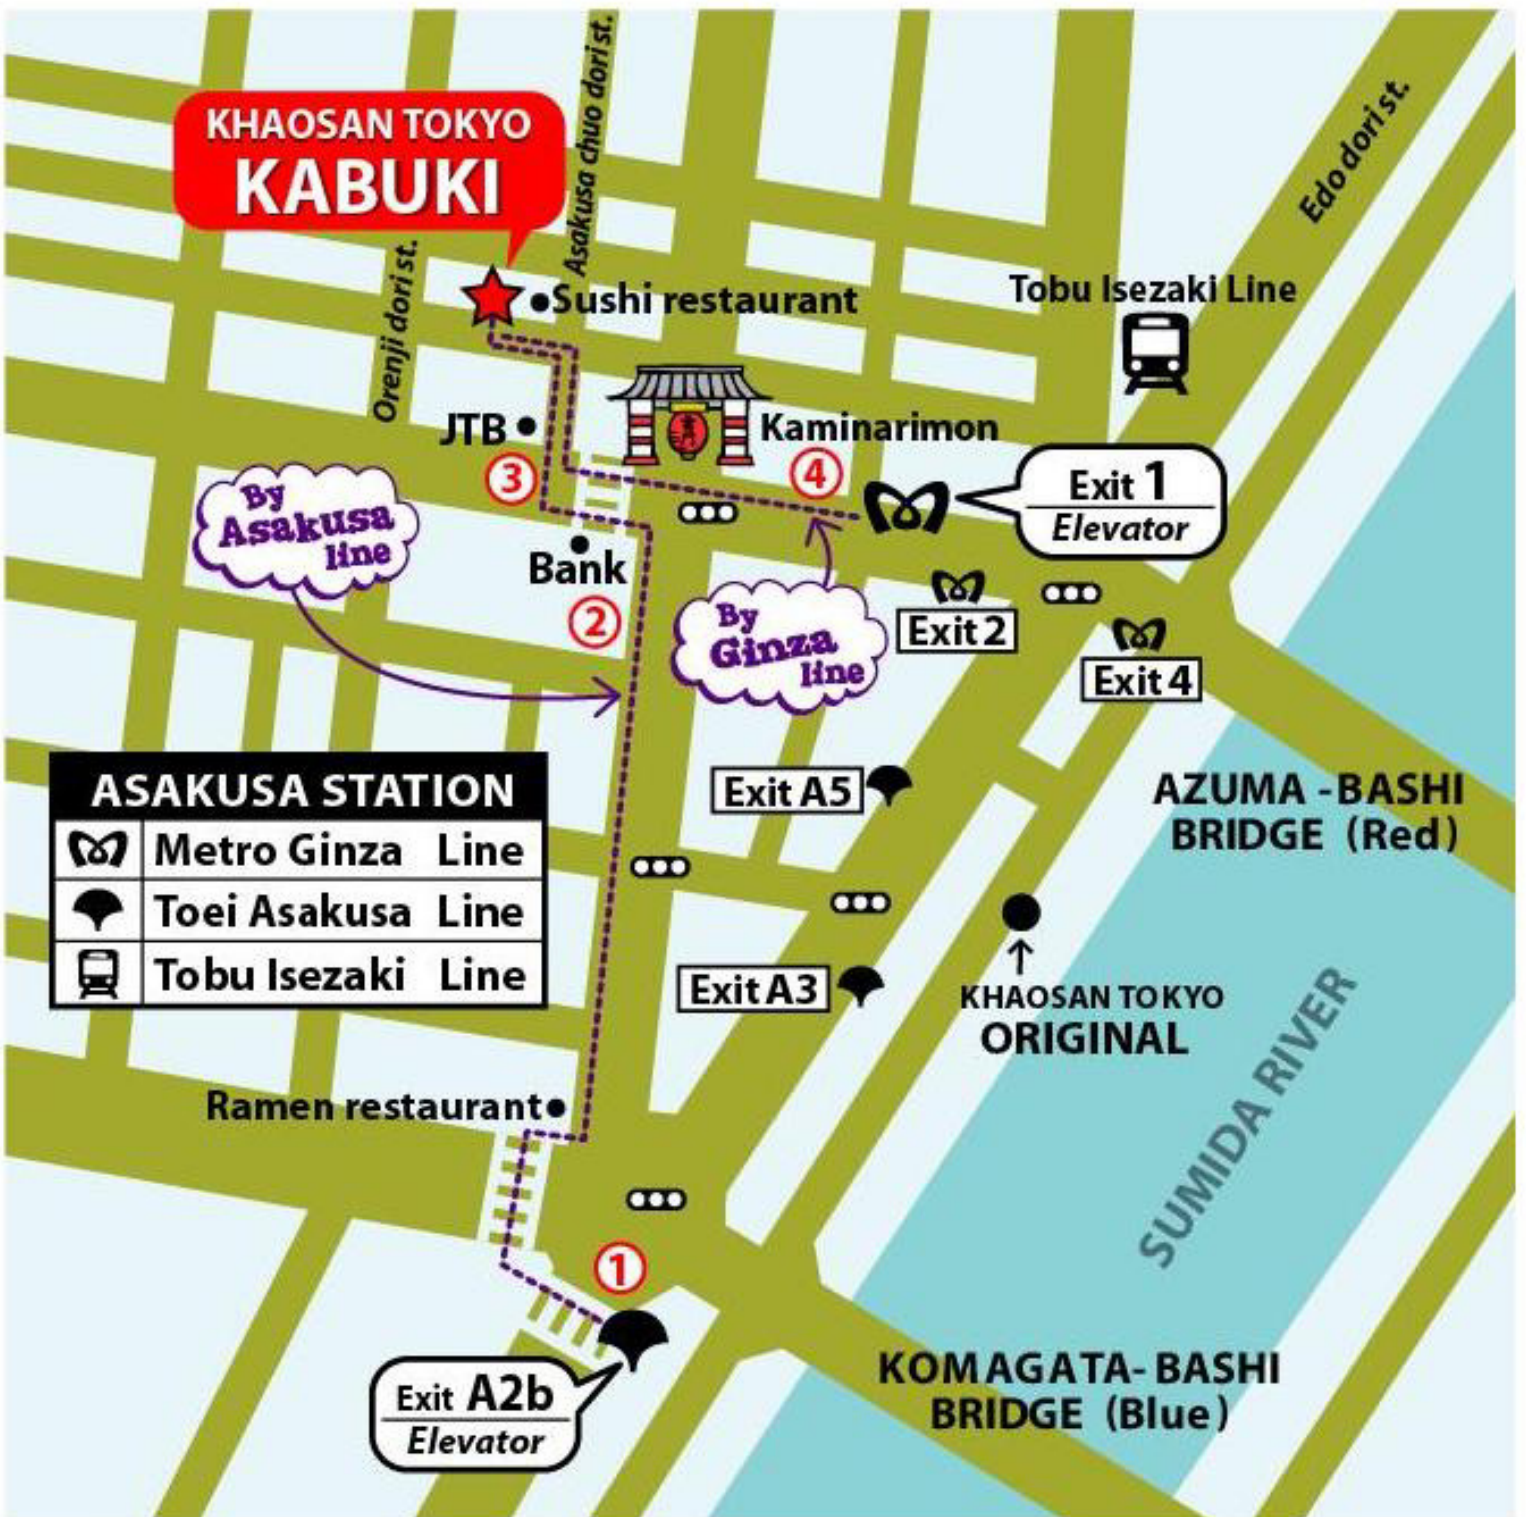

KHAOSAN TOKYO KABUKI

ASAKUSA STATION	
	Metro Ginza Line
	Toei Asakusa Line
	Tobu Isezaki Line