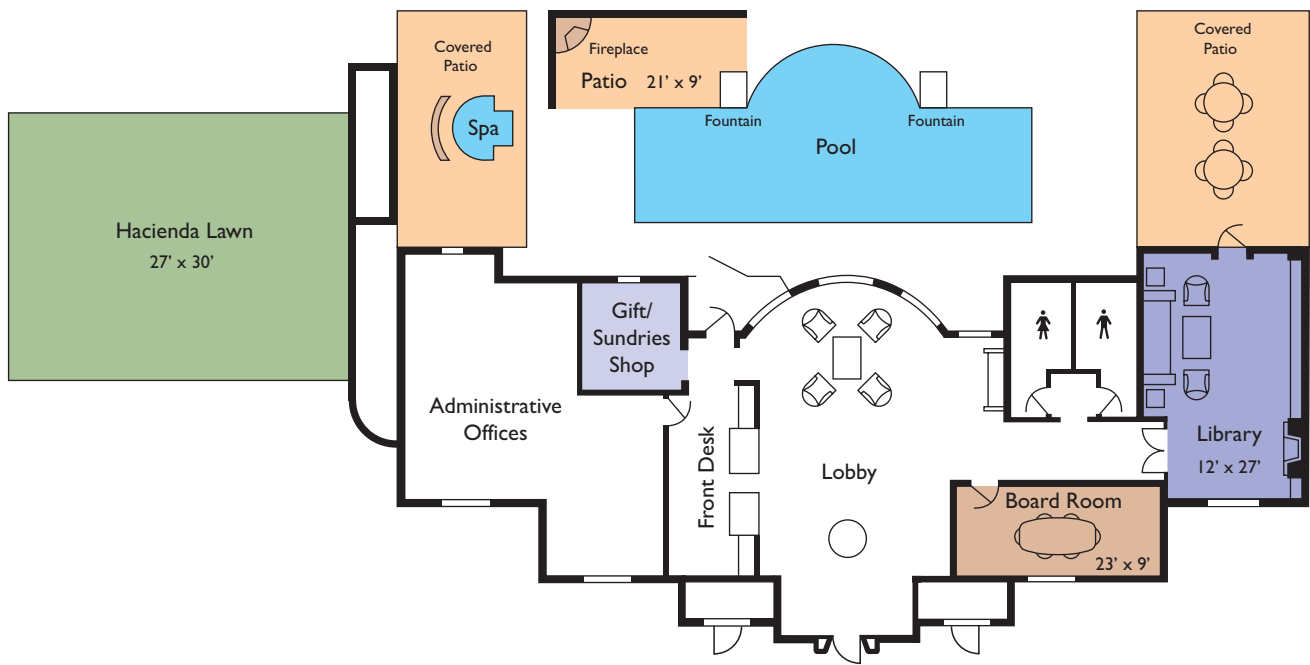

# FLOORPLANS AND CAPACITIES

## Location: South Side

	Cocktail Reception	Banquet Seating	Theater Seating	Classroom Seating	Conference Seating	U-Shape Seating	Width	Length	Square Feet	Ceiling Height
Palm Room	150	104	200	100	36	46	30'	51'	1530	11'6"
Catalina Room	75	60	60	40	28	33	28'	34'	952	9'
Fireplace Room	40	40	60	35	30	20	16'	45'	720	10'
Palm Lawn	250	176	200	n/a	n/a	n/a	51'	105'	5,355	n/a
Chef's Table	n/a	12	n/a	n/a	n/a	n/a	n/a	n/a	n/a	n/a
Palm Patio	25	n/a	n/a	n/a	n/a	n/a	22'	16'	352	n/a

# FLOORPLANS AND CAPACITIES

HACIENDA

## Location: Hacienda

	Cocktail Reception	Banquet Seating	Theater Seating	Classroom Seating	Conference Seating	U-Shape Seating	Width	Length	Square Feet	Ceiling Height
Board Room	n/a	n/a	n/a	n/a	8	n/a	9'	23'	207	10'
Library	15	n/a	n/a	n/a	n/a	n/a	12'	27'	324	10'6"
Hacienda Lawn	100	60	80	n/a	n/a	n/a	27'	30'	810	n/a
Poolside	25	n/a	n/a	n/a	n/a	n/a	9'	21'	189	n/a