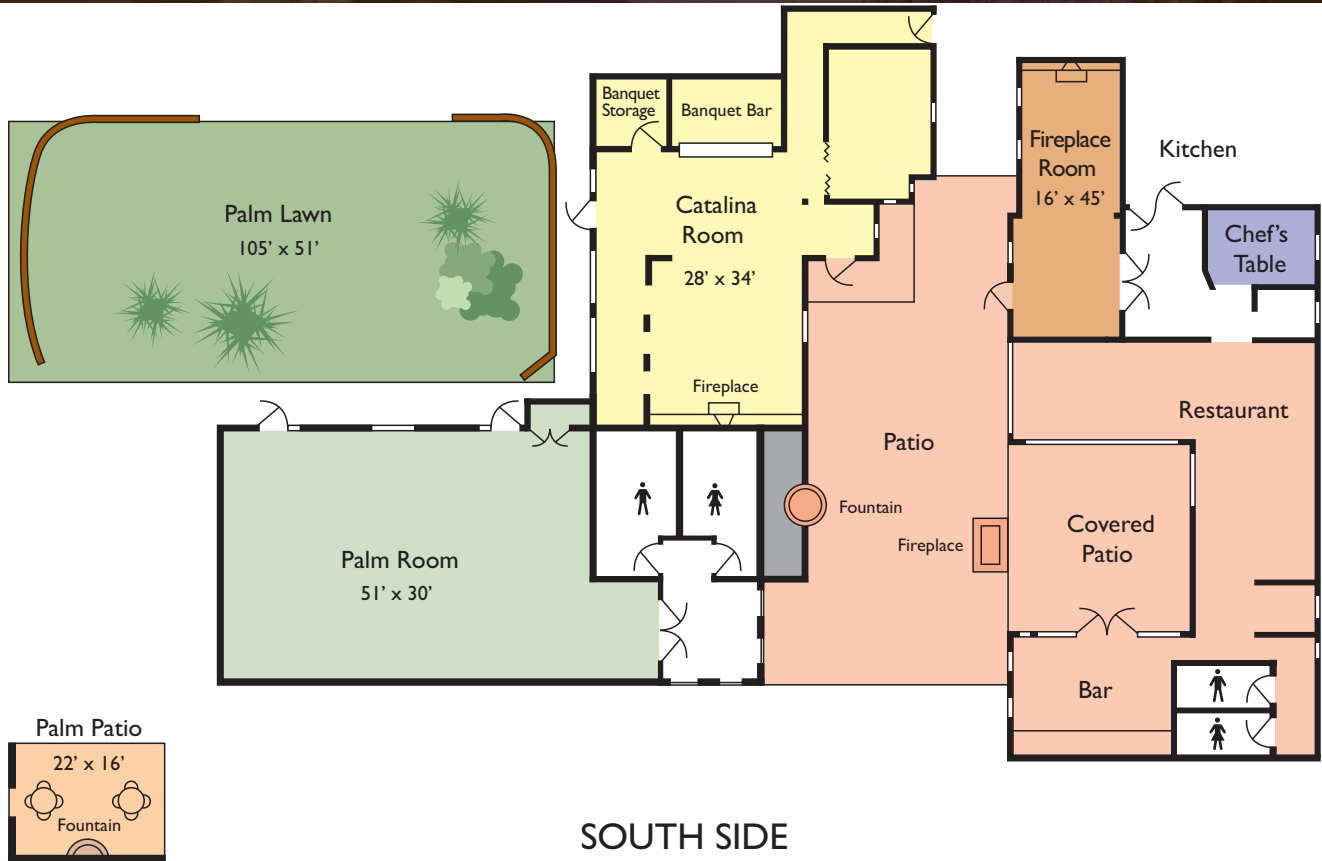

# FLOORPLANS AND CAPACITIES

## Location: South Side

	Cocktail Reception	Banquet Seating	Theater Seating	Classroom Seating	Conference Seating	U-Shape Seating	Width	Length	Square Feet	Ceiling Height
Palm Room	150	104	200	100	36	46	30'	51'	1530	11'6"
Catalina Room	75	60	60	40	28	33	28'	34'	952	9'
Fireplace Room	40	40	60	35	30	20	16'	45'	720	10'
Palm Lawn	250	176	200	n/a	n/a	n/a	51'	105'	5,355	n/a
Chef's Table	n/a	12	n/a	n/a	n/a	n/a	n/a	n/a	n/a	n/a
Palm Patio	25	n/a	n/a	n/a	n/a	n/a	22'	16'	352	n/a

# FLOORPLANS AND CAPACITIES

HACIENDA

## Location: Hacienda

	Cocktail Reception	Banquet Seating	Theater Seating	Classroom Seating	Conference Seating	U-Shape Seating	Width	Length	Square Feet	Ceiling Height
Board Room	n/a	n/a	n/a	n/a	8	n/a	9'	23'	207	10'
Library	15	n/a	n/a	n/a	n/a	n/a	12'	27'	324	10'6"
Hacienda Lawn	100	60	80	n/a	n/a	n/a	27'	30'	810	n/a
Poolside	25	n/a	n/a	n/a	n/a	n/a	9'	21'	189	n/a