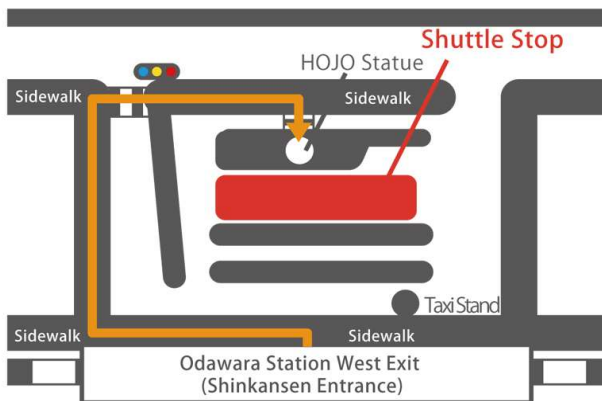

Reservation
Only

Odawara Station(West Exit) ↔ Hakone Hotel Free Shuttle Service Information

Hakone Hotel offers free shuttle service to its guests.
Please see the time table of the shuttle as below.

Time Table

From Odawara Station (West Exit)		
* 11:15	14:00	16:00

*From July 1st, 2018, departure time changed 11:30 to 11:15 .

From Hakone Hotel		
10:30	13:00	15:00

※It takes about 40 minutes for the one way.

The above timetable is only a schedule.

※Actual times may vary due to traffic conditions or other reasons.

Boarding location

【From Odawara Station to Hakone Hotel】

• Odawara Station West Exit (Shinkansen Entrance)

※Please see the map below:

【From Hakone Hotel to Odawara Station】

• Entrance at Hakone Hotel

Note

- This shuttle service is for overnight guests only, and reservations are required.
(Please make a reservation at least 1 hour before departure time)
- Maximum seating capacity is 18 persons. If the shuttle is full to capacity, no further guests may board.
- You may not get off or board between the destinations.
- The shuttle is non-smoking.