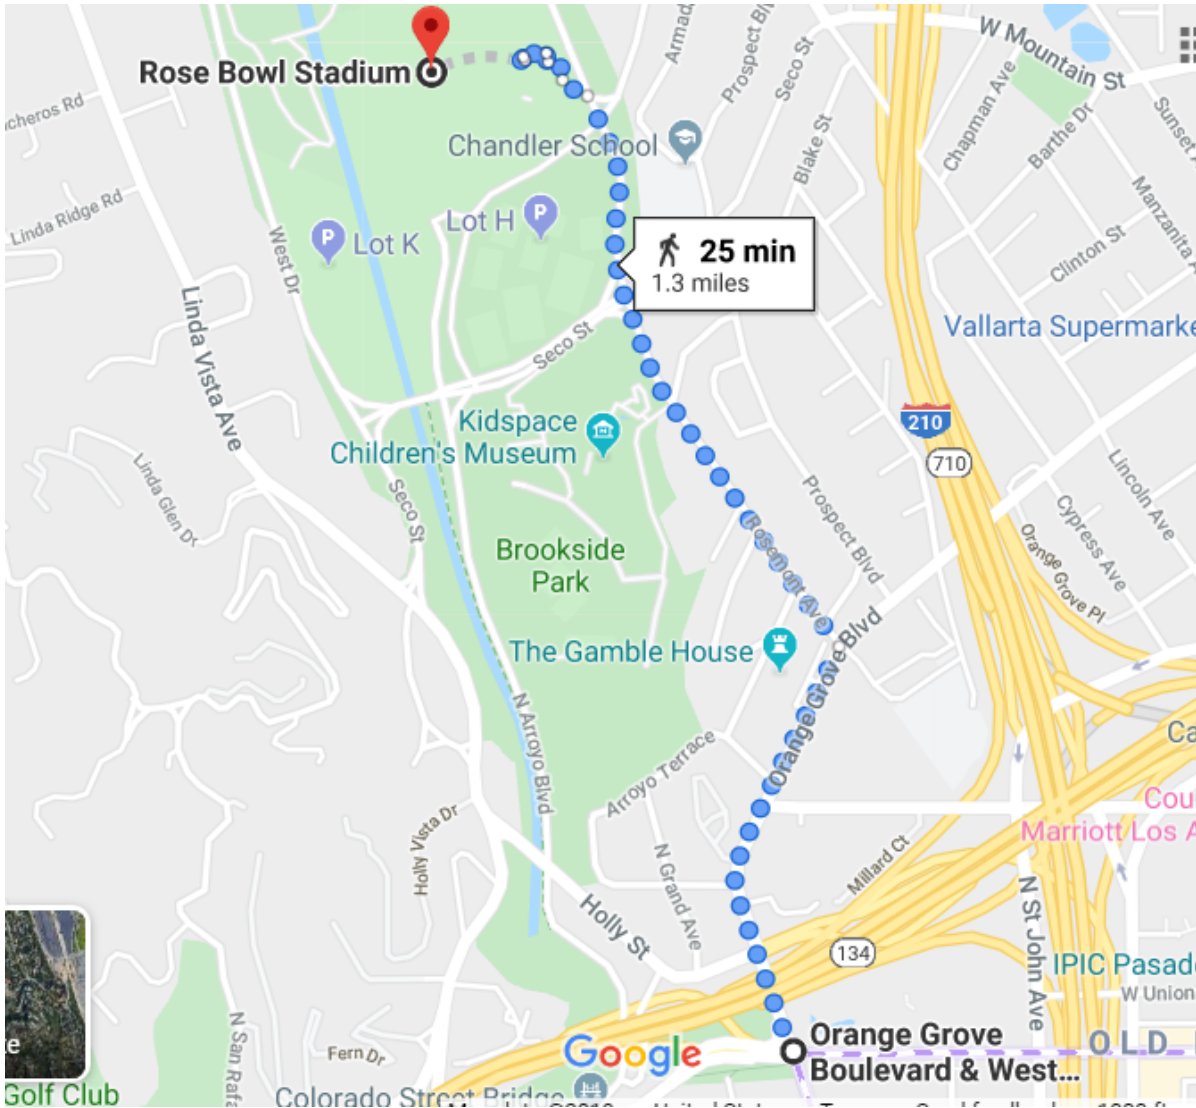

Walking to the Rose Bowl Stadium from Orange Grove / Colorado Blvd

Ⓐ Orange Grove Blvd. / West Colorado Blvd.

1. Head north on Orange Grove Blvd (0.5 mi)
2. Turn Left onto Rosemont Ave (0.7 mi.)
3. Turn Left toward Rose Bowl Drive
4. Arrive at the Rose Bowl Stadium

Ⓑ Rose Bowl Stadium