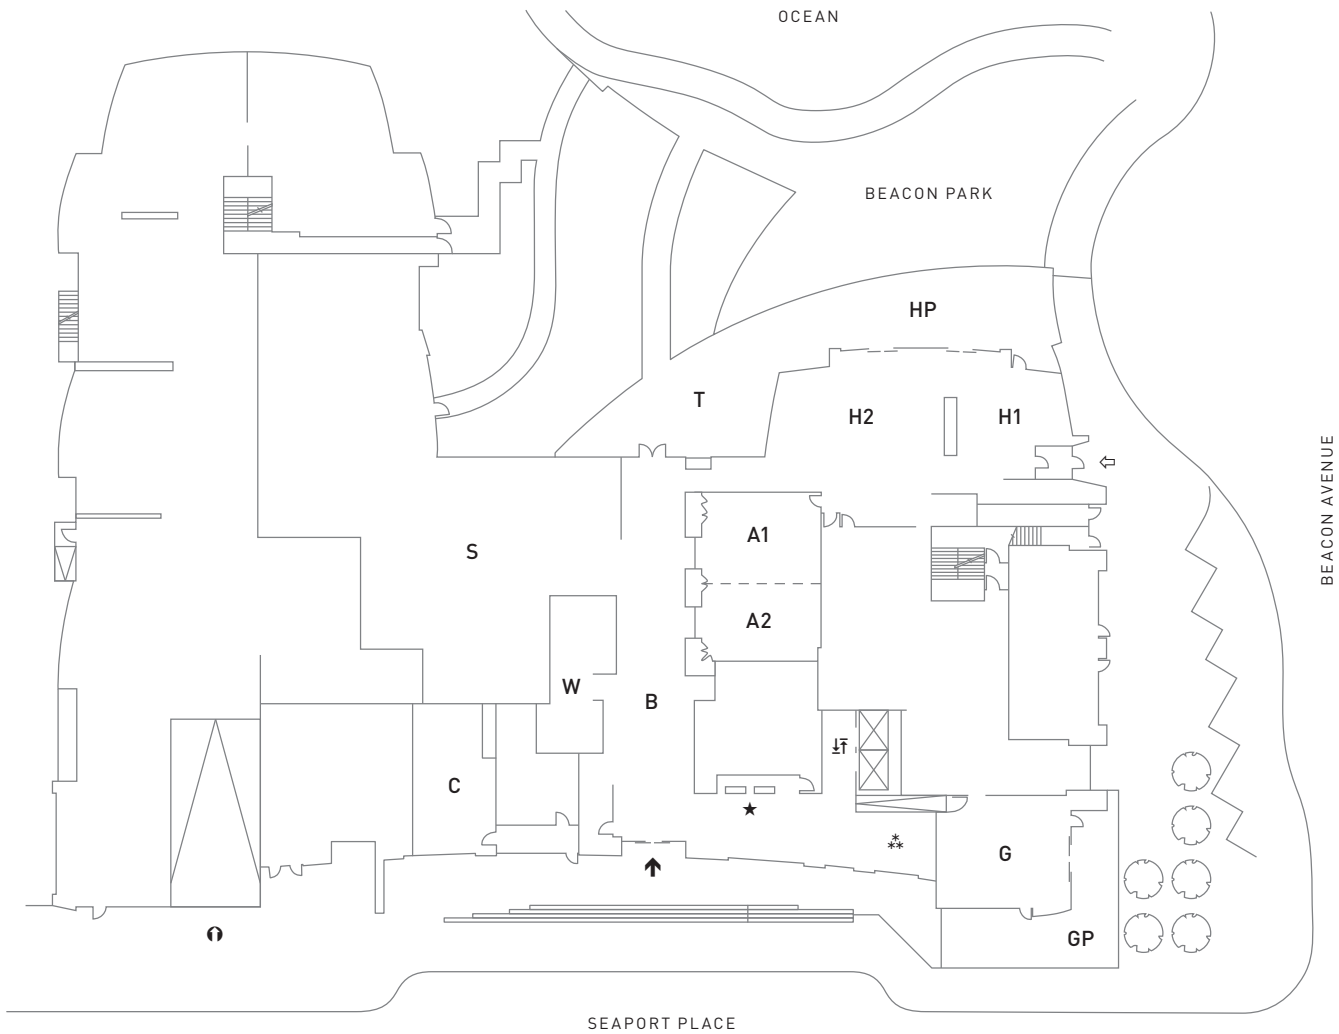

Sallas Room

Sidney's largest hotel meeting room with 988 sq. ft. of flexible space. The Sallas room is located right off the lobby and can be divided in half for smaller meetings or accommodates a maximum of 70 people. The Atrium is also located just outside of this room which can be used as pre-function space or for breaks and buffet set up.

Seaview Boardroom

The 378 sq. ft. Seaview Boardroom offers privacy on the second floor with a view of the ocean. It can accommodate up to 12 people boardroom style and has access to a private washroom.

Seaport Room

Accessible through the lobby, the Seaport room is 680 sq. ft. with natural light and 10 ft. ceilings. The maximum set up for this room is 50 people.

Audio/Visual

Each meeting room has complimentary Wi-Fi internet as well as wired high speed connection. We offer a complimentary A/V package that includes white boards, markers, flip charts, portable screens, powered cart, and lectern. Our preferred A/V company can bring in additional equipment upon request.

LEGEND

↑ Hotel Entrance

ⓘ Ramp to Parkade

★ Hotel Reception

⌄ Elevators

✱ Lobby Seating

T Terrace

A1 Sallas Room — East