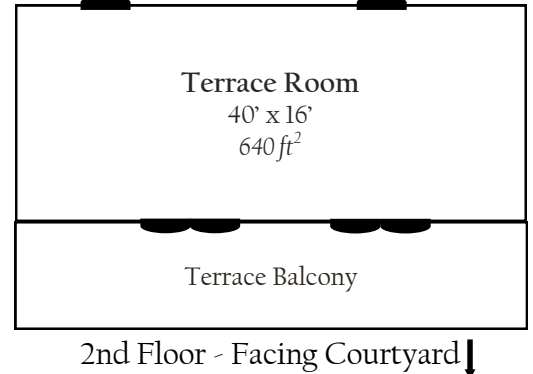

Group, Corporate, Extended Stay & Events

Sales & Events Office eventservices@gardencourt.com (650)323-1912 www.gardencourt.com

GARDEN COURT HOTEL

Downtown Palo Alto

Event Space Capacities

	Theater	Reception	Classroom	Conference	U-Shape	3/4 round	Dining	Dinner & Dancing
GROVE I	30	50	20	14	14	21	30	n/a
GROVE II	30	50	20	14	14	21	30	n/a
GROVE III	100	100	50	34	35	35	60	n/a
GROVE BALLROOM	200	200	100	60	64	120	180	140
TERRACE ROOM	60	90	30	24	22	35	50	n/a
BOARDROOM	n/a	n/a	n/a	12	n/a	n/a	n/a	n/a
COURTYARD I	20	30	10	12	12	14	20	n/a
COURTYARD II	50	75	30	18	20	35	50	n/a
COURTYARD III	40	70	28	20	20	35	50	n/a
COURTYARD IV	100	120	70	40	44	50	90	70
COURTYARD BALLROOM	n/a	300	n/a	n/a	n/a	n/a	250	230