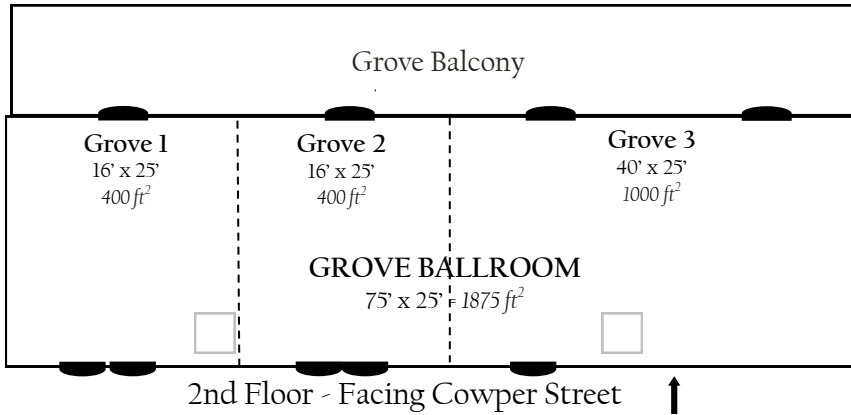

Group, Corporate, Extended Stay & Events

Sales & Events Office eventservices@gardencourt.com (650)323-1912 www.gardencourt.com

GARDEN COURT HOTEL

Downtown Palo Alto

Event Space Capacities

	Theater	Reception	Classroom	Conference	U-Shape	3/4 round	Dining	Dinner & Dancing
GROVE I	30	50	20	14	14	21	30	n/a
GROVE II	30	50	20	14	14	21	30	n/a
GROVE III	100	100	50	34	35	35	60	n/a
GROVE BALLROOM	200	200	100	60	64	120	180	140
TERRACE ROOM	60	90	30	24	22	35	50	n/a
BOARDROOM	n/a	n/a	n/a	12	n/a	n/a	n/a	n/a
COURTYARD I	20	30	10	12	12	14	20	n/a
COURTYARD II	50	75	30	18	20	35	50	n/a
COURTYARD III	40	70	28	20	20	35	50	n/a
COURTYARD IV	100	120	70	40	44	50	90	70
COURTYARD BALLROOM	n/a	300	n/a	n/a	n/a	n/a	250	230