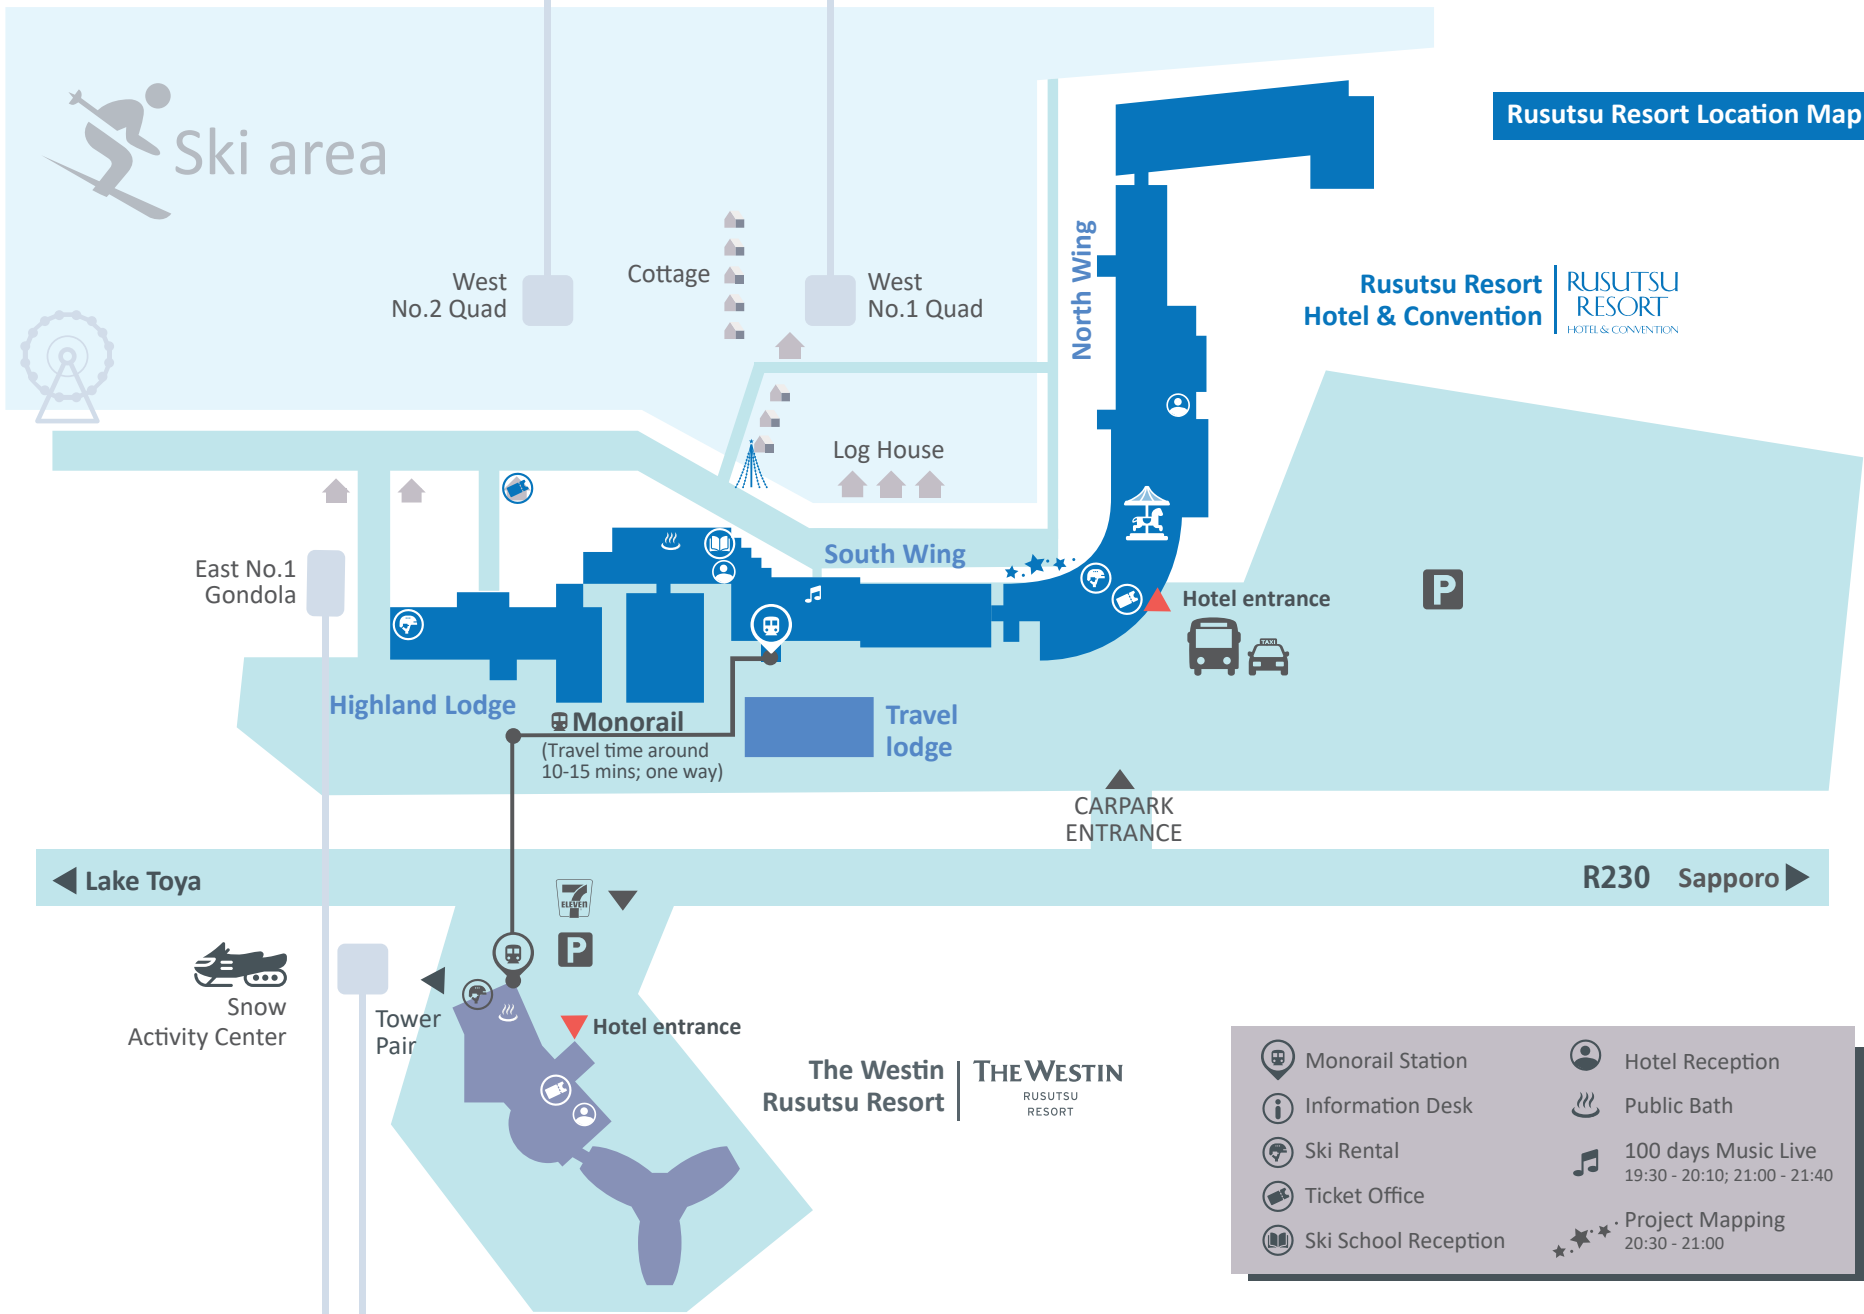

Rusutsu Resort Location Map

-  Monorail Station
-  Information Desk
-  Ski Rental
-  Ticket Office
-  Ski School Reception
-  Hotel Reception
-  Public Bath
-  100 days Music Live
19:30 - 20:10; 21:00 - 21:40
-  Project Mapping
20:30 - 21:00