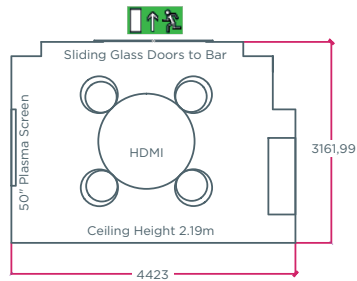

TOUCHDOWN TORINO