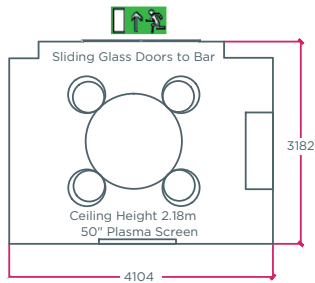

TOUCHDOWN FLOYD