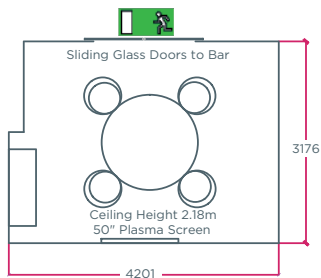

TOUCHDOWN WATSON