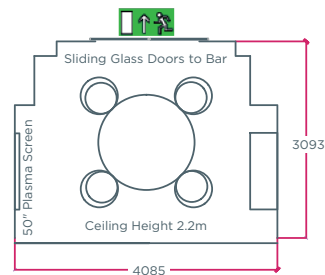

TOUCHDOWN STRANGE