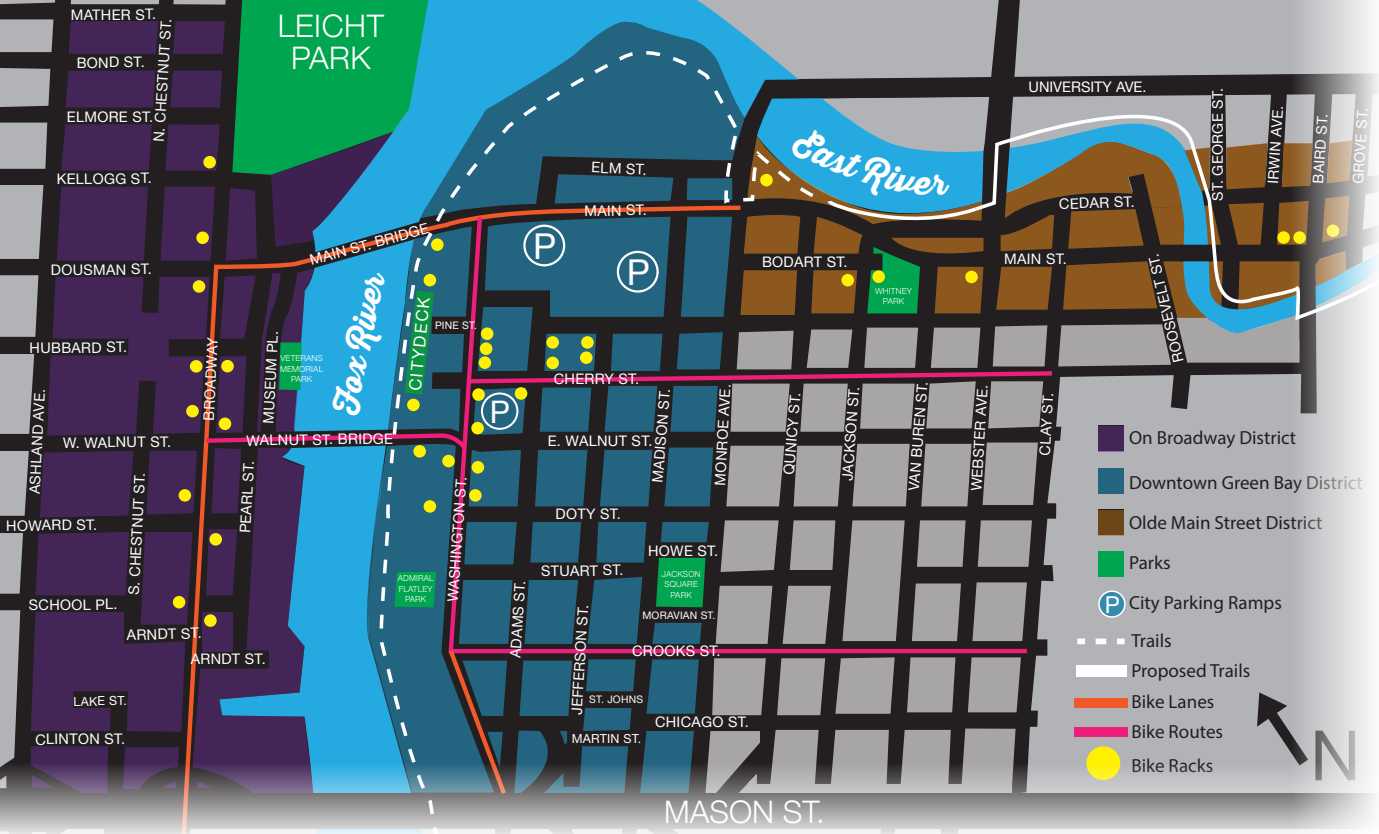

Winter in the City

DOWNTOWN GREEN BAY 2016-17 WINTER EVENTS CALENDAR

All public and disabled parking is located along city streets and lots. Cherry, Pine and Main Street parking ramps are free after 6 p.m. on weekdays, for the first hour and on weekends and holidays.

Gallery Nite

presented by Merrill Lynch

Thursday, Nov. 17

4 - 9 p.m.

Downtown & Olde Main Street

Stops

- ARTgarage
- Assemblage Studio
- The Attic
- Au Naturale
- Bosse's News & Tobacco
- Callisto Studio
- Captain's Walk Winery
- Cedar Street Gallery
- Children's Museum
- CUT Salon
- Distinction Photo
- East High School Fine Arts Institute
- Flowerama
- Furs of Distinction
- Haberdasher Limited
- The Heel Health Shoe Store
- Koko Sushi
- The Libertine
- Liberty Café
- Los Banditos
- Main Salon
- NL Johnson Art
- NWTC Artisan and Business Center
- The Plant People
- RPP Studio
- Simple Endless Words
- Somewhere in Time Antiques

Details

downtowngreenbay.com

A free artistic event featuring 28 stops and 40 artists in the Olde Main Street & Downtown districts. Peruse shops, restaurants and galleries on free trolleys and pedi-cabs running every 15 minutes. Pick up a passport at any of the stops for event specials, live art demos, live music, food tastings and much more! Best parking available at the ARTgarage, Adams St. Lot, The Attic or Los Banditos.

downtowngreenbay.com

PREVEA
health

Small Business Saturday

Saturday, Nov. 26

**Broadway,
Downtown &
Olde Main Street**

Details

Shop small, shop unique, shop downtown Green Bay all day long! Spend the day strolling between shops and enjoy the unique experience downtown has to offer.