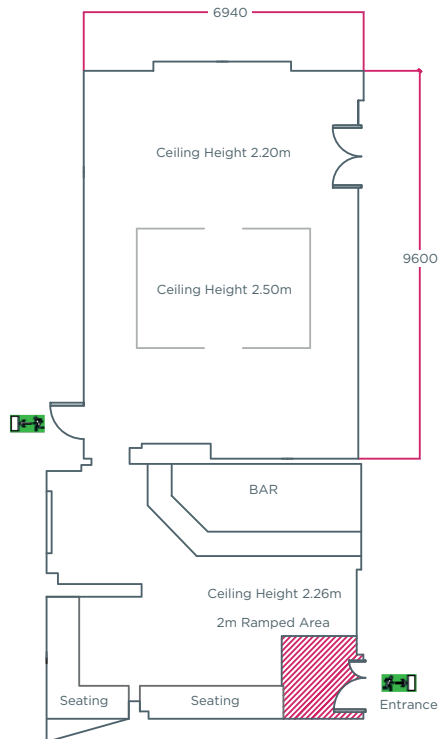

THE WORCESTER SUITE

Maximum Capacity 50

Theatre 50 | Classroom 36 | Boardroom 26
Banqueting 50 | U Shape 26

Traditionally the European team room in Ryder Cup Matches, the Worcester Suite has a dedicated bar area, ideal for break-out sessions or refreshments - plus a private patio area overlooking The Brabazon first tee for pre-dinner drinks or a quick break in the fresh air.

THEATRE
(CAPACITY 72)

CLASSROOM
(CAPACITY 36)

BOARDROOM
(CAPACITY 26)

BANQUETING
(CAPACITY 60)

U-SHAPE
(CAPACITY 26)