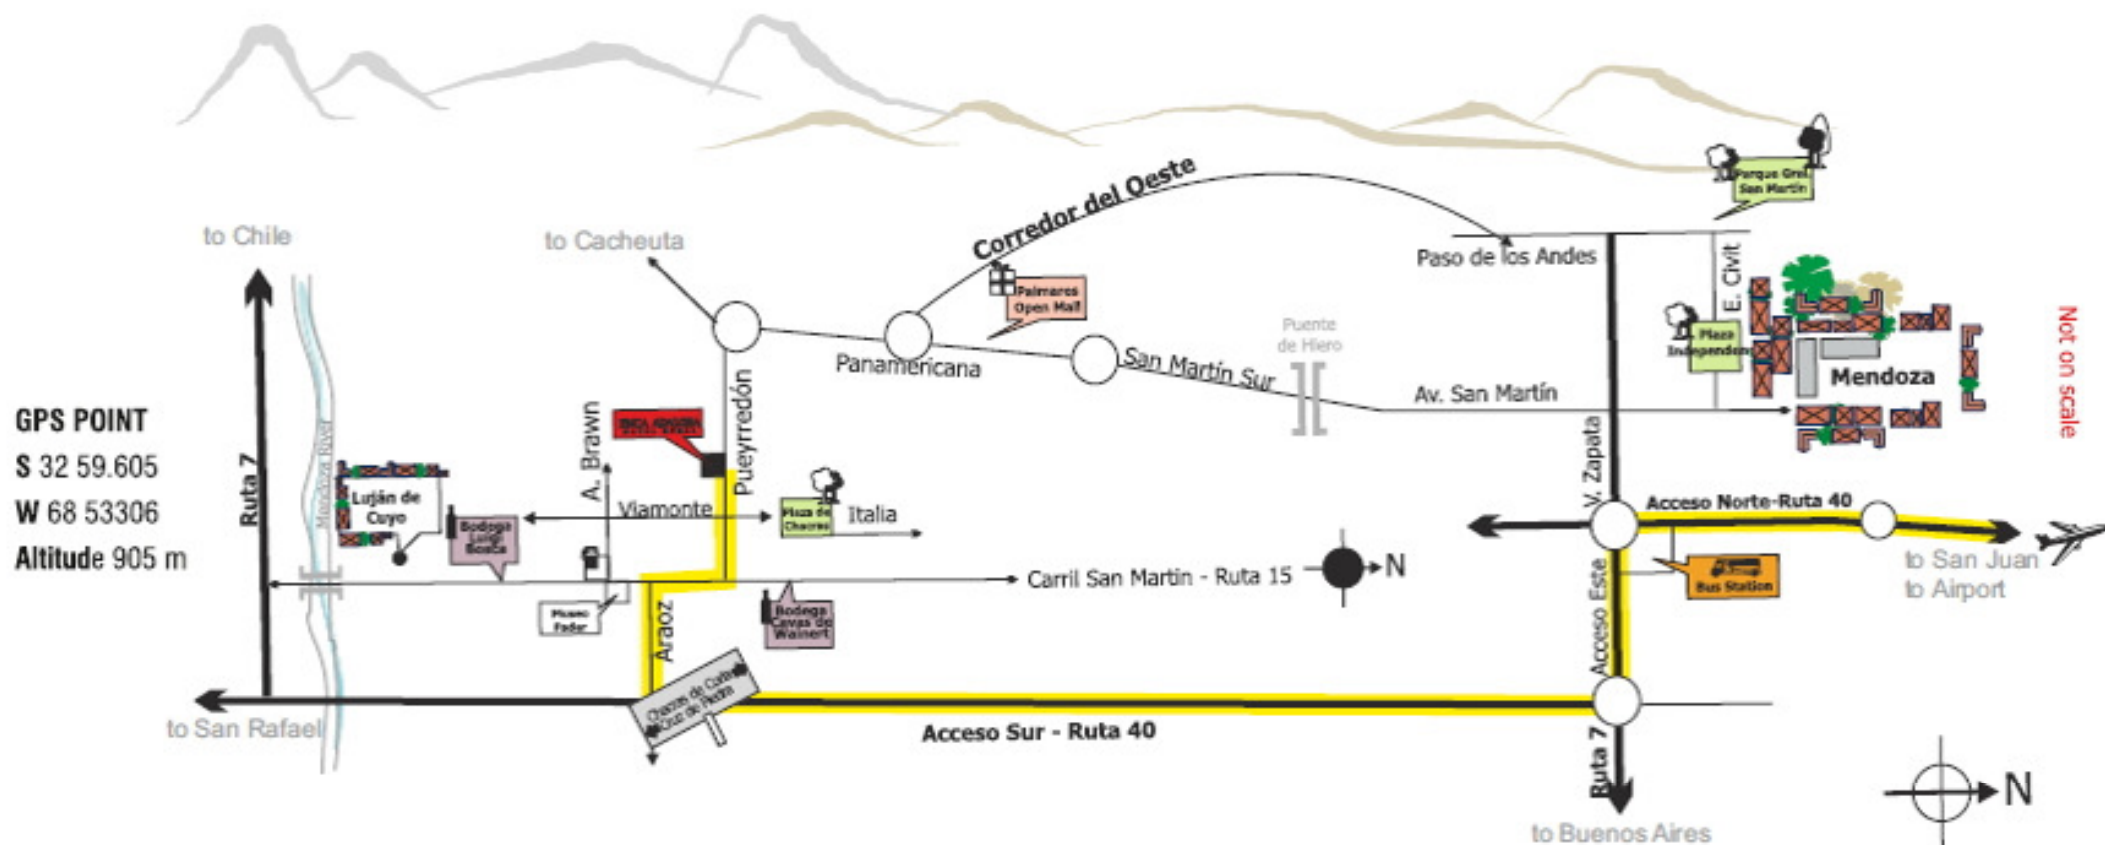

# Map, location & main roads

Pueyrredón 2222 - Zip Code: M5528DHT - Chacras de Coria, Luján de Cuyo, Mendoza - Argentina - Tel: +54 261 4960713

**FINCA ADALGISA**  
HOTEL, VINEYARD & WINERY

Check-in time until 10 pm. Please if you come after that time let us know. Our emergency phone is +54 9261 654 3134.