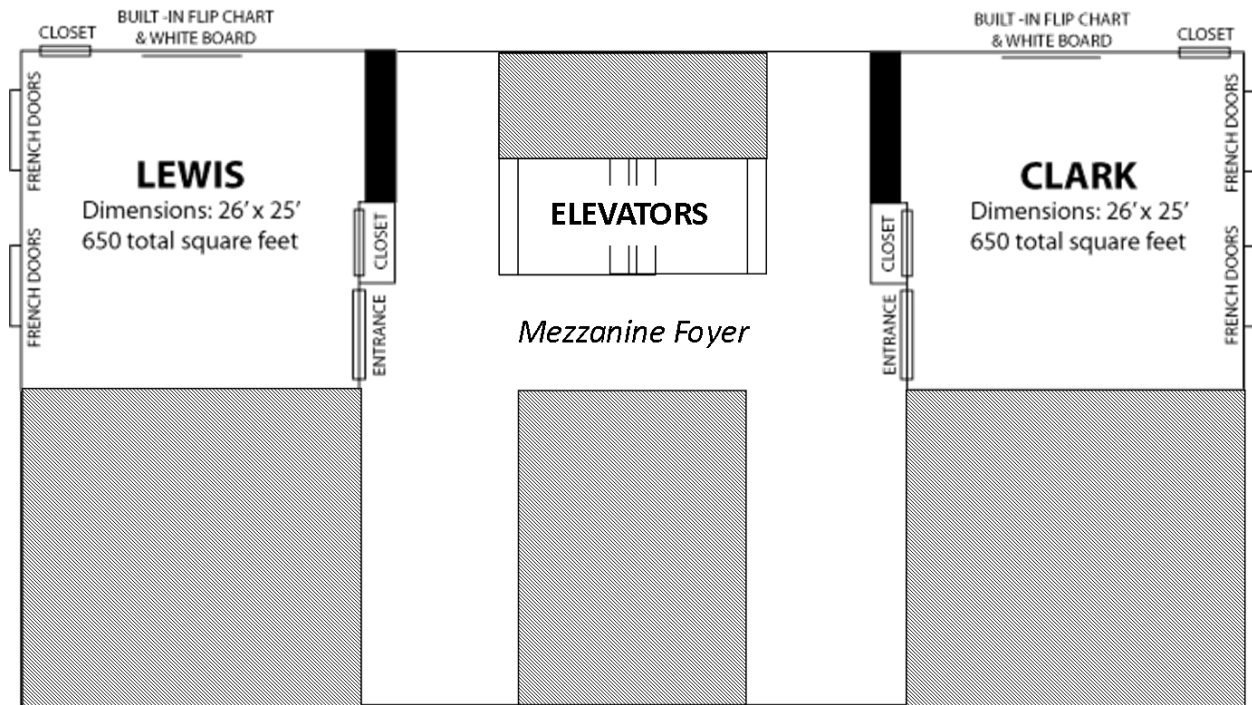

 THE
 PARAMOUNT HOTEL
 PORTLAND • OREGON

*not to scale

Room	Size	Sq Ft	Height	Crescent Rounds of 5	Rounds of 8	Classroom	Hollow Square	U-shape	Theater	Reception
Lewis	26'x25'	650	7'6"	20	40	30	24	20	50	50
Clark	26'x25'	650	7'6"	20	40	30	24	20	50	50
Mezzanine Foyer	-	1950	7'6"	-	-	-	-	-	-	Flow

The Lewis and Clark Rooms were last renovated in 2011, with new banquet chairs added in 2014.

Each room has 2 sets of French doors with windows to the outside, and a view of the street below.

There is a Dry-Erase board available in each room, and Complimentary Wireless Internet.