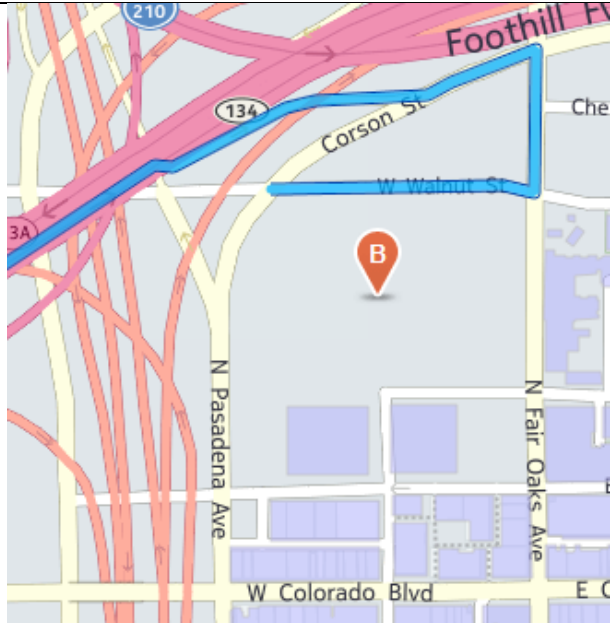

Driving Directions from the Hotel to Parsons Parking

Estimated distance: 4.2 mi / 15 - 20 minutes w/ no traffic

Starting point: **Comfort Inn Near Old Town Pasadena**
In Eagle Rock CA
2300 Colorado Blvd. Los Angeles, CA 90041
Tel: (323) 256 - 1199

1 Head East on Colorado Blvd. toward Eagle Rock Blvd. 1.4 mi

2 Merge onto the CA-134 East FWY. 2.3 mi

3 Take the Fair Oaks Ave Exit toward Marengo Ave 0.2 mi

4 Merge onto Corson St. 361 ft.

5 Turn Right onto N Fair Oaks Ave. 476 ft.

6 Take the 1st Right onto Walnut St. 0.1 mi

7 Parson Parking will be on the left

100 W. Walnut St. Pasadena, CA 91124