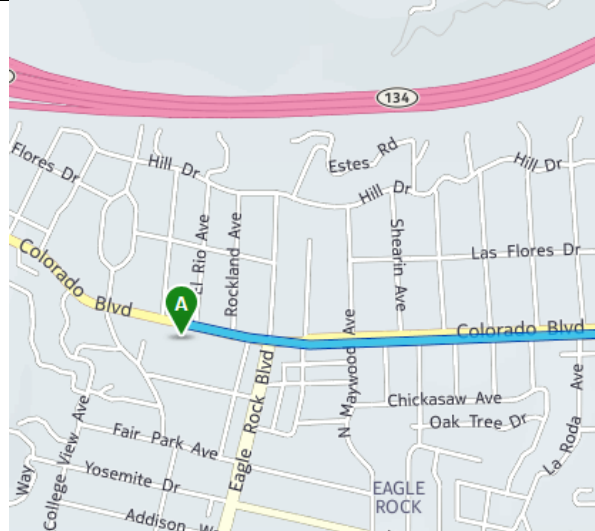

Driving Directions from the Hotel to Parsons Parking

Estimated distance: 4.2 mi / 15 - 20 minutes w/ no traffic

Starting point: **Comfort Inn Near Old Town Pasadena**
In Eagle Rock CA
2300 Colorado Blvd. Los Angeles, CA 90041
Tel: (323) 256 - 1199

1 Head East on Colorado Blvd. toward Eagle Rock Blvd. 1.4 mi

2 Merge onto the CA-134 East FWY. 2.3 mi

3 Take the Fair Oaks Ave Exit toward Marengo Ave 0.2 mi

4 Merge onto Corson St. 361 ft.

5 Turn Right onto N Fair Oaks Ave. 476 ft.

6 Take the 1st Right onto Walnut St. 0.1 mi

7 Parson Parking will be on the left

100 W. Walnut St. Pasadena, CA 91124