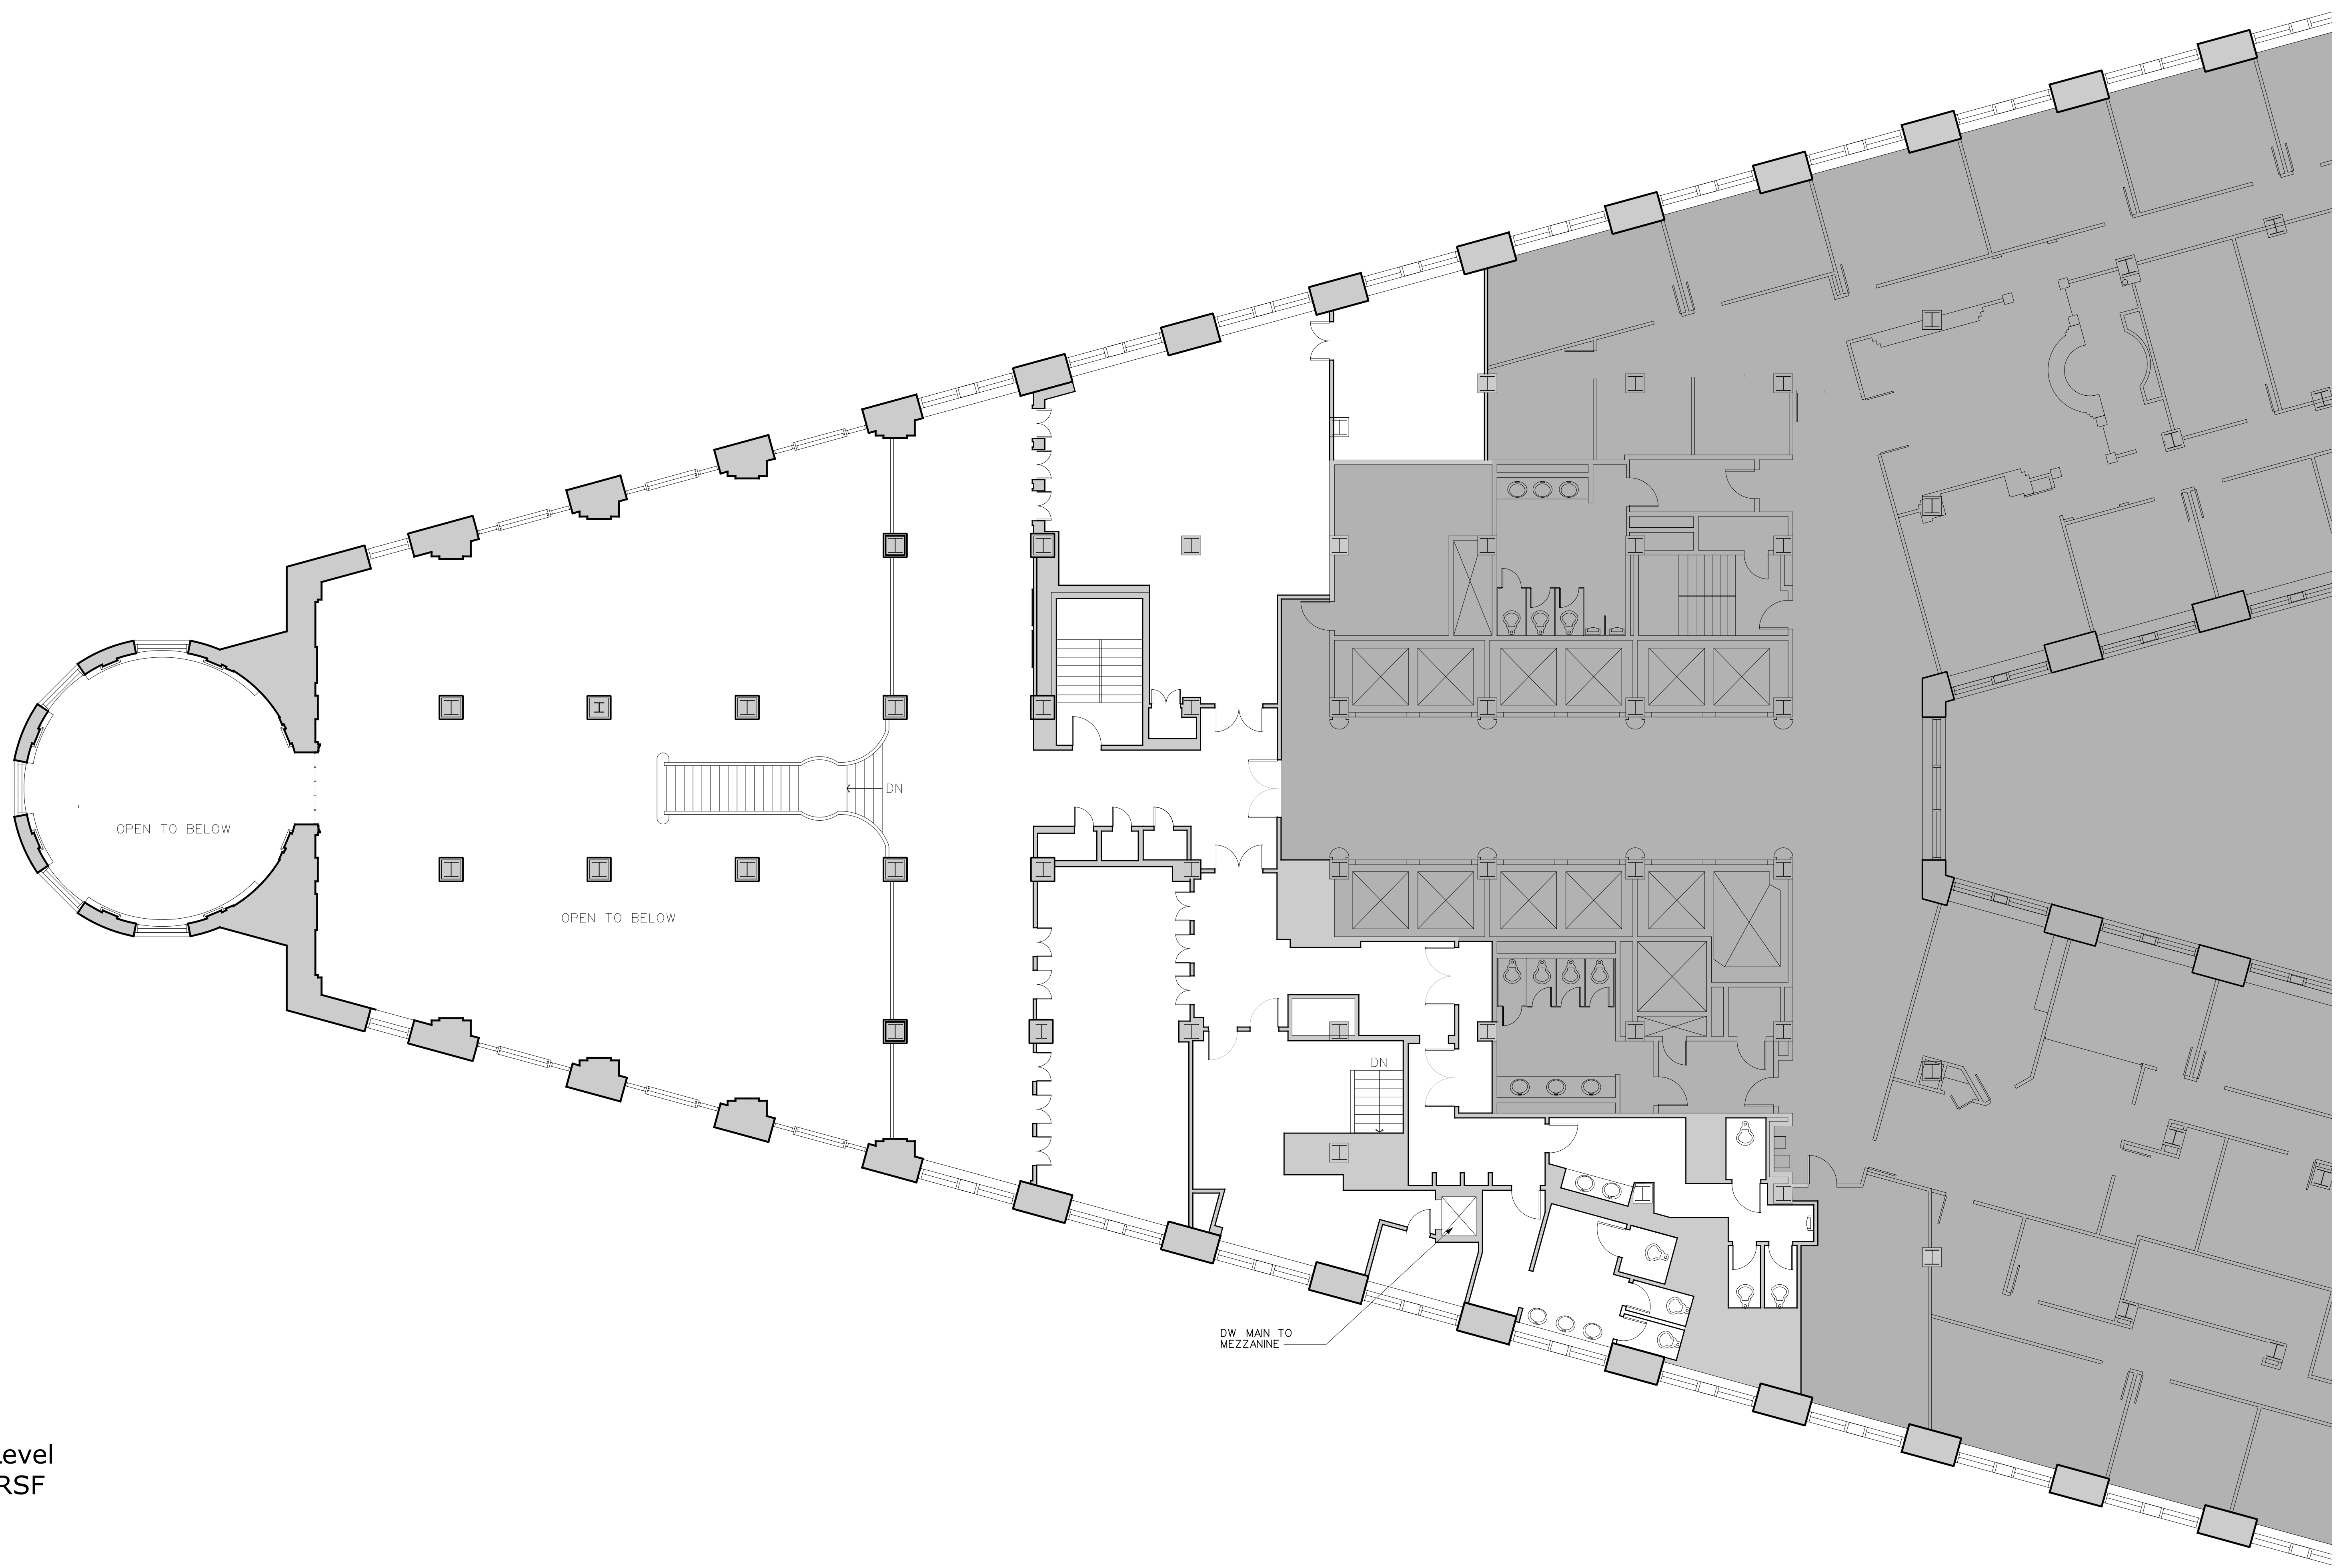

Lower Level
11,576 RSF

THE HURT BUILDING
50 Hurt Plaza
Atlanta, GA 30303

BOXERRETAIL.COM

Upper Level
6,401 RSF

THE HURT BUILDING
50 Hurt Plaza
Atlanta, GA 30303

BOXERRETAIL.COM