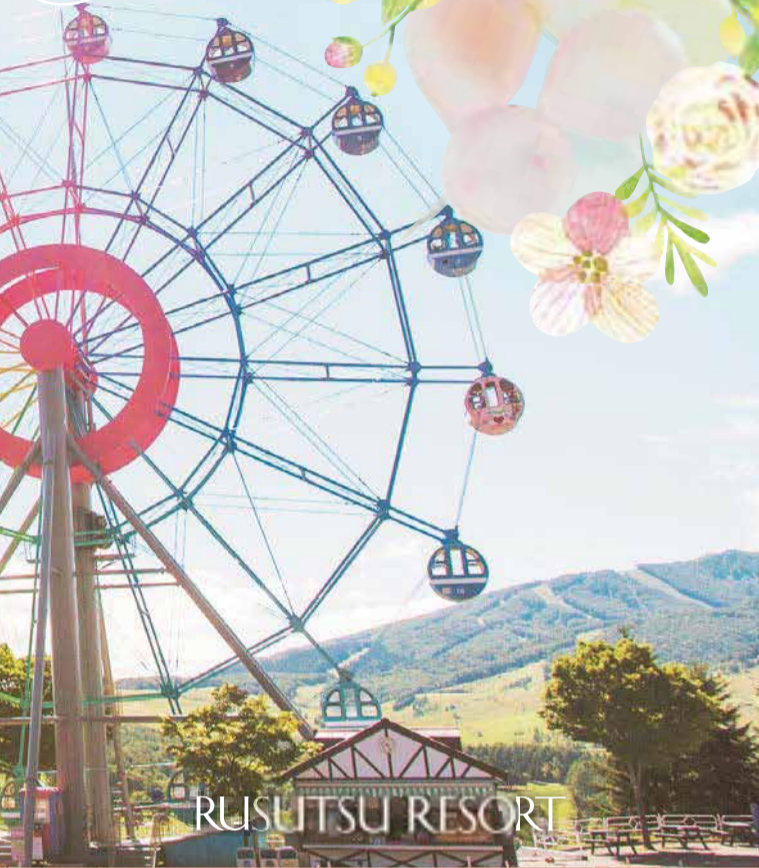

# PARK GUIDE

Amusement Park Map  
Summer 2017  
en.rusutsu.co.jp

# Be Happy