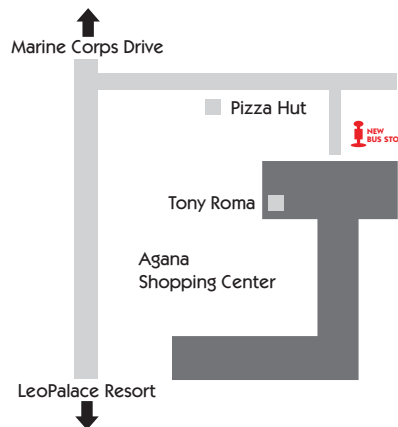

Depart Guam Plaza Resort & Spa

Four Peaks Center → Hotel

Guam Plaza Resort & Spa	Agana Shopping Center
12:00	12:30
12:30	13:00
13:00	13:30
14:00	14:30
15:00	15:30
16:00	16:30
17:00	17:30
17:30	18:00
18:00	18:30
19:00	20:30
19:30	21:00
20:00	20:30
21:00	21:30
21:30	
22:00	
23:30	

For departures, please allow yourself ample time to catch your airport transfer bus. **Buses leave on time and as scheduled.** Return bus to LeoPalace will not make a stop to **GPO** and **Kmart**.

About our transportation Services

- *This transportation is exclusively for the guests.
- *Riding time may vary depending upon the traffic.
- *Schedule may change depending on the weather or accident.
- *9:30, 11:30, 15:30 and 18:30 buses from LeoPalace will not make a stop at Agana Shopping Center.
- *Please get on the bus at Guam Plaza Resort & Spa for return.
- *First stop of the bus is at Four Peaks Center.
- *Shuttle Bus service for a group of 15 or more is subject to availability and is not guaranteed.
- *The time schedule for Red Guahan Bus is different.

Agana Shopping Center Bus Stop