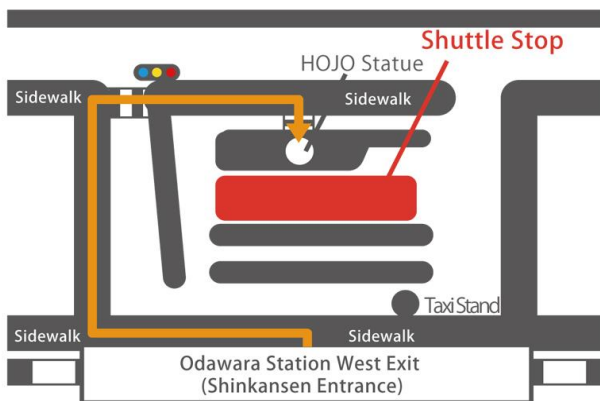

Reservation
Only

Odawara Station(West Exit) ↔ Hakone Hotel Free Shuttle Service Information

Hakone Hotel offers free shuttle service to its guests.
Please see the time table of the shuttle as below.

Time Table

From Odawara Station (West Exit)		
11:15	14:00	16:00

From Hakone Hotel		
10:30	13:00	15:00

- ※It takes about 40 minutes for the one way.
The above timetable is only a schedule.
- ※Actual times may vary due to traffic conditions or other reasons.

Boarding location

【From Odawara Station to Hakone Hotel】

- Odawara Station West Exit (Shinkansen Entrance)

※Please see the map below:

【From Hakone Hotel to Odawara Station】

- Entrance at Hakone Hotel

Note

- This shuttle service is for overnight guests only, and reservations are required.
- Maximum seating capacity is 18 persons. If the shuttle is full to capacity, no further guests may board.
- You may not get off or board between the destinations.
- The shuttle is non-smoking.