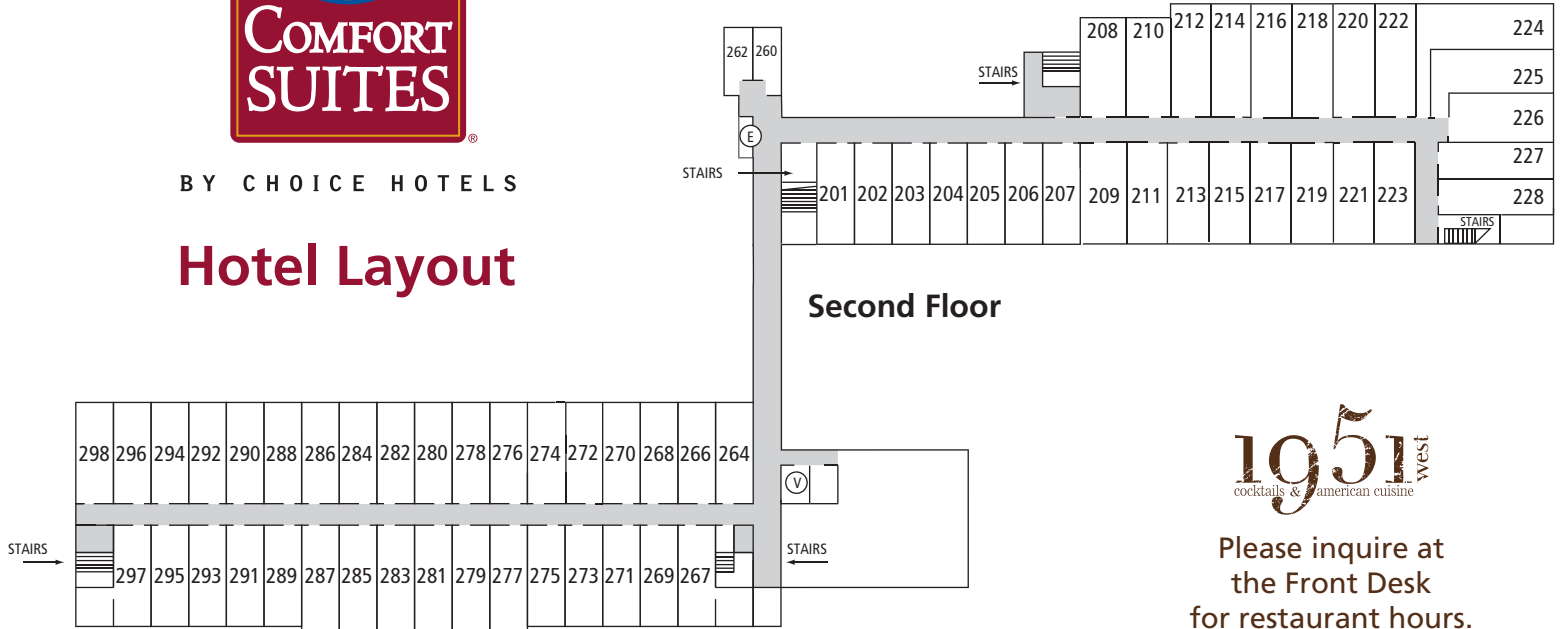

BY CHOICE HOTELS

Hotel Layout

Please inquire at the Front Desk for restaurant hours.

- 505 Aberdeen Room M Men's Restroom
- 506 Cambridge Room W Women's Restroom
- 176 Exercise Room (V) Vending
- 174 Video Arcade (E) Elevator
- 162 Guest Laundry (B) Business Center

CONTINENTAL BREAKFAST
In the Front Lobby
 Mon. - Fri. 6:30 to 9:30 AM
 Sat. & Sun. 7:00 to 10:00 AM

POOL HOURS
 Sun. - Thurs. 8 AM to 10 PM
 Fri. & Sat. 8 AM to 11 PM