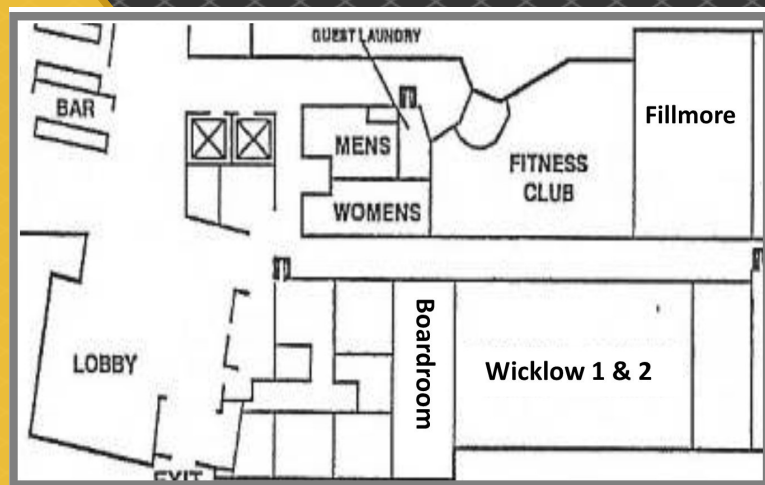

Pick Two

Spend \$4750

Pick Three

Cambria Event Space

CAMBRiA Conference Rooms & Capacity

Room Name	Dimensions	Sq. Ft.	Conference	U-Shape	Classroom	Banquet	Crescents	Theater
Wicklow 1	25' x 26'	650	32	22	30	32	20	60
Wicklow 2	25' x 26'	650	32	22	30	32	20	60
Wicklow 1 & 2	25' x 53'	1,325	80	50	60	80	50	150
Fillmore	26' x 32'	832	48	24	34	48	30	80
Boardroom	12.5' x 30'	375	12	-	-	-	-	-