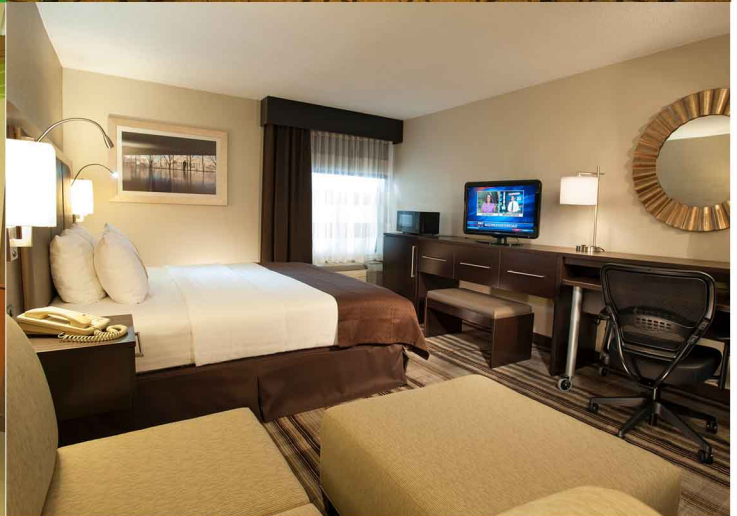

## Just the Place for You

Whether visiting the area for business or taking in the attractions of our Nation's Capital the Holiday Inn Gaithersburg is just the place for you. Our central location is perfect when visiting the Washington, DC area for meetings, social functions, sporting events or family vacations. Play a round of golf at several nearby courses or visit one of the many local historic battlefields.

- Newly renovated guest rooms
- 32" flat panel HD TVs with robust HD channel line-up in each guest room
- Over 9,000 square feet of flexible meeting and event space
- Home to O'Malley's Pub Gaithersburg, one of the area's most popular restaurants
- Complimentary high-speed internet access in all guest rooms
- IHG Rewards®
- Complimentary local area shuttle, including to/from the Shady Grove Metro station

## Perfect for Meetings and Social Occasions!

The Holiday Inn Gaithersburg combines a flexible selection of meeting space options with a skilled team of planning and service professionals to meet your needs for both business and social events. We offer a 4,800 square foot ballroom that serves up to 500. Our team is equipped to make your event a success. Whether your event is a three-day training session, a cocktail reception or that one special day of your wedding, our team is prepared to serve you effectively with great value.