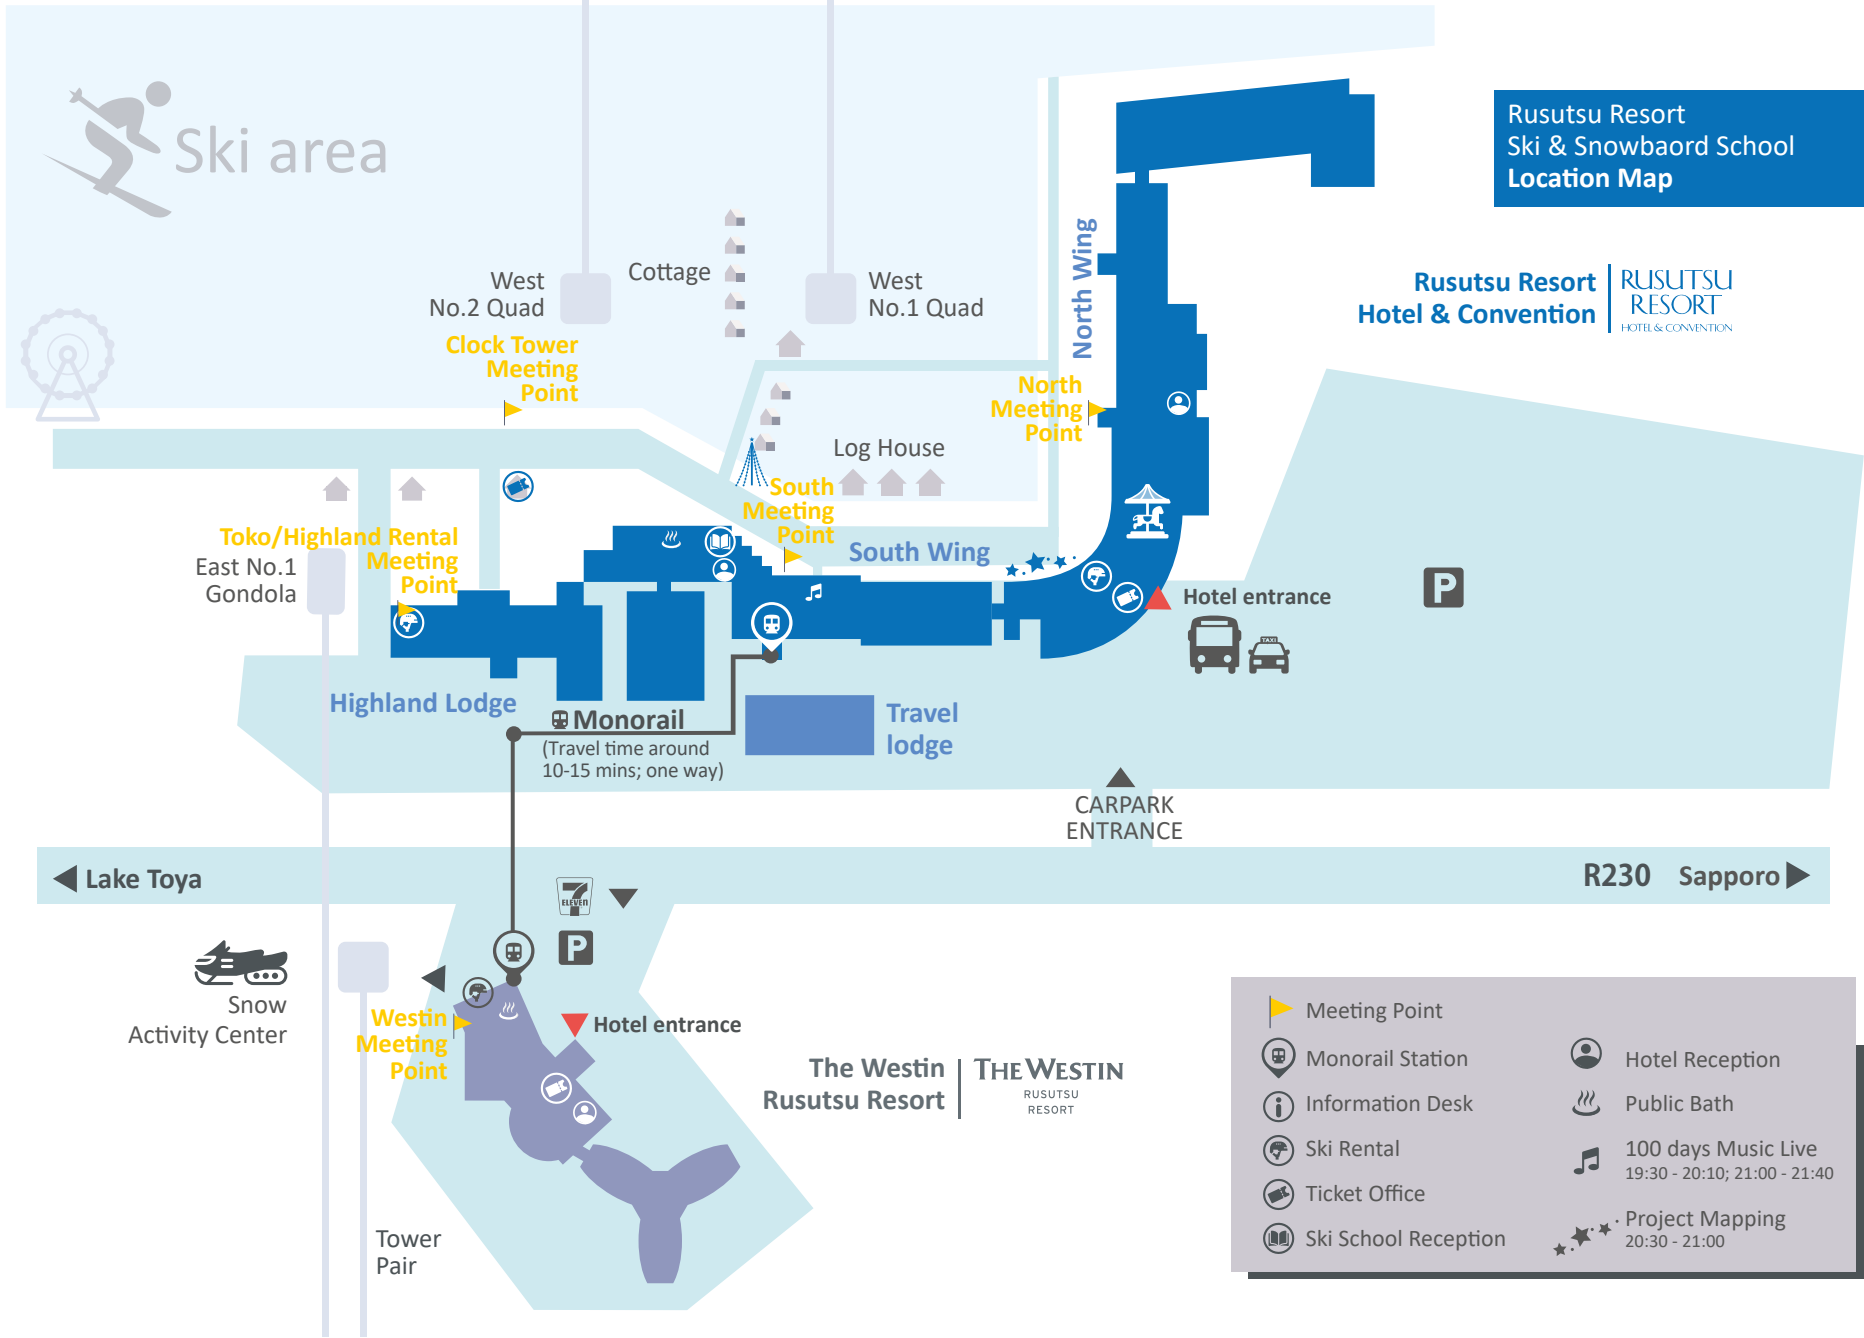

**Rusutsu Resort
Ski & Snowboard School
Location Map**

Meeting Point	Hotel Reception
Monorail Station	Public Bath
Information Desk	100 days Music Live 19:30 - 20:10; 21:00 - 21:40
Ski Rental	Project Mapping 20:30 - 21:00
Ticket Office	
Ski School Reception	