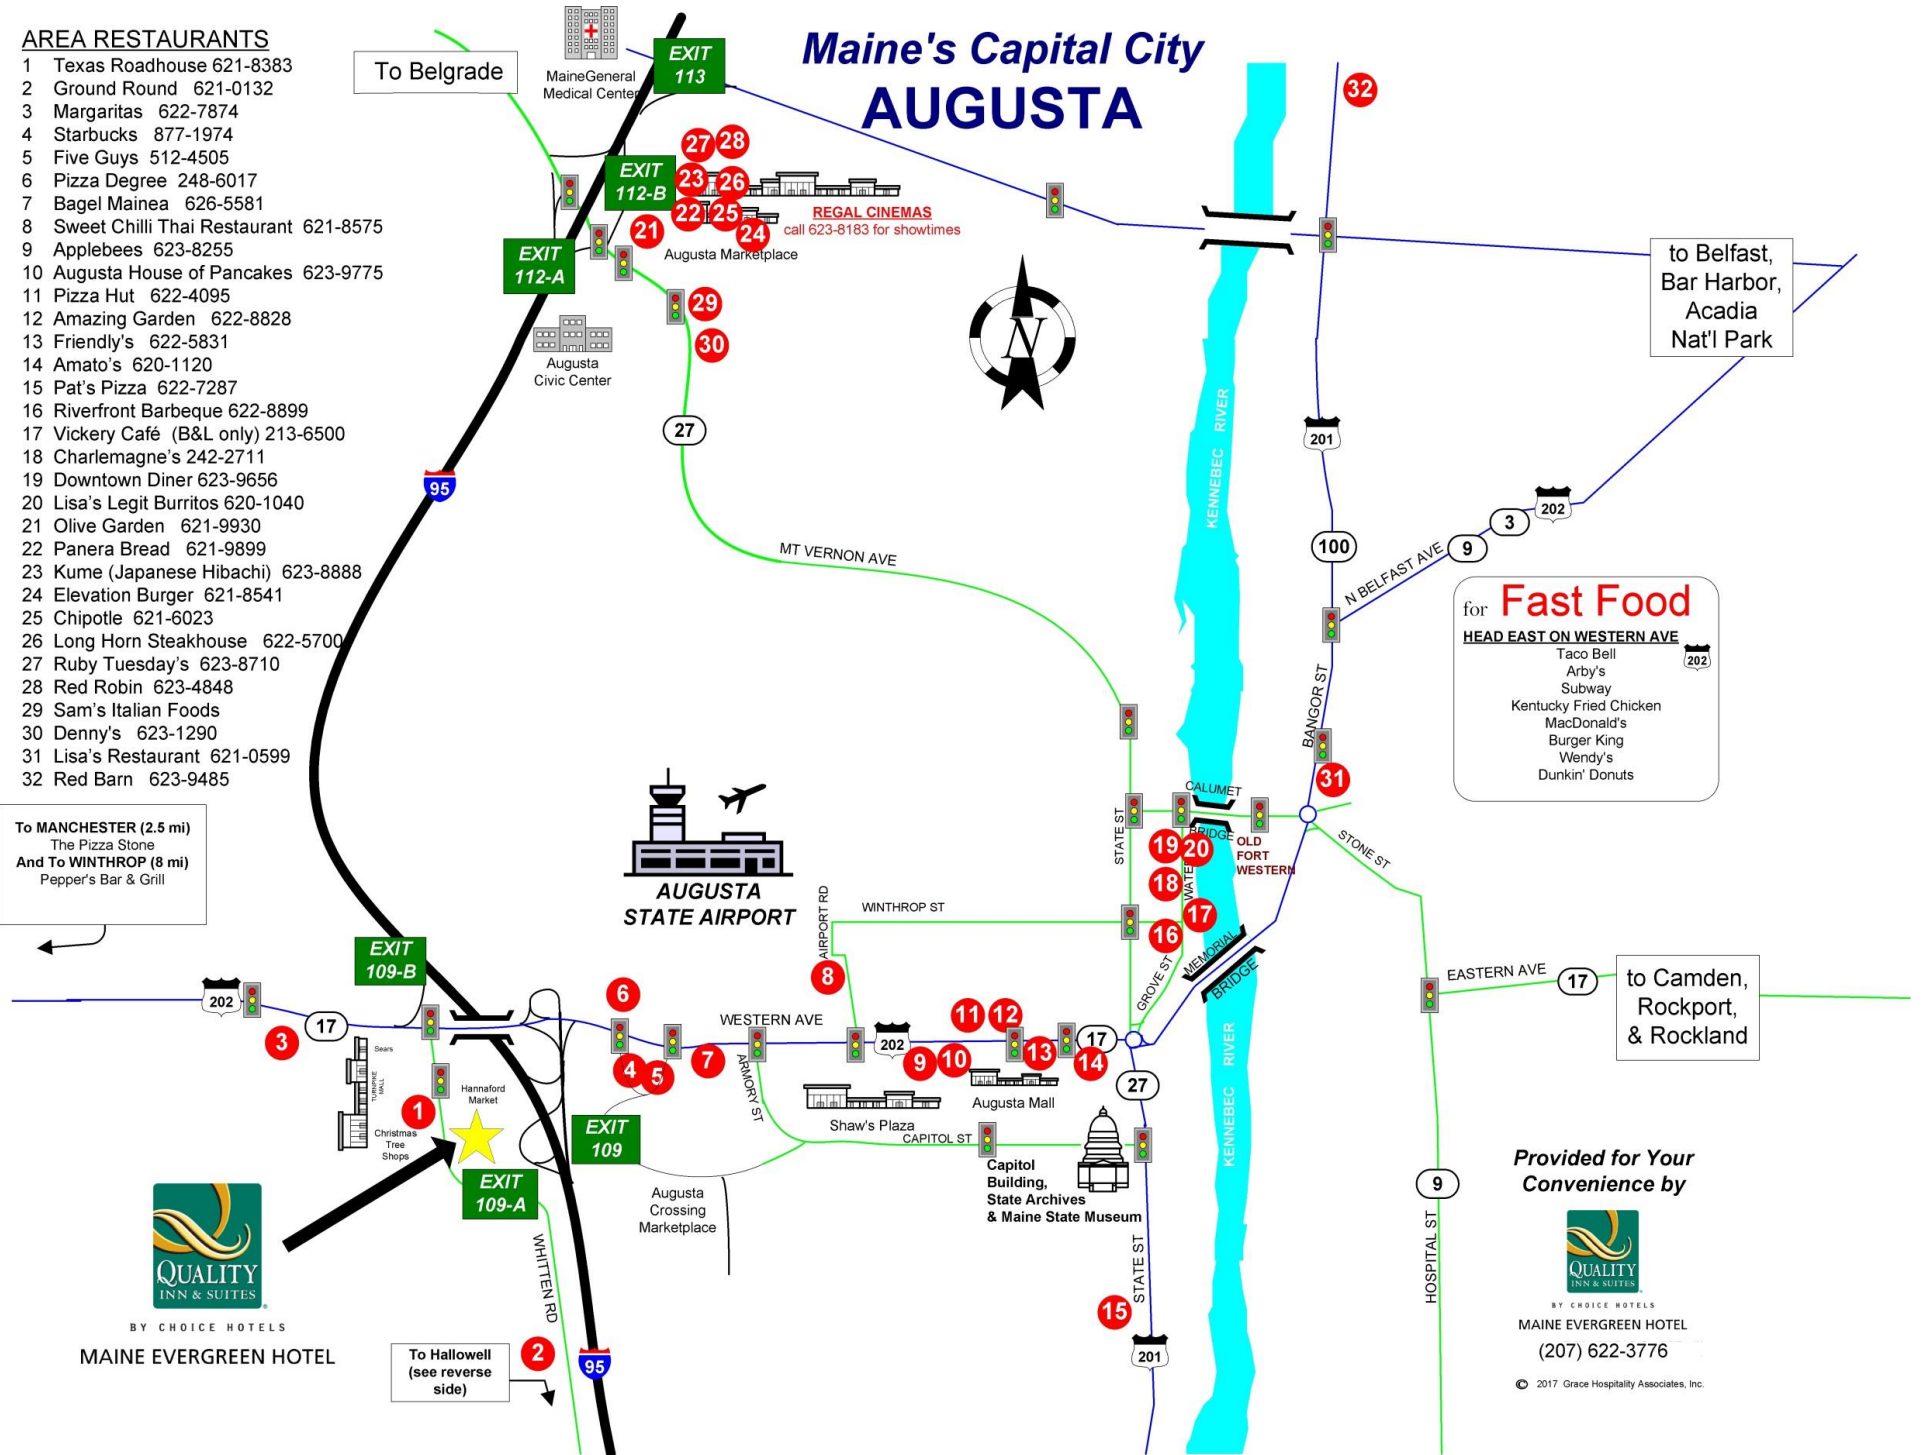

To MANCHESTER (2.5 mi)  
The Pizza Stone  
And To WINTHROP (8 mi)  
Pepper's Bar & Grill

# Maine's Capital City AUGUSTA

for **Fast Food**  
HEAD EAST ON WESTERN AVE  
Taco Bell  
Arby's  
Subway  
Kentucky Fried Chicken  
MacDonald's  
Burger King  
Wendy's  
Dunkin' Donuts

Provided for Your  
Convenience by

# Historic Hallowell

Just 5 minutes to a quaint  
riverfront community with some  
of the best dining around!

WINTHROP ST

STATE ST

## AREA RESTAURANTS

- 
- 1
  - 2
  - 3
  - 4
  - 5
  - 6
  - 7
  - 8
  - 9
  - 10

- 1 Buddy's Diner 621-4114
- 2 The Liberal Cup 623-2739
- 3 Quarry Tap Room 213-6173
- 4 Juiced (B & L only) 623-7700
- 5 Kennebec Pizza Co. 623-0500
- 6 Joyce's 512-8433
- 7 Slates 622-9575
- 8 Lucky Garden (Chinese) 622-3465
- 9 Cafe De Bangkok (Thai & Sushi) 622-2638
- 10 Brews & Views 213-4848