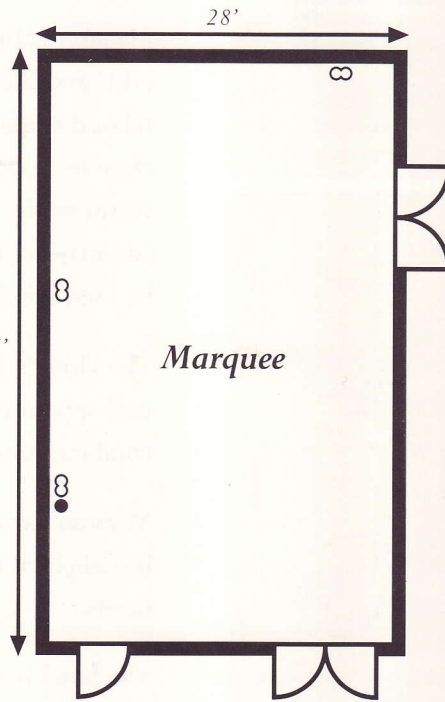

Meeting Room Recommended Capacities

- Telephone Socket
- ∞ Double Socket
- Light Switch/Dimmer
- ⊗ TV Point

Room	Theatre	U-Shape	Boardroom	Dinner
Robert Peel Suite	50	25	26	28
Garden Room	25	15	18	18
Library			8	10
Drawing Room	50	20	24	26
Marquee	150			120