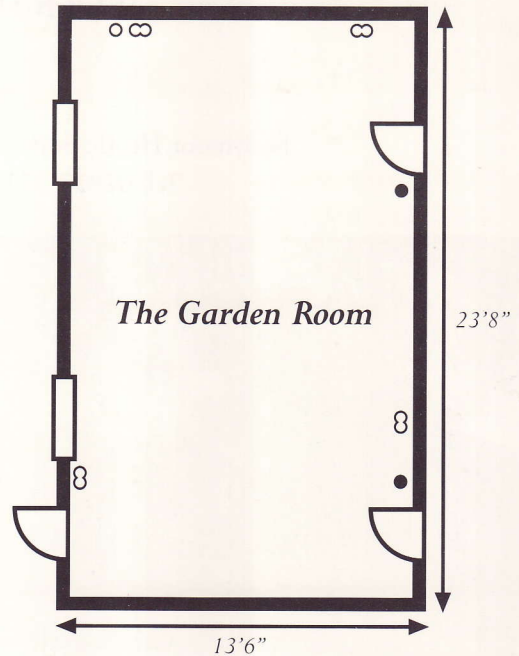

Meeting Room Recommended Capacities

- Telephone Socket
- ∞ Double Socket
- Light Switch/Dimmer
- ⊗ TV Point

Room	Theatre	U-Shape	Boardroom	Dinner
Robert Peel Suite	50	25	26	28
Garden Room	25	15	18	18
Library			8	10
Drawing Room	50	20	24	26
Marquee	150			120