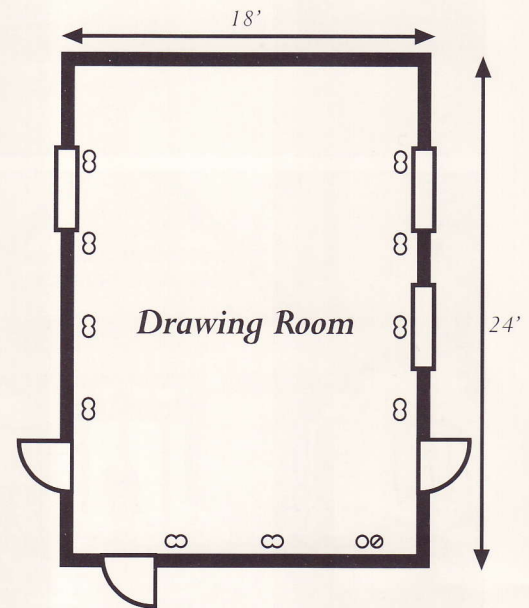

Meeting Room Recommended Capacities

- Telephone Socket
- ∞ Double Socket
- Light Switch/Dimmer
- ⊗ TV Point

Room	Theatre	U-Shape	Boardroom	Dinner
Robert Peel Suite	50	25	26	28
Garden Room	25	15	18	18
Library			8	10
Drawing Room	50	20	24	26
Marquee	150			120