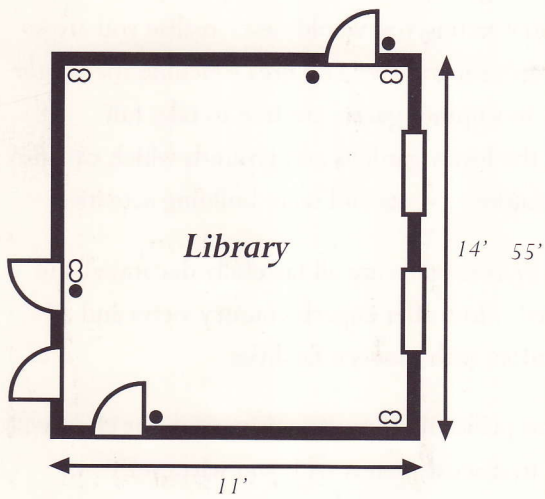

Meeting Room Recommended Capacities

- Telephone Socket
- ∞ Double Socket
- Light Switch/Dimmer
- ⊗ TV Point

Room	Theatre	U-Shape	Boardroom	Dinner
Robert Peel Suite	50	25	26	28
Garden Room	25	15	18	18
Library			8	10
Drawing Room	50	20	24	26
Marquee	150			120