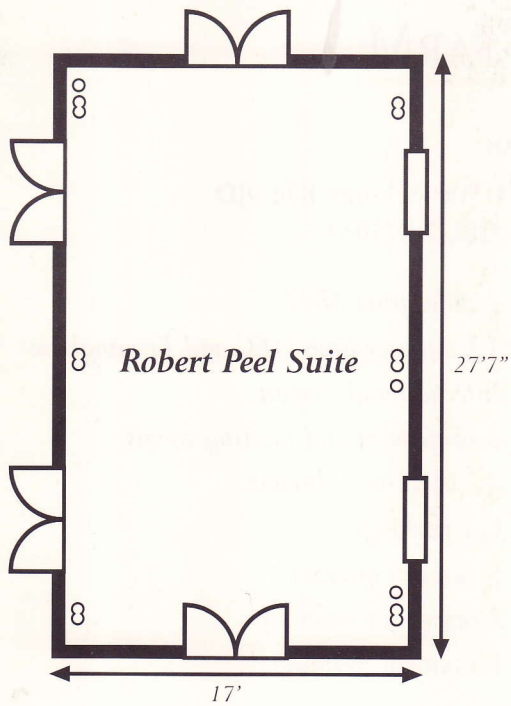

Meeting Room Recommended Capacities

- Telephone Socket
- ∞ Double Socket
- Light Switch/Dimmer
- ⊗ TV Point

Room	Theatre	U-Shape	Boardroom	Dinner
Robert Peel Suite	50	25	26	28
Garden Room	25	15	18	18
Library			8	10
Drawing Room	50	20	24	26
Marquee	150			120