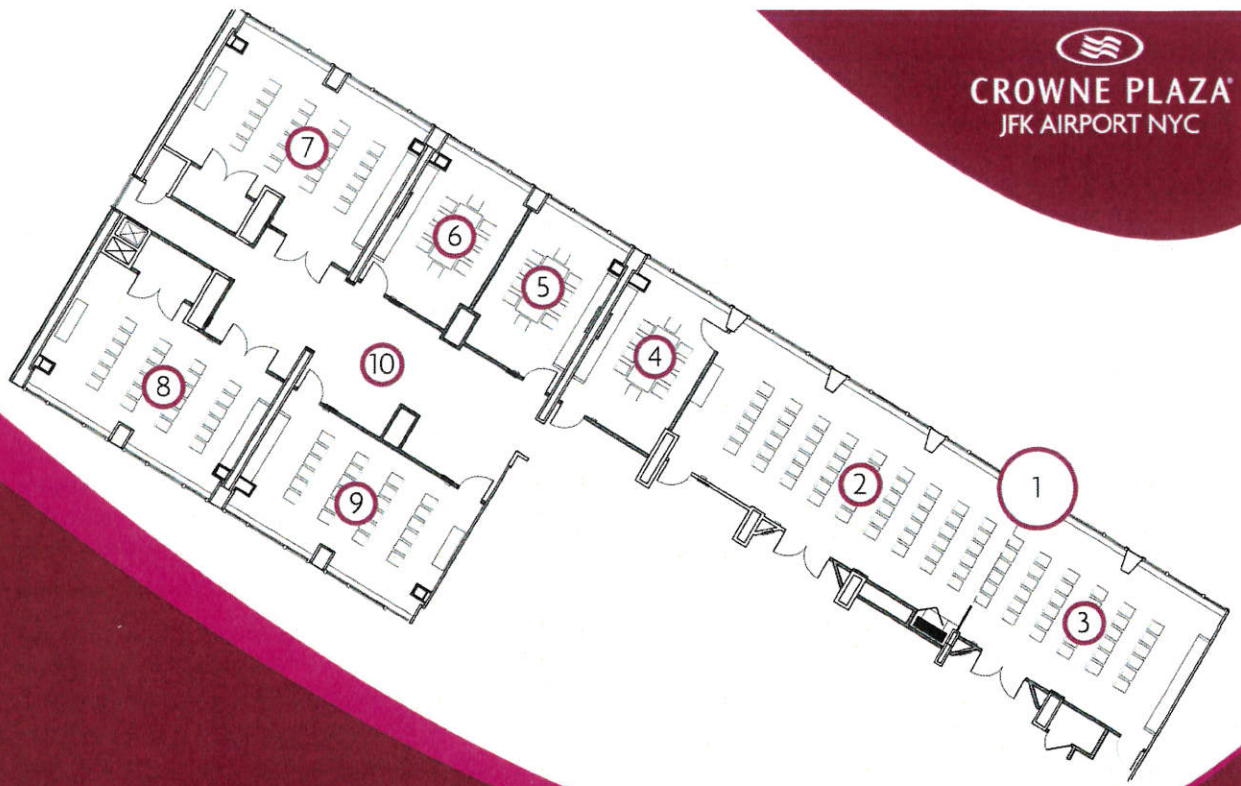

## DID YOU KNOW THERE IS REMARKABLE MEETING SPACE NEAR JFK?

MEETING SPACE	TOTAL SQ.FT	BANQUET	BOARDROOM	CLASSROOM	CONFERENCE	RECEPTION	THEATRE
① Wright Brothers	1,386	115	46	58	46	139	154
② Orville Wright	840	70	28	35	28	84	93
③ Wilbur Wright	546	45	18	26	18	55	61
④ Chuck Yeager	270	-	10	-	10	15	-
⑤ Chesley Sullenberger	270	-	10	-	10	15	-
⑥ Charles Lindbergh	270	-	10	-	10	15	-
⑦ Samuel Langley	506	42	16	21	16	51	56
⑧ Howard Hughes	485	40	16	20	16	49	54
⑨ Amelia Earhart	456	38	15	19	15	46	51
⑩ Pre Function	627	-	-	-	-	-	-
Igor Sikorsky (Lower Level)	491	-	20	-	20	-	-
Neil Armstrong (Lower Level)	275	-	14	-	14	-	-

### WRIGHT BROTHERS ROOM

- Room can divide in to two, each room has an identical set up
- 110" drop down screen
- Ceiling mounted projector
- Individual sound system
- Room has southern exposure

### BOARDROOMS

- 50" HDTV
- Polycom Voice Station 500 speaker phone
- Conference table with built in AV connections and power outlets
- Remote controlled blinds
- Southern exposure

### CONFERENCE ROOMS

- 95" drop down screen
- Ceiling mounted projector
- Individual sound system
- Remote controlled blinds
- Rooms have either north or south exposure