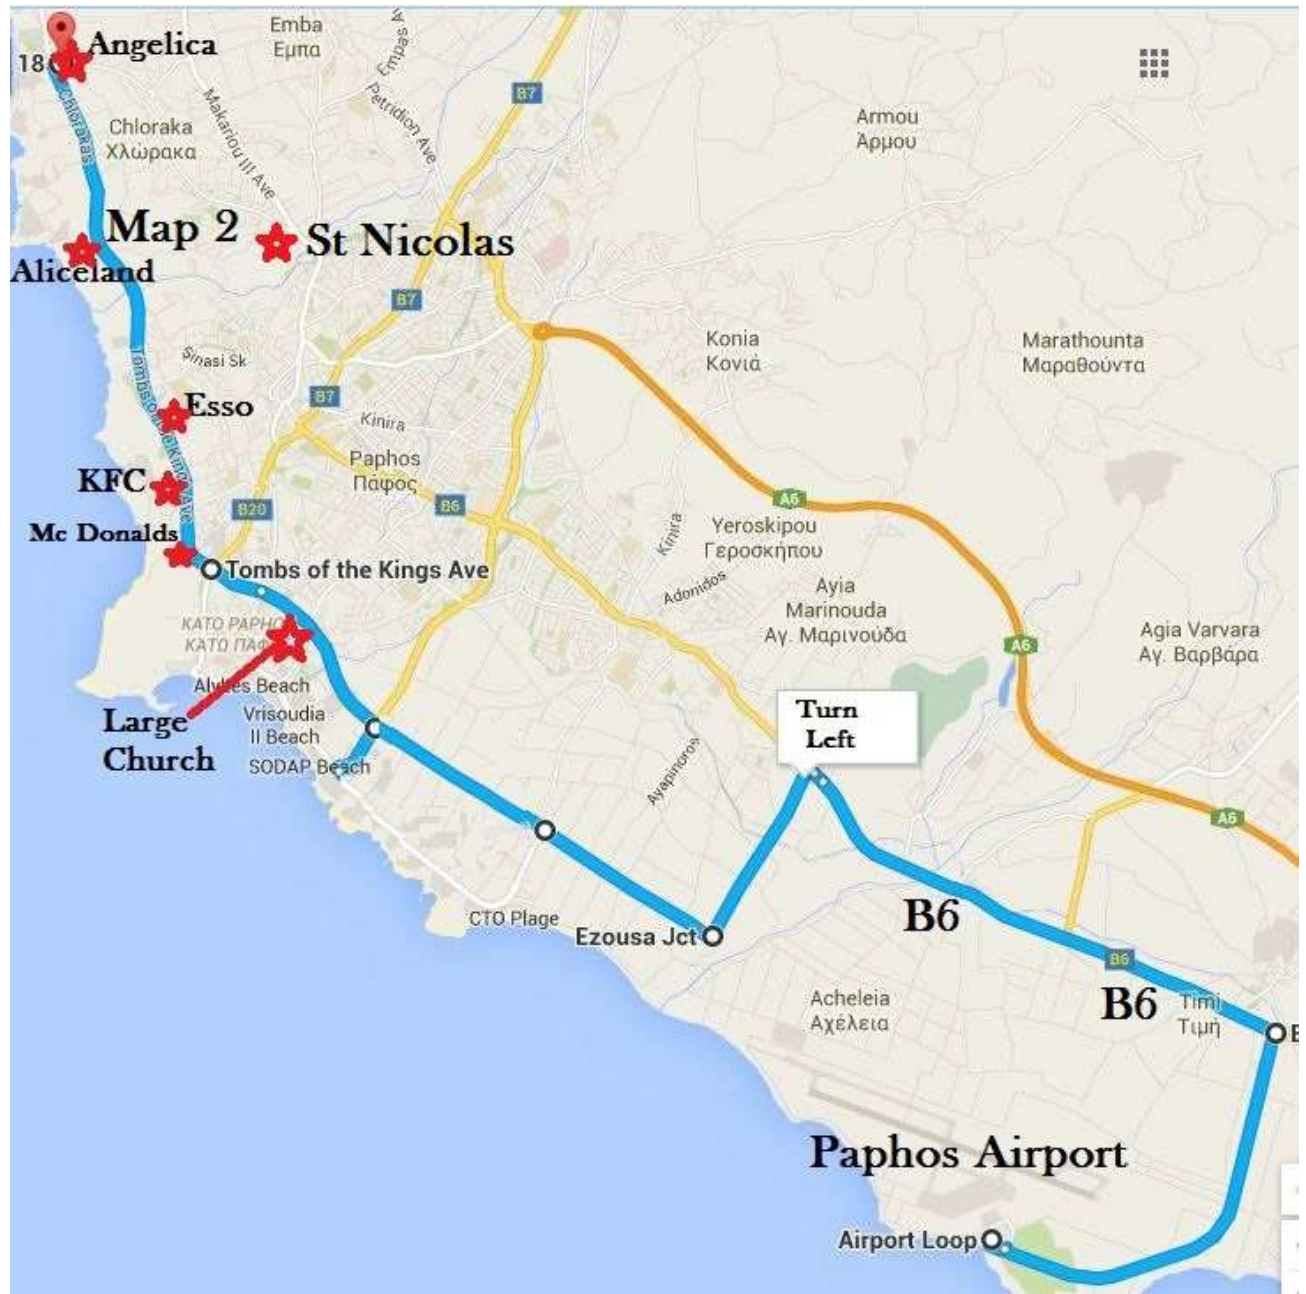

Map One

St Nicolas Elegant Residence, Pindou Road, 8220, Chlorakas, Paphos, Cyprus
Tel:-00357 26271558 Fax:- 00357 26271886 Mobile 00357 97641348