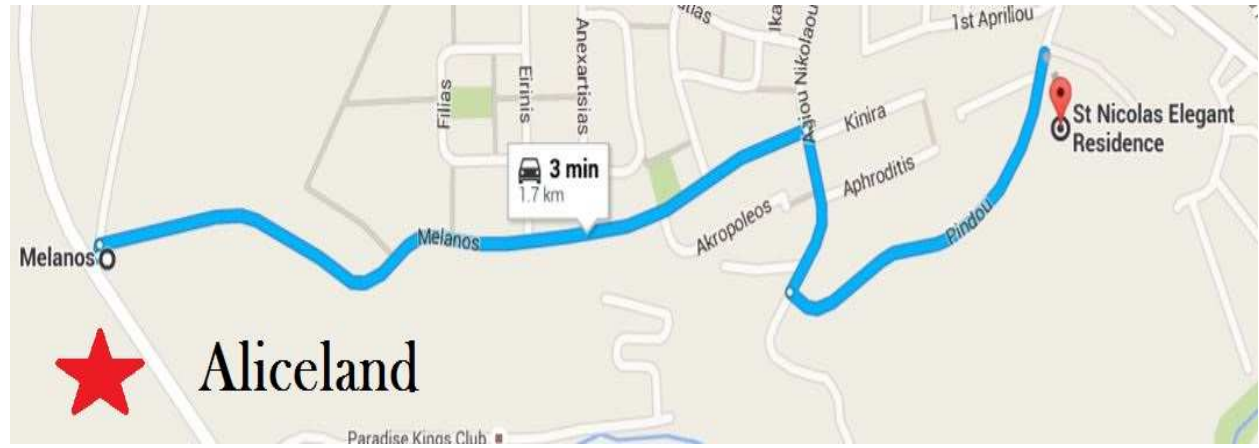

Map Two

Directions from Paphos Airport to St Nicolas Elegant Residence Chlorakas

For assistance during office hours call:-

00357 26271558 or 00357 97641348

24 Hours Arrivals or Assistance call:- 00357 97647022

GPS for St Nicolas Elegant Residence 34.4728 N – 32.2539 E

Google Maps 34.791630 32.417804