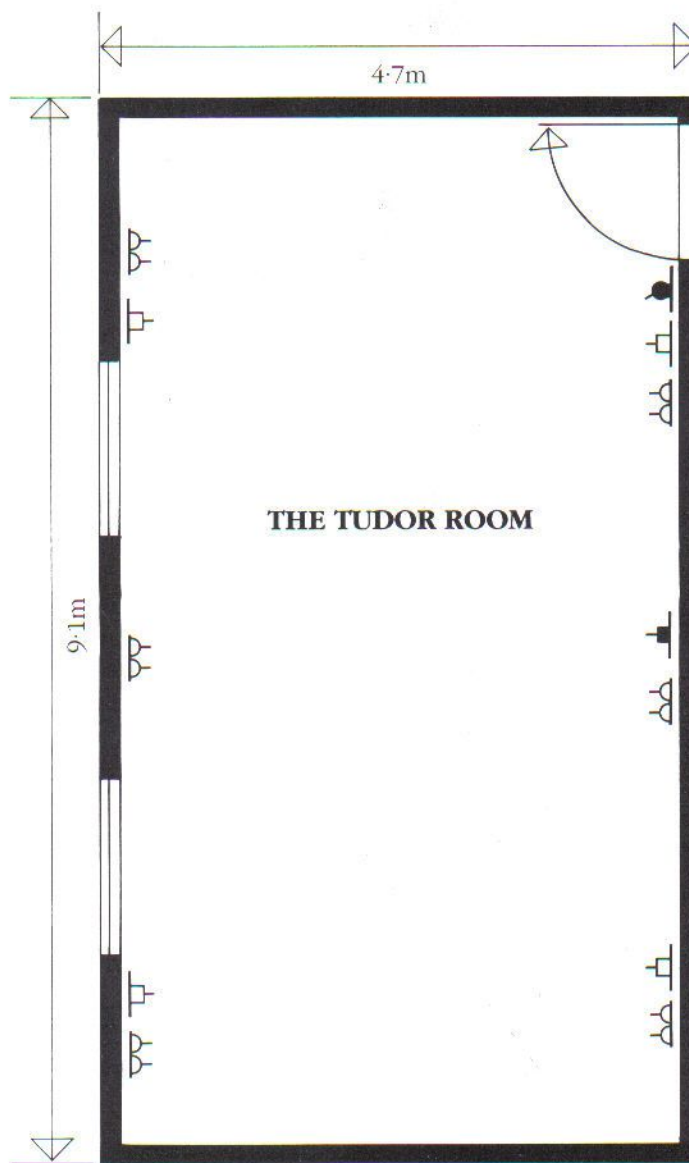

Meeting Room Recommended Capacities

ROOM	THEATRE	U-SHAPE	BOARDROOM	DINNER
TUDOR ROOM	50	18	24	35

-  Telephone Socket
-  Double Socket
-  Light Switch
-  TV point

High Street, Colchester, Essex CO1 1DJ
 Telephone: (0206) 577986 Facsimile: (0206) 578207