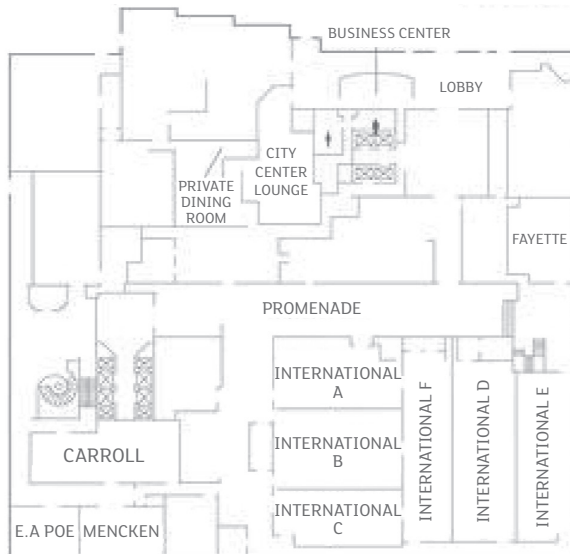

Meeting Room Amenities Include:

- 20,000 sq ft of flexible meeting and event space
- High-speed Internet access
- Dedicated event coordinator
- On-site catering and AV services

Services:

- Valet parking
- Airport shuttle
- Dry cleaning services
- Pet friendly accommodations (dogs up to 50 pounds)
- *fees may apply

Radisson Hotel Baltimore Downtown-Inner Harbor
101 W Fayette Street
Baltimore, MD 21201

To find out more, visit Radisson.com or call 1-800-333-3333

+1 (410) 752-1100
radissonbaltimoreharbor.com

Meeting & Event Space

Room Dimensions and Seating Capacity

Room Name	Sq. Ft.	Dim.	Banquet (10) to a table	Theater	Conference (2) per table	Reception	Classroom (2) per table	U-Shape Outside	Dinner Dance (10) to a table
International Ballroom <small>Includes raised stage</small>	12240	90x136	770	1,300	-	1,500	516	-	650
International A	1767	31x57	100	150	32	170	76	36	-
International B	1881	33x57	120	182	32	180	80	36	-
International C	1482	57x26	80	148	32	170	60	36	-
International D	2320	29x80	120	195	-	250	72	-	-
International E	1944	27x72	120	170	-	150	76	-	-
International F	1600	20x80	70	120	-	120	64	-	-
Intl A+B+C	5130	90x57	270	500	-	600	200	-	230
Intl A+B+C+F+D	9630	90x107	650	900	-	1000	440	-	480
Intl D+F	3920	80x49	220	375	-	400	144	-	180
Carroll	1735	67x26	80	170	36	160	60	36	-
Mencken	726	22x33	40	60	20	65	24	18	-
E.A. Poe	770	22x35	40	60	20	65	24	18	-
Fayette	851	37x23	50	70	20	75	26	22	-
Pratt	1794	27x70	100	165	40	160	66	40	-
Pratt A	880	27x34	50	66	20	80	30	20	-
Pratt B	858	27x33	50	77	20	80	36	20	-
Hopkins	820	20x41	50	77	20	80	28	20	-
Peale	440	20x22	20	30	12	-	-	12	-
Douglas	448	20x23	20	30	12	-	-	12	-

LOBBY LEVEL

LOWER LEVEL