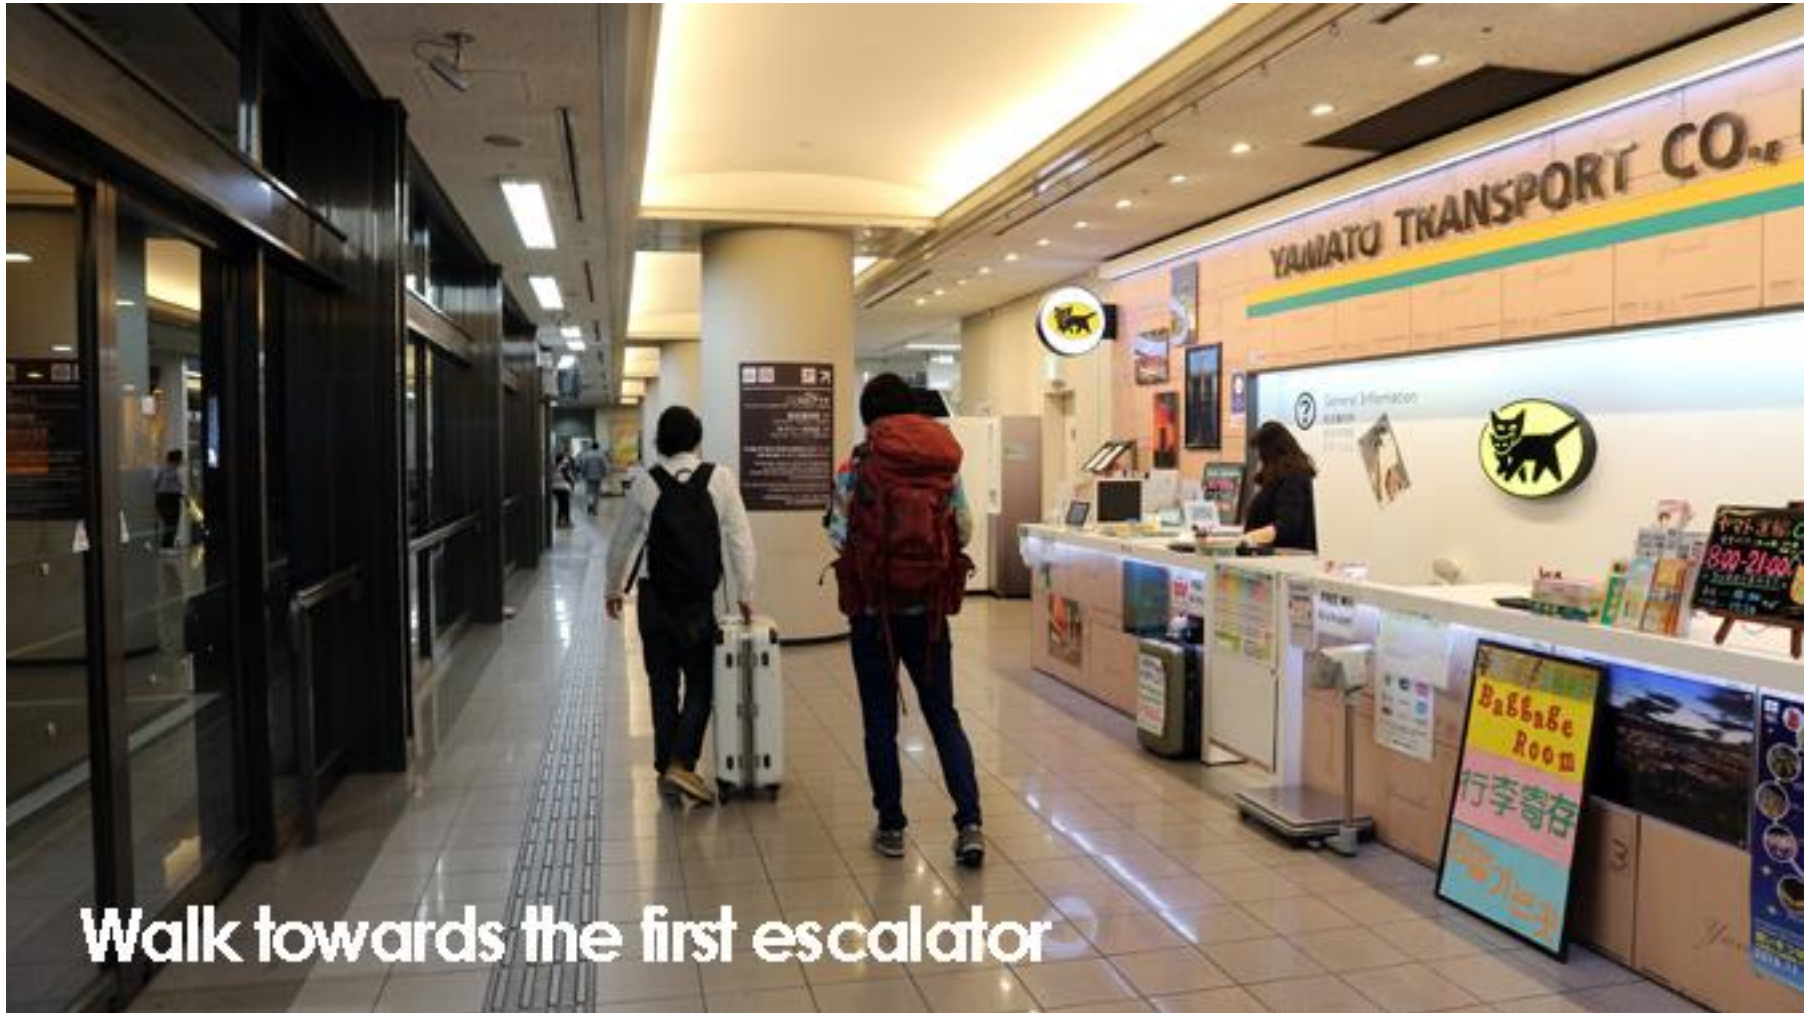

How to Get to Khaosan World Namba from OCAT

① Buses arrive at Gate 9 or 10

From the Osaka City Air Terminal (OCAT)
Highway Bus Station Gate #9/#10

② Walk to an escalator

③ Take the escalator to the 1st floor

④ Turn right after the escalator

⑤ You will find the East exit

⑥ Go out from the East exit

⑦ Go straight

⑧ Cross the street and continue straight forward

⑨ You will find Khaosan World Namba Hostel
on you left