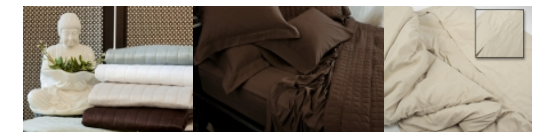

### BENEFITS AND FEATURES

- Looks and feels like 600 count cotton
- Performance fabric
- Designed for breathability & comfort
- 100% recyclable
- Eco-friendly micro-fiber
- Quick drying
- No ironing required
- Treated for stain release
- Recommended for sensitive skin
- Extra fine weave protects from dust mite allergens
- 18" deep pockets to fit newer pillow top mattresses

### A BETTER SLEEPING EXPERIENCE

An independent research firm determined people sleep two hours longer, fall asleep faster and wake up less frequently when sleeping on Comphy sheets.

### OPTIONS & COLORS

Cream White Tea Green

Chocolate Silver Blue

Quilted Blankets Sheet Sets Duvet Covers

The duvet covers, quilted blankets, comforters and sheet sets are all available in the above colors. Set includes one fitted, one flat and two pillowcases. Color samples are available in the inn's main house hallway.