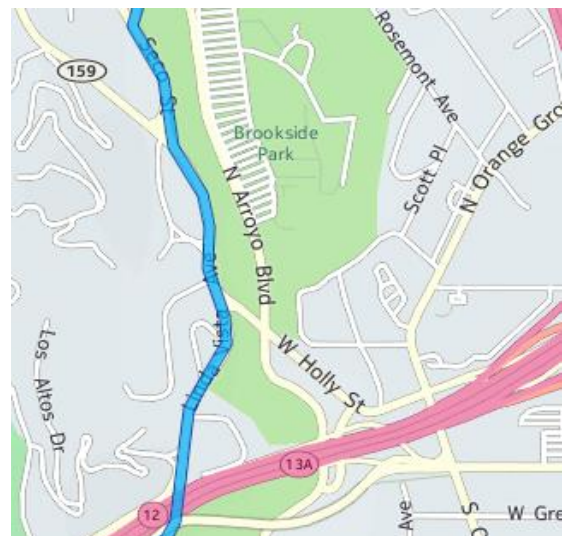

Walking Directions from the Hotel to the Rose Bowl Stadium

Estimated distance: 4.1 mi / 1 hour – 40 minutes

Starting point: **Comfort Inn Near Old Town Pasadena**
In Eagle Rock CA
2300 Colorado Blvd. Los Angeles, CA 90041
Tel: (323) 256 - 1199

1 Head East on Colorado Blvd. toward Eagle Rock Blvd. 2.9 mi

2 Take a slight Right onto Linda Vista Ave. 0.3 mi

3 Continue on Linda Vista Ave 0.4 mi

4 Turn Right onto Seco St.

0.3 mi.

5 Turn Left onto N Arroyo Blvd.

0.2 mi

6 Arrive at the Rose Bowl Stadium

1001 Rose Bowl Dr. Pasadena, CA 91103