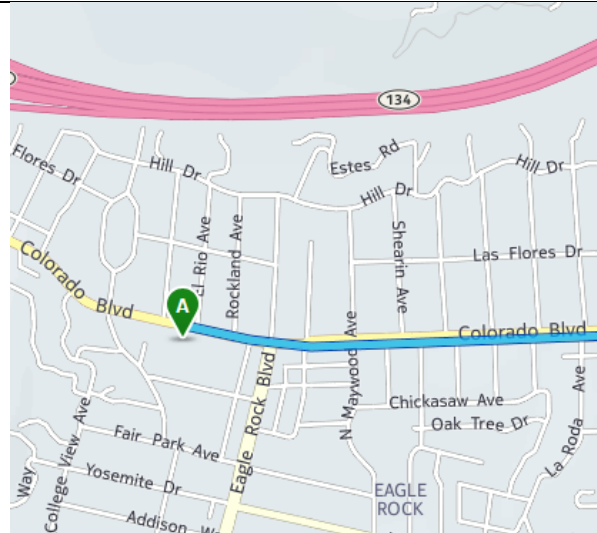

Walking Directions from the Hotel to the Rose Bowl Stadium

Estimated distance: 4.1 mi / 1 hour – 40 minutes

Starting point: **Comfort Inn Near Old Town Pasadena**
In Eagle Rock CA
2300 Colorado Blvd. Los Angeles, CA 90041
Tel: (323) 256 - 1199

1 Head East on Colorado Blvd. toward Eagle Rock Blvd. 2.9 mi

2 Take a slight Right onto Linda Vista Ave. 0.3 mi

3 Continue on Linda Vista Ave 0.4 mi

4 Turn Right onto Seco St.

0.3 mi.

5 Turn Left onto N Arroyo Blvd.

0.2 mi

6 Arrive at the Rose Bowl Stadium

1001 Rose Bowl Dr. Pasadena, CA 91103