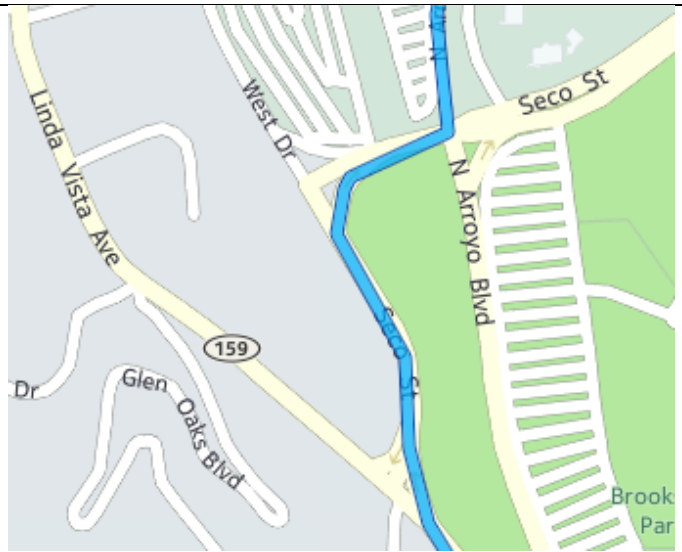

Walking Directions from the Hotel to the Rose Bowl Stadium

Estimated distance: 4.1 mi / 1 hour – 40 minutes

Starting point: **Comfort Inn Near Old Town Pasadena**
In Eagle Rock CA
2300 Colorado Blvd. Los Angeles, CA 90041
Tel: (323) 256 - 1199

1 Head East on Colorado Blvd. toward Eagle Rock Blvd. 2.9 mi

2 Take a slight Right onto Linda Vista Ave. 0.3 mi

3 Continue on Linda Vista Ave 0.4 mi

4 Turn Right onto Seco St.

0.3 mi.

5 Turn Left onto N Arroyo Blvd.

0.2 mi

6 Arrive at the Rose Bowl Stadium

1001 Rose Bowl Dr. Pasadena, CA 91103