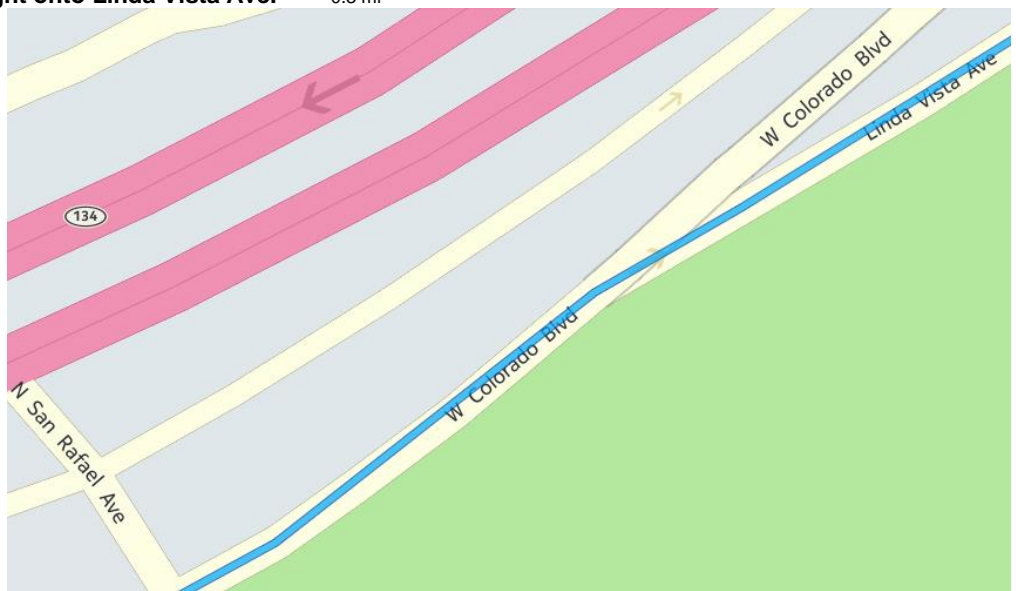

Walking Directions from the Hotel to the Rose Bowl Stadium

Estimated distance: 4.1 mi / 1 hour – 40 minutes

Starting point: **Comfort Inn Near Old Town Pasadena**
In Eagle Rock CA
2300 Colorado Blvd. Los Angeles, CA 90041
Tel: (323) 256 - 1199

1 Head East on Colorado Blvd. toward Eagle Rock Blvd. 2.9 mi

2 Take a slight Right onto Linda Vista Ave. 0.3 mi

3 Continue on Linda Vista Ave 0.4 mi

4 Turn Right onto Seco St.

0.3 mi.

5 Turn Left onto N Arroyo Blvd.

0.2 mi

6 Arrive at the Rose Bowl Stadium

1001 Rose Bowl Dr. Pasadena, CA 91103