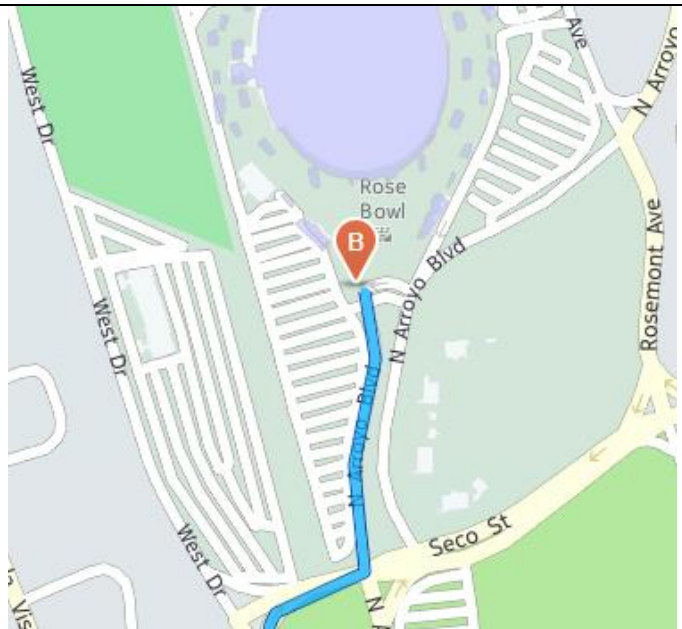

Walking Directions from the Hotel to the Rose Bowl Stadium

Estimated distance: 4.1 mi / 1 hour – 40 minutes

Starting point: **Comfort Inn Near Old Town Pasadena**
In Eagle Rock CA
2300 Colorado Blvd. Los Angeles, CA 90041
Tel: (323) 256 - 1199

1 Head East on Colorado Blvd. toward Eagle Rock Blvd. 2.9 mi

2 Take a slight Right onto Linda Vista Ave. 0.3 mi

3 Continue on Linda Vista Ave 0.4 mi

4 Turn Right onto Seco St.

0.3 mi.

5 Turn Left onto N Arroyo Blvd.

0.2 mi

6 Arrive at the Rose Bowl Stadium

1001 Rose Bowl Dr. Pasadena, CA 91103