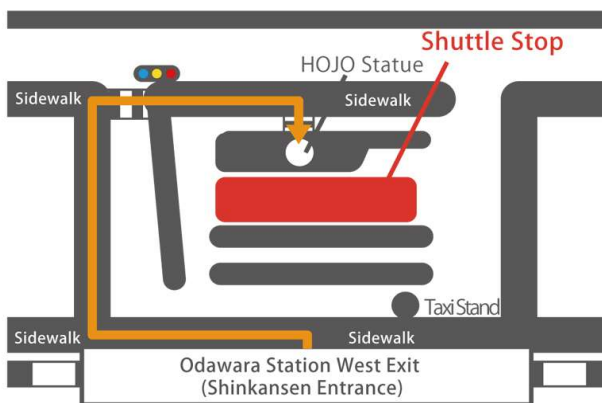

Reservation
Only

Odawara Station(West Exit) ↔ Hakone Hotel Free Shuttle Service Information

Hakone Hotel offers free shuttle service to its guests.
Please see the time table of the shuttle as below.

Time Table

From Odawara Station (West Exit)		
* 11:30	14:00	16:00

*From July 1st, 2018, departure time will be changed to 11:15.

From Hakone Hotel		
10:30	13:00	15:00

- ※It takes about 40 minutes for the one way.
The above timetable is only a schedule.
- ※Actual times may vary due to traffic conditions or other reasons.

Boarding location

【From Odawara Station to Hakone Hotel】

- Odawara Station West Exit (Shinkansen Entrance)
- ※Please see the map below:

【From Hakone Hotel to Odawara Station】

- Entrance at Hakone Hotel

Note

- This shuttle service is for overnight guests only, and reservations are required.
- Maximum seating capacity is 18 persons. If the shuttle is full to capacity, no further guests may board.
- You may not get off or board between the destinations.
- The shuttle is non-smoking.