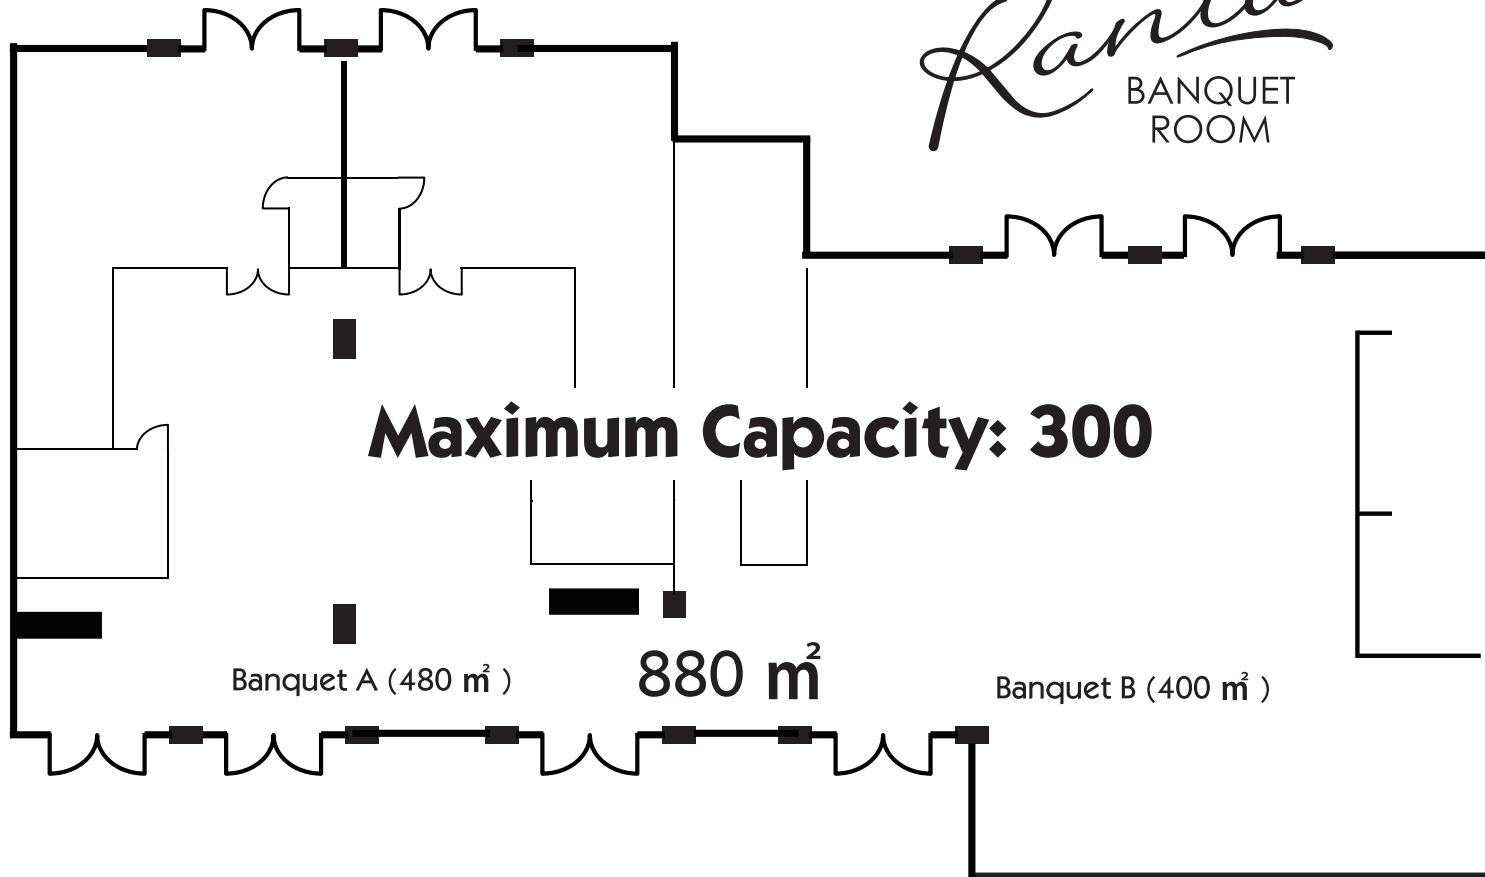

*Kanta*  
SALON

*Kanta*  
BANQUET ROOM

Maximum Capacity: 300

ROOM: 160

SALON: 140

Banquet: 128

Classroom: 80

Theater: 150