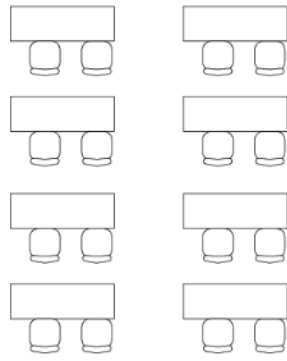

## Meeting Room Set Up Options

**Theatre**

**Classroom**

**Panel**

**U Shape**

**Conference**

**Work Station**

**Hollow Square**

**Chevron**

Style	Theatre	Classroom	Panel	U Shape	Conference	Work Station	Hollow Square	Chevron
<b>Guest Capacity</b>	46	30	12	18	18	36	24	24

The Meeting Room measures 36' x 18' x 7' / 648 square feet with a maximum capacity of 46 people.