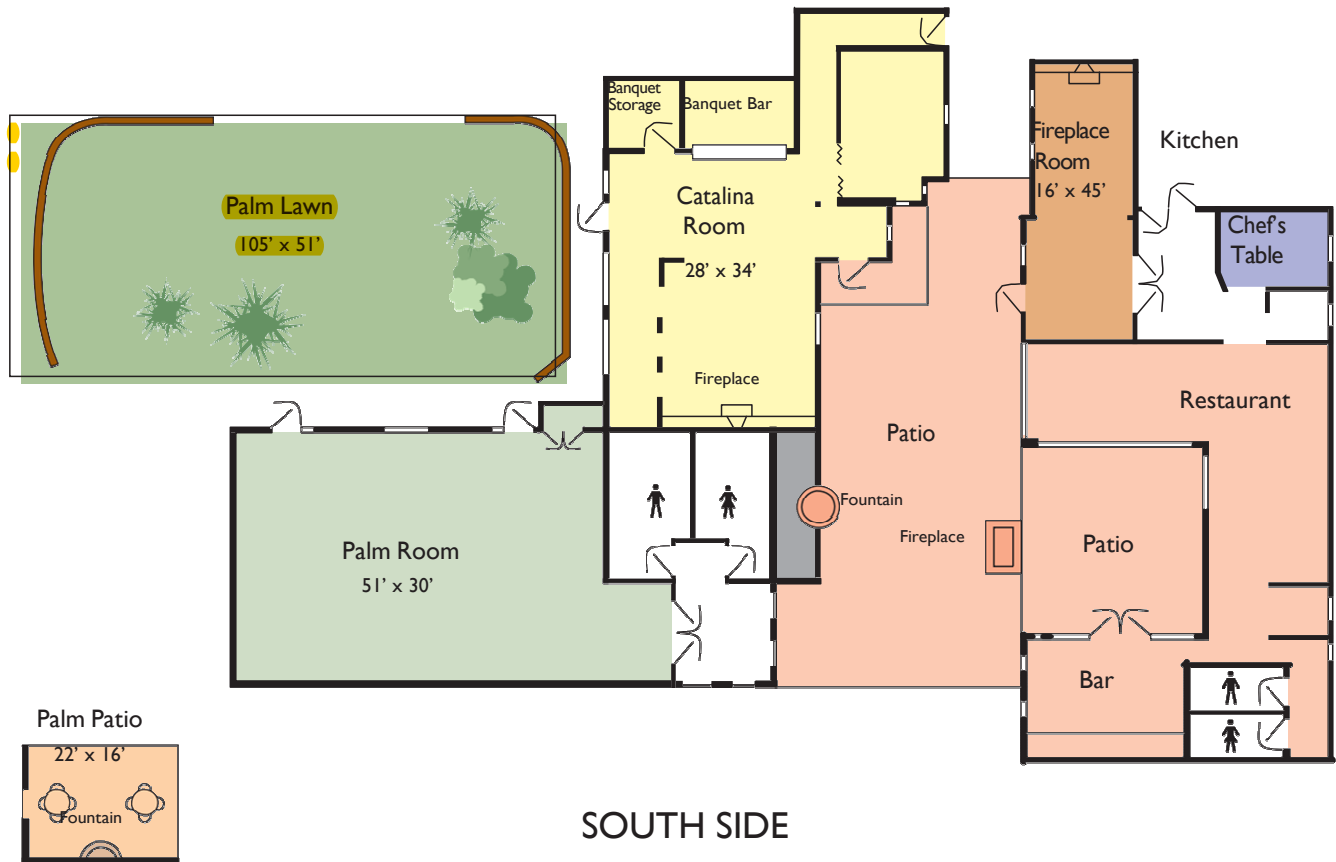

Location: South Side

	Cocktail Reception	Banquet Seating	Theater Seating	Classroom Seating	Conference Seating	U-Shape Seating	Width	Length	Square Feet	Ceiling Height
Palm Room	200	150	200	100	46	50	30'	51'	1530	11'6"
Catalina Room	75	40	60	40	30	30	28'	34'	952	9'
Fireplace Room	60	40	60	35	30	n/a	16'	45'	720	10'
Palm Lawn	400	50	200	n/a	n/a	n/a	51'	105'	5,355	n/a
Chef's Table	n/a	12	n/a	n/a	n/a	n/a	n/a	n/a	n/a	n/a
Palm Patio	100	50	n/a	n/a	n/a	n/a	22'	16'	352	n/a

HACIENDA

Location: Hacienda

	Cocktail Reception	Banquet Seating	Theater Seating	Classroom Seating	Conference Seating	U-Shape Seating	Width	Length	Square Feet	Ceiling Height
Board Room	n/a	n/a	n/a	n/a	10	n/a	9'	23'	207	10'
Library	15	n/a	n/a	n/a	n/a	n/a	12'	27'	324	10'6"
Hacienda Lawn	100	60	80	n/a	n/a	n/a	27'	30'	810	n/a
Poolside	25	n/a	n/a	n/a	n/a	n/a	9'	21'	189	n/a