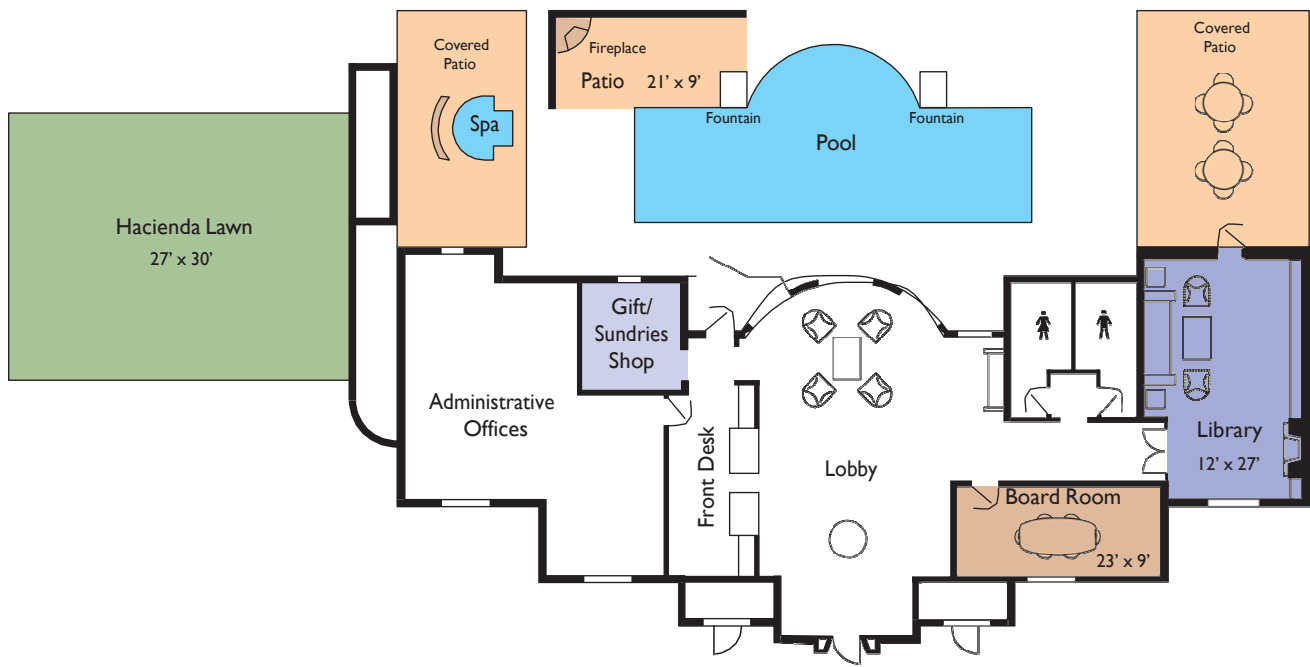

Location: South Side

	Cocktail Reception	Banquet Seating	Theater Seating	Classroom Seating	Conference Seating	U-Shape Seating	Width	Length	Square Feet	Ceiling Height
Palm Room	200	150	200	100	46	50	30'	51'	1530	11'6"
Catalina Room	75	40	60	40	30	30	28'	34'	952	9'
Fireplace Room	60	40	60	35	30	n/a	16'	45'	720	10'
Palm Lawn	400	50	200	n/a	n/a	n/a	51'	105'	5,355	n/a
Chef's Table	n/a	12	n/a	n/a	n/a	n/a	n/a	n/a	n/a	n/a
Palm Patio	100	50	n/a	n/a	n/a	n/a	22'	16'	352	n/a

HACIENDA

Location: Hacienda

	Cocktail Reception	Banquet Seating	Theater Seating	Classroom Seating	Conference Seating	U-Shape Seating	Width	Length	Square Feet	Ceiling Height
Board Room	n/a	n/a	n/a	n/a	10	n/a	9'	23'	207	10'
Library	15	n/a	n/a	n/a	n/a	n/a	12'	27'	324	10'6"
Hacienda Lawn	100	60	80	n/a	n/a	n/a	27'	30'	810	n/a
Poolside	25	n/a	n/a	n/a	n/a	n/a	9'	21'	189	n/a