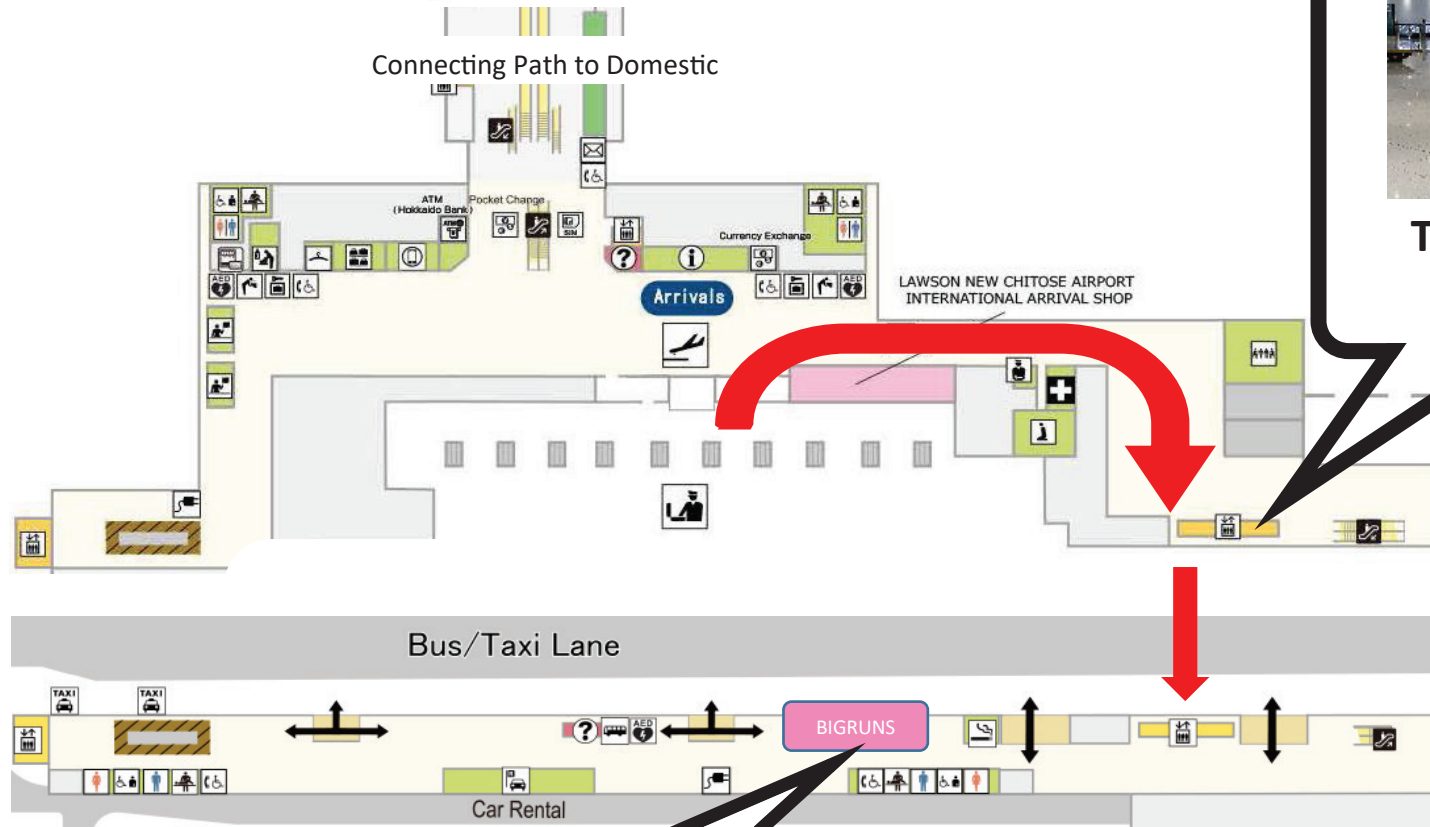

BIGRUNS BUS for RUSUTSU RESORT

International Terminal Meeting Point

2F

International : Arrival Lobby

Take this elevators to 1st floor

International Terminal Meeting Point

The sign for BIGRUNS bus is located next to the smoking area, located at **1st floor of the international terminal**.

Please be sure to arrive at the meeting point **15 mins** prior to departure time.

Please wait by this sign and our staff member will assist you.

Big Runs front desk +81-11-223-5830.