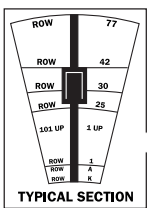

MAP LEGEND

ALL GATES ARE WHEELCHAIR ACCESSIBLE, EXCEPT GATE "E"

ALL STADIUM TUNNELS ARE WHEELCHAIR ACCESSIBLE, EXCEPT 9-13 AND 24-27

- ACCESSIBLE PATHWAY
- ACCESSIBLE PATHWAY THROUGH TUNNELS

T8 PLAYER / GUEST WILL CALL

ALL RESTROOMS / DRINKING FOUNTAINS ARE ACCESSIBLE

- MEN'S RESTROOM
- WOMEN'S RESTROOM
- UNISEX / TODDLER / ATTENDANT RESTROOM

ALL PHONES AND TDD'S ARE ACCESSIBLE

- COURTESY TELEPHONES HEARING AID COMPATIBLE
- ASSISTIVE LISTENING DEVICES AT TUNNEL 28
- FIRST AID / LOST & FOUND

911 POLICE HEADQUARTERS

S ROSE BOWL GAME PRESENTED BY VIZIO SHUTTLE DROP-OFF & PICK-UP

CUSTOMER SERVICE

GATE N (NORTH)