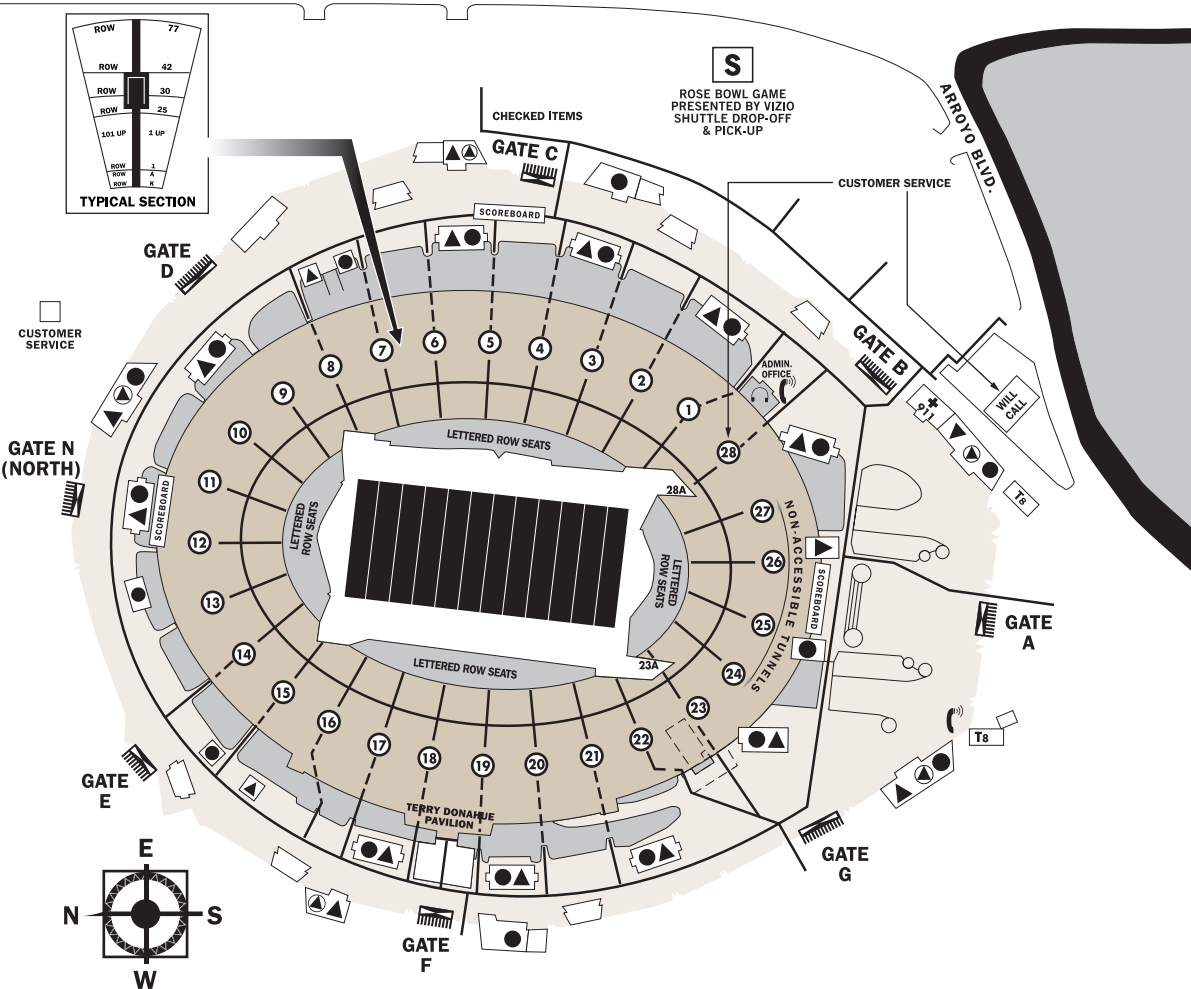

MAP LEGEND

ALL GATES ARE WHEELCHAIR ACCESSIBLE, EXCEPT GATE "E"

ALL STADIUM TUNNELS ARE WHEELCHAIR ACCESSIBLE, EXCEPT 9-13 AND 24-27

-  ACCESSIBLE PATHWAY
-  ACCESSIBLE PATHWAY THROUGH TUNNELS

T8 PLAYER / GUEST WILL CALL

ALL RESTROOMS / DRINKING FOUNTAINS ARE ACCESSIBLE

-  MEN'S RESTROOM
-  WOMEN'S RESTROOM
-  UNISEX / TODDLER / ATTENDANT RESTROOM

ALL PHONES AND TDD'S ARE ACCESSIBLE

-  COURTESY TELEPHONES HEARING AID COMPATIBLE
-  ASSISTIVE LISTENING DEVICES AT TUNNEL 28
-  FIRST AID / LOST & FOUND

911 POLICE HEADQUARTERS

S ROSE BOWL GAME PRESENTED BY VIZIO SHUTTLE DROP-OFF & PICK-UP

CUSTOMER SERVICE

GATE N (NORTH)