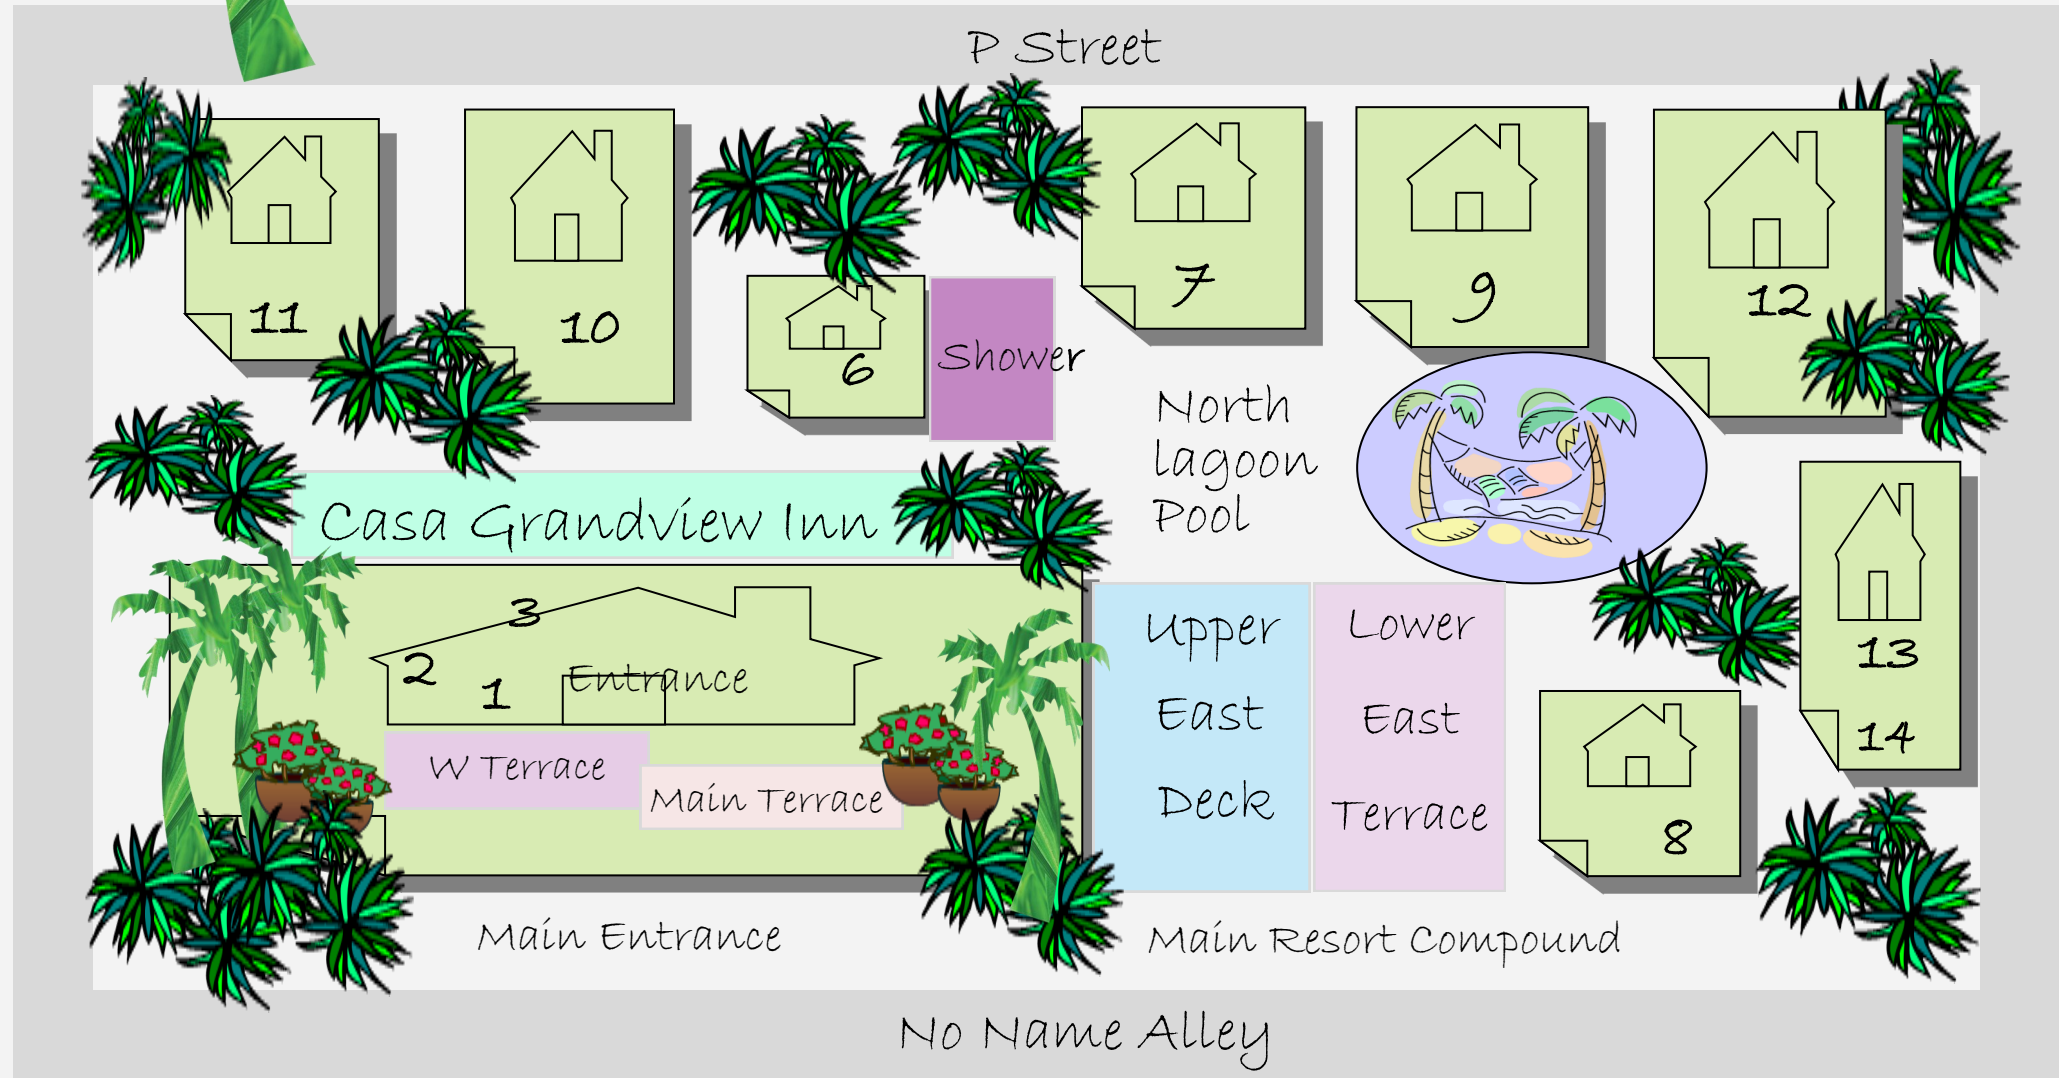

CASA GRANDVIEW

WEST PALM BEACH, FLORIDA

← 1 mi West to I-95
Downtown 1.5 mi NE
CityPlace 4 blocks N ↑

2 mi E Beach →
1.5 mi Waterfront Park

Main Inn Guestrooms

- 1 Library
- 2 Mezzanine
- 3 Penthouse

Sundance Inn Suites

- 4 Sundance N
- 5 Sundance S

Resort Common Areas

- Outdoor Shower
- North Lagoon Pool
- South Spa Pool
- Courtyards/Decks

Main Resort Cottages

- 6 Guesthouse
- 7 Key West
- 8 Seagrass
- 9 Bahama
- 10 Coco Plum
- 11 Key Lime
- 12 Charleston
- 13 Savannah Suite
- 14 New Orleans Suite

New York Street

Art Deco Cabana Suites

- 15 Coastal
- 16 Tropical
- 17 Barefoot
- 18 Urban
- 19 South Beach